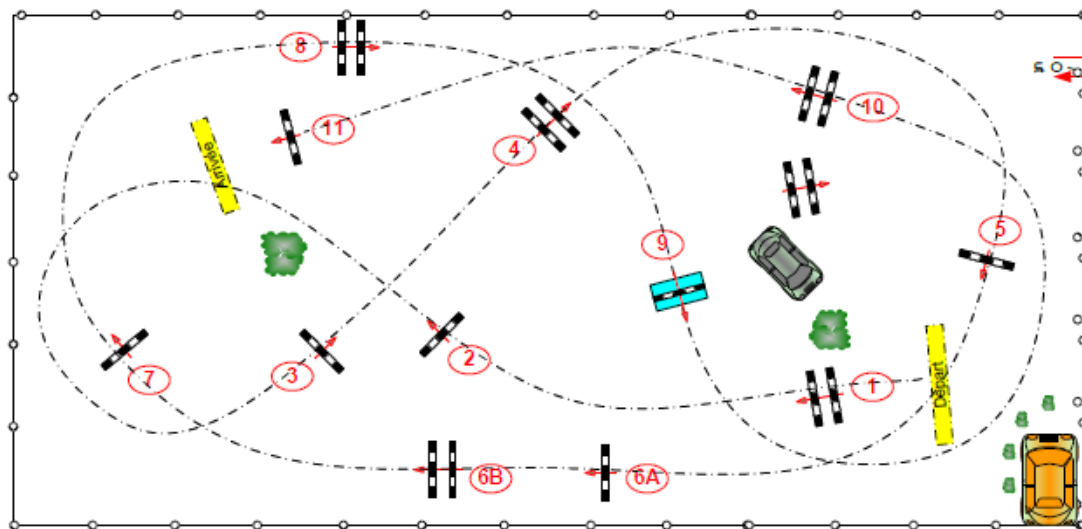

AMATEUR 1 VITESSE

BAREME A CHRONO

vendredi 12 novembre 2021

Start: 18:30

Table: A  
National RG:  
FEI RG / Art. 238.2.2.1  
Height: 1,15 m

Speed: 350 m/min  
Length: 0 m  
Time allowed: 0 sec  
Time limit: 0 sec

Obstacles: 11  
Efforts: 12  
Penalty sec  
Closed combination:

1st Jump-off:  
Length: 360 m  
Time allowed: 62 sec  
Time limit: 124 sec

2nd Jump-off:  
Length: 0 m  
Time allowed: 0 sec  
Time limit: 0 sec