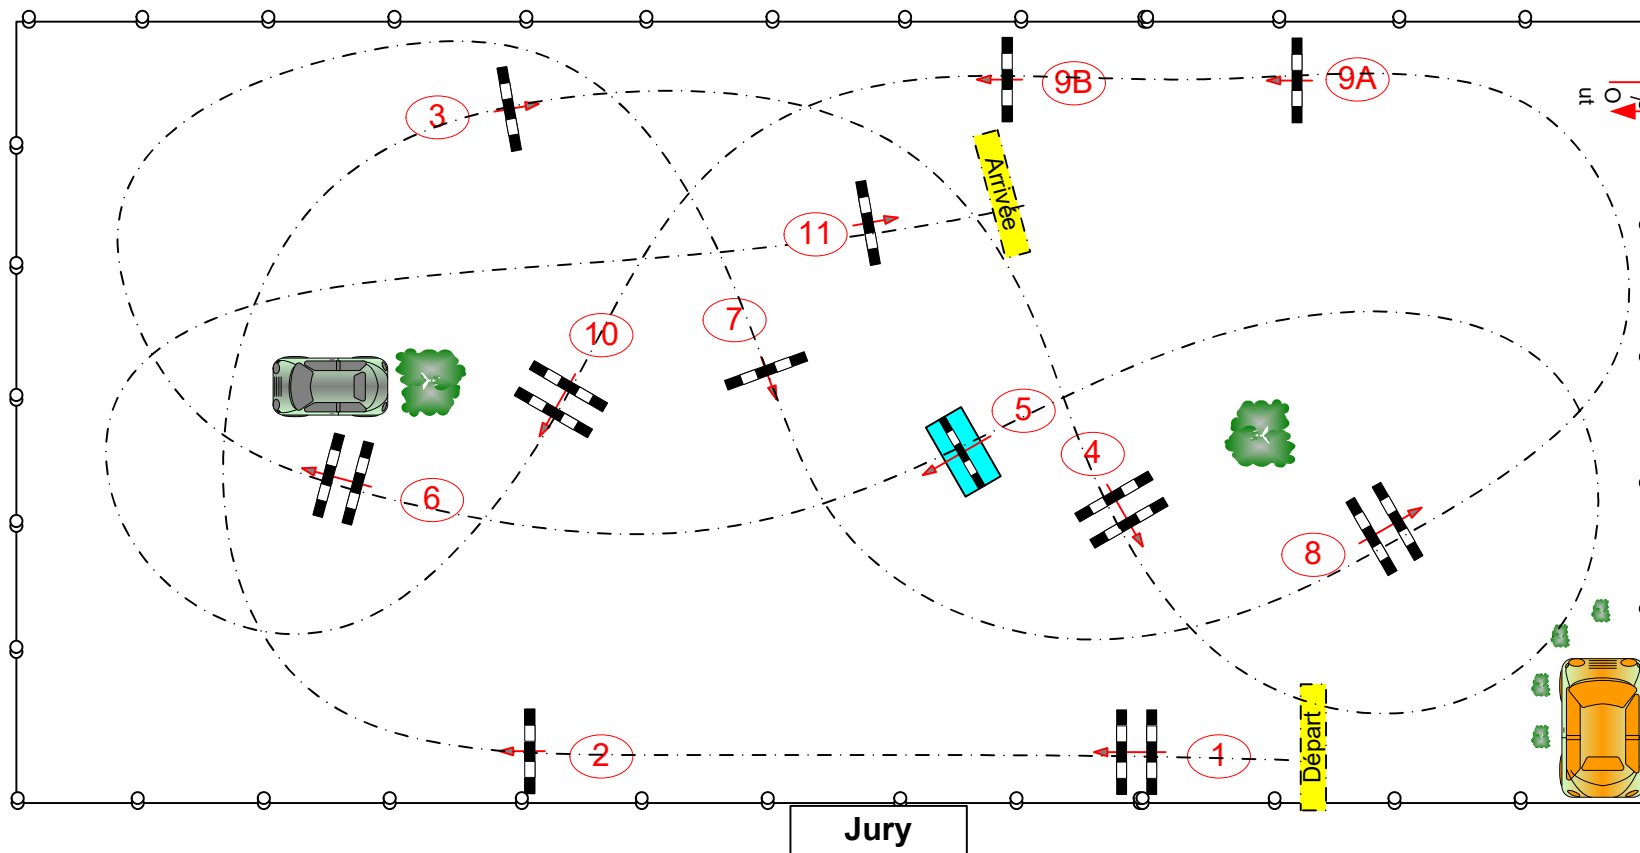

Table: A  
National RG:  
FEI RG / Art. 238.2.2.1  
Height: 1,05 m

GRAND PRIX AM 2

BAREME A SUPER 10 OPT B

samedi 13 novembre 2021

Start: 13:30

Speed: 350 m/min  
Length: 0 m  
Time allowed: 0 sec  
Time limit: 0 sec

Obstacles: 11  
Efforts: 12  
Penalty sec  
Closed combination:

1st Jump-off:  
Length: 380 m  
Time allowed: 66 sec  
Time limit: 132 sec

2nd Jump-off:  
**1 2 7 8 9AB 10 11**  
Length: 240 m  
Time allowed: 42 sec  
Time limit: 84 sec