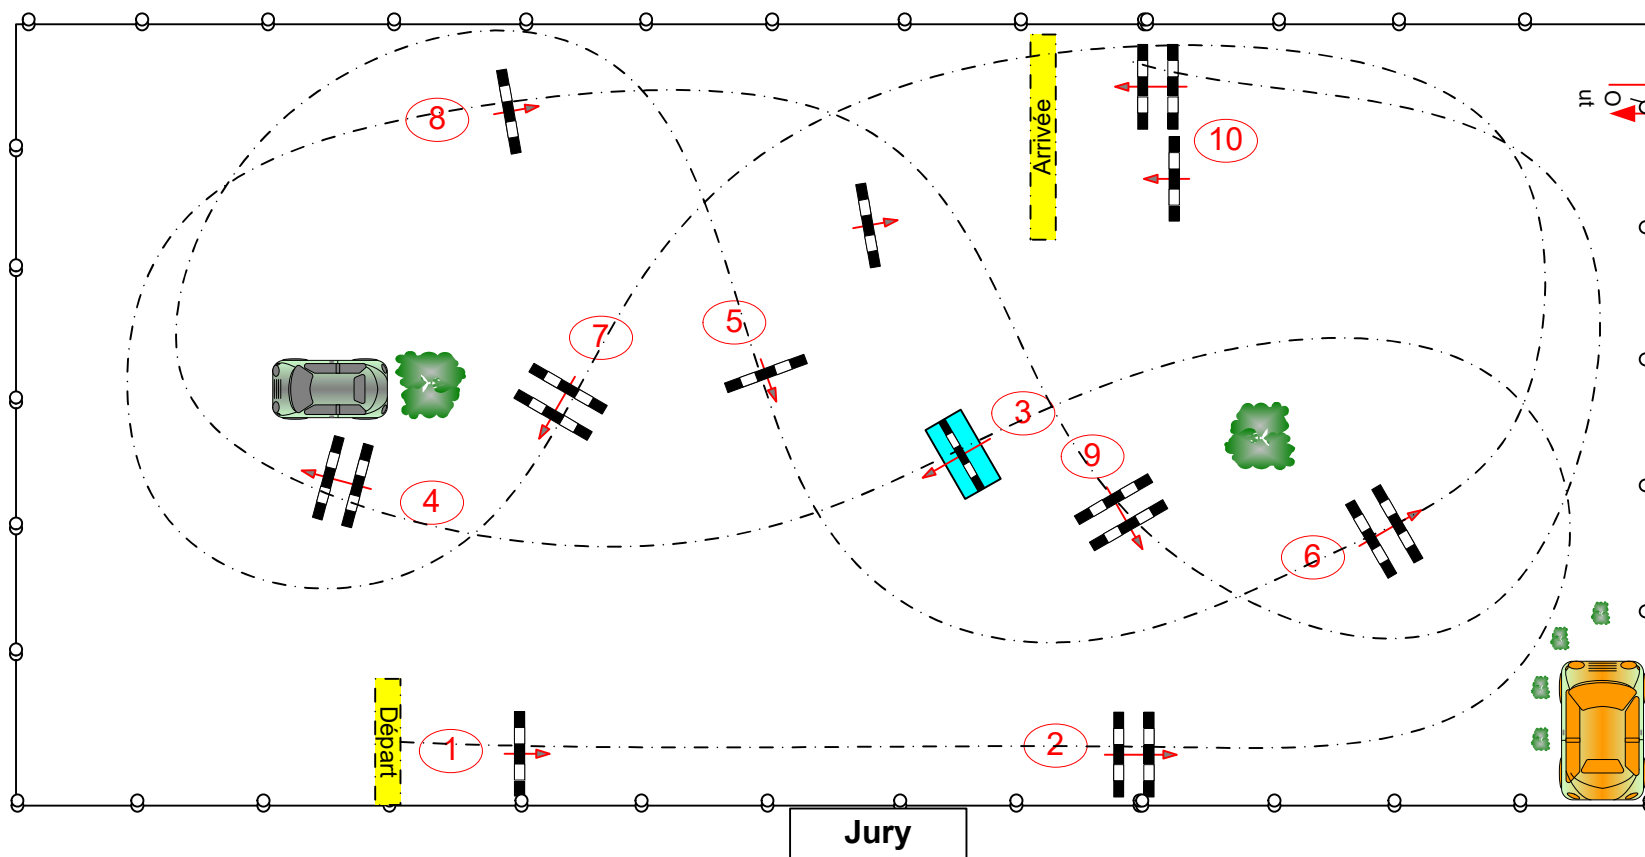

AMATEUR 2 SPECIALE

DIFFICULTES PROGRESSIVES

samedi 13 novembre 2021

Start: 15:15

Table: A
National RG:
FEI RG / Art. 238.2.2.1
Height: 1,10 m

Speed: 350 m/min
Length: 0 m
Time allowed: 0 sec
Time limit: 0 sec

Obstacles: 10
Efforts: 10
Penalty sec
Closed combination:

1st Jump-off:
Length: 380 m
Time allowed: 66 sec
Time limit: 132 sec

2nd Jump-off:
Length: 0 m
Time allowed: 0 sec
Time limit: 0 sec

Course Designer