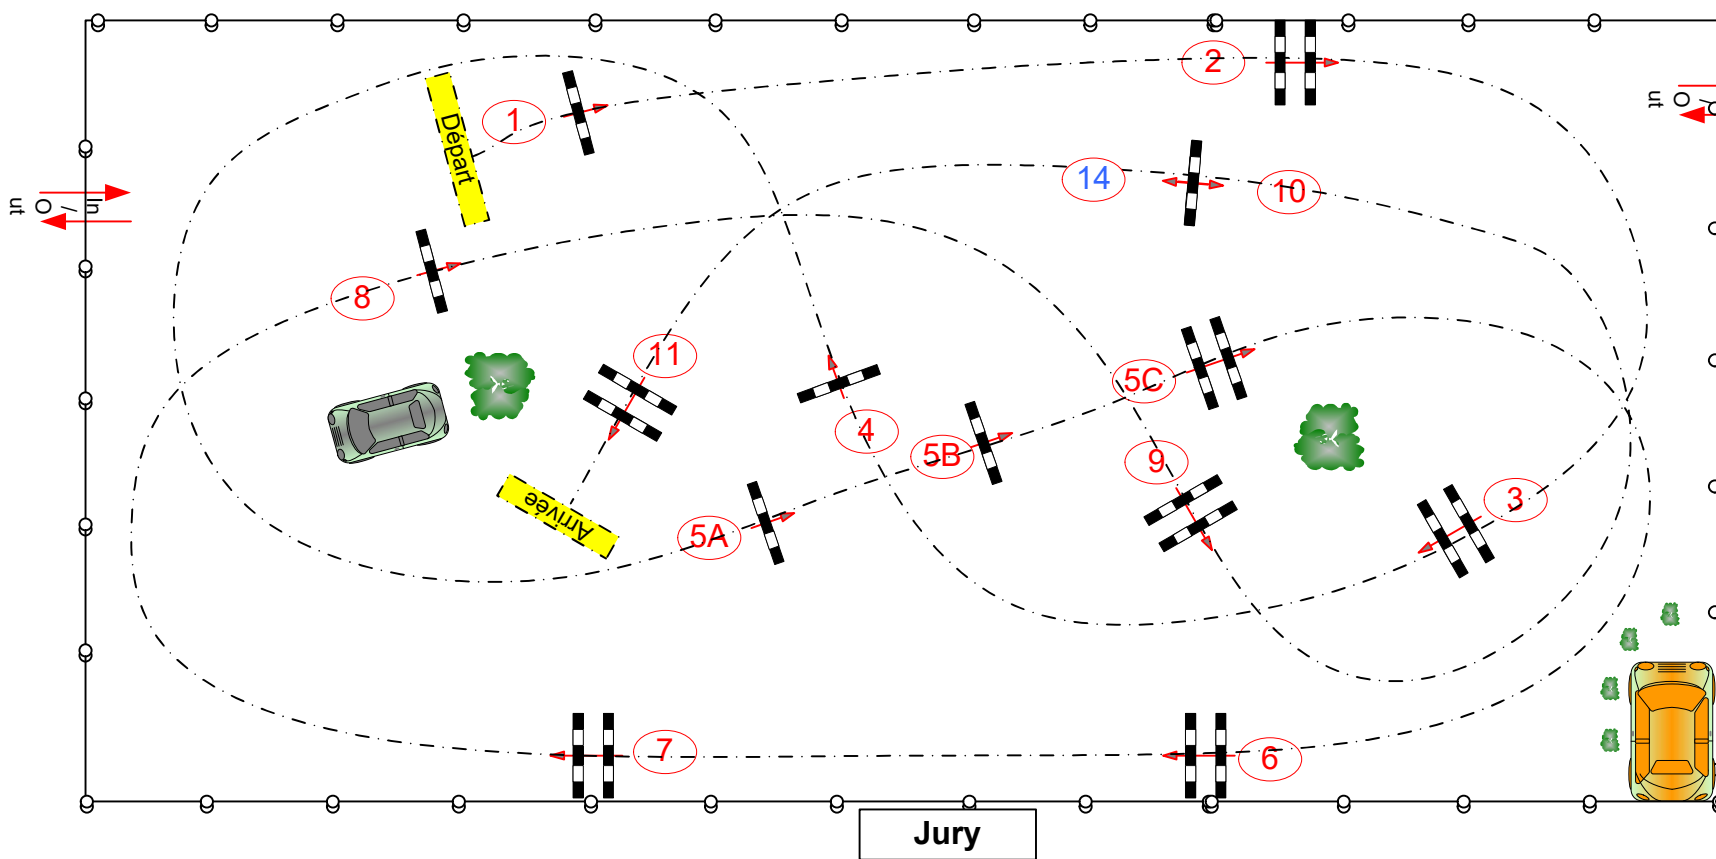

AMATEUR 1 GRAND PRIX

BAREME A CHRONO + BARRAGE

vendredi 12 novembre 2021

Start: 17:00

Table: A
National RG:
FEI RG / Art. 238.2.2.1
Height: 1,15 m

Speed: 350 m/min
Length: 0 m
Time allowed: 0 sec
Time limit: 0 sec

Obstacles: 11
Efforts: 13
Penalty sec
Closed combination:

1st Jump-off:
Length: 410 m
Time allowed: 71 sec
Time limit: 142 sec

2nd Jump-off:
1 2 4 5BC 6 7 14
Length: 330 m
Time allowed: 57 sec
Time limit: 114 sec