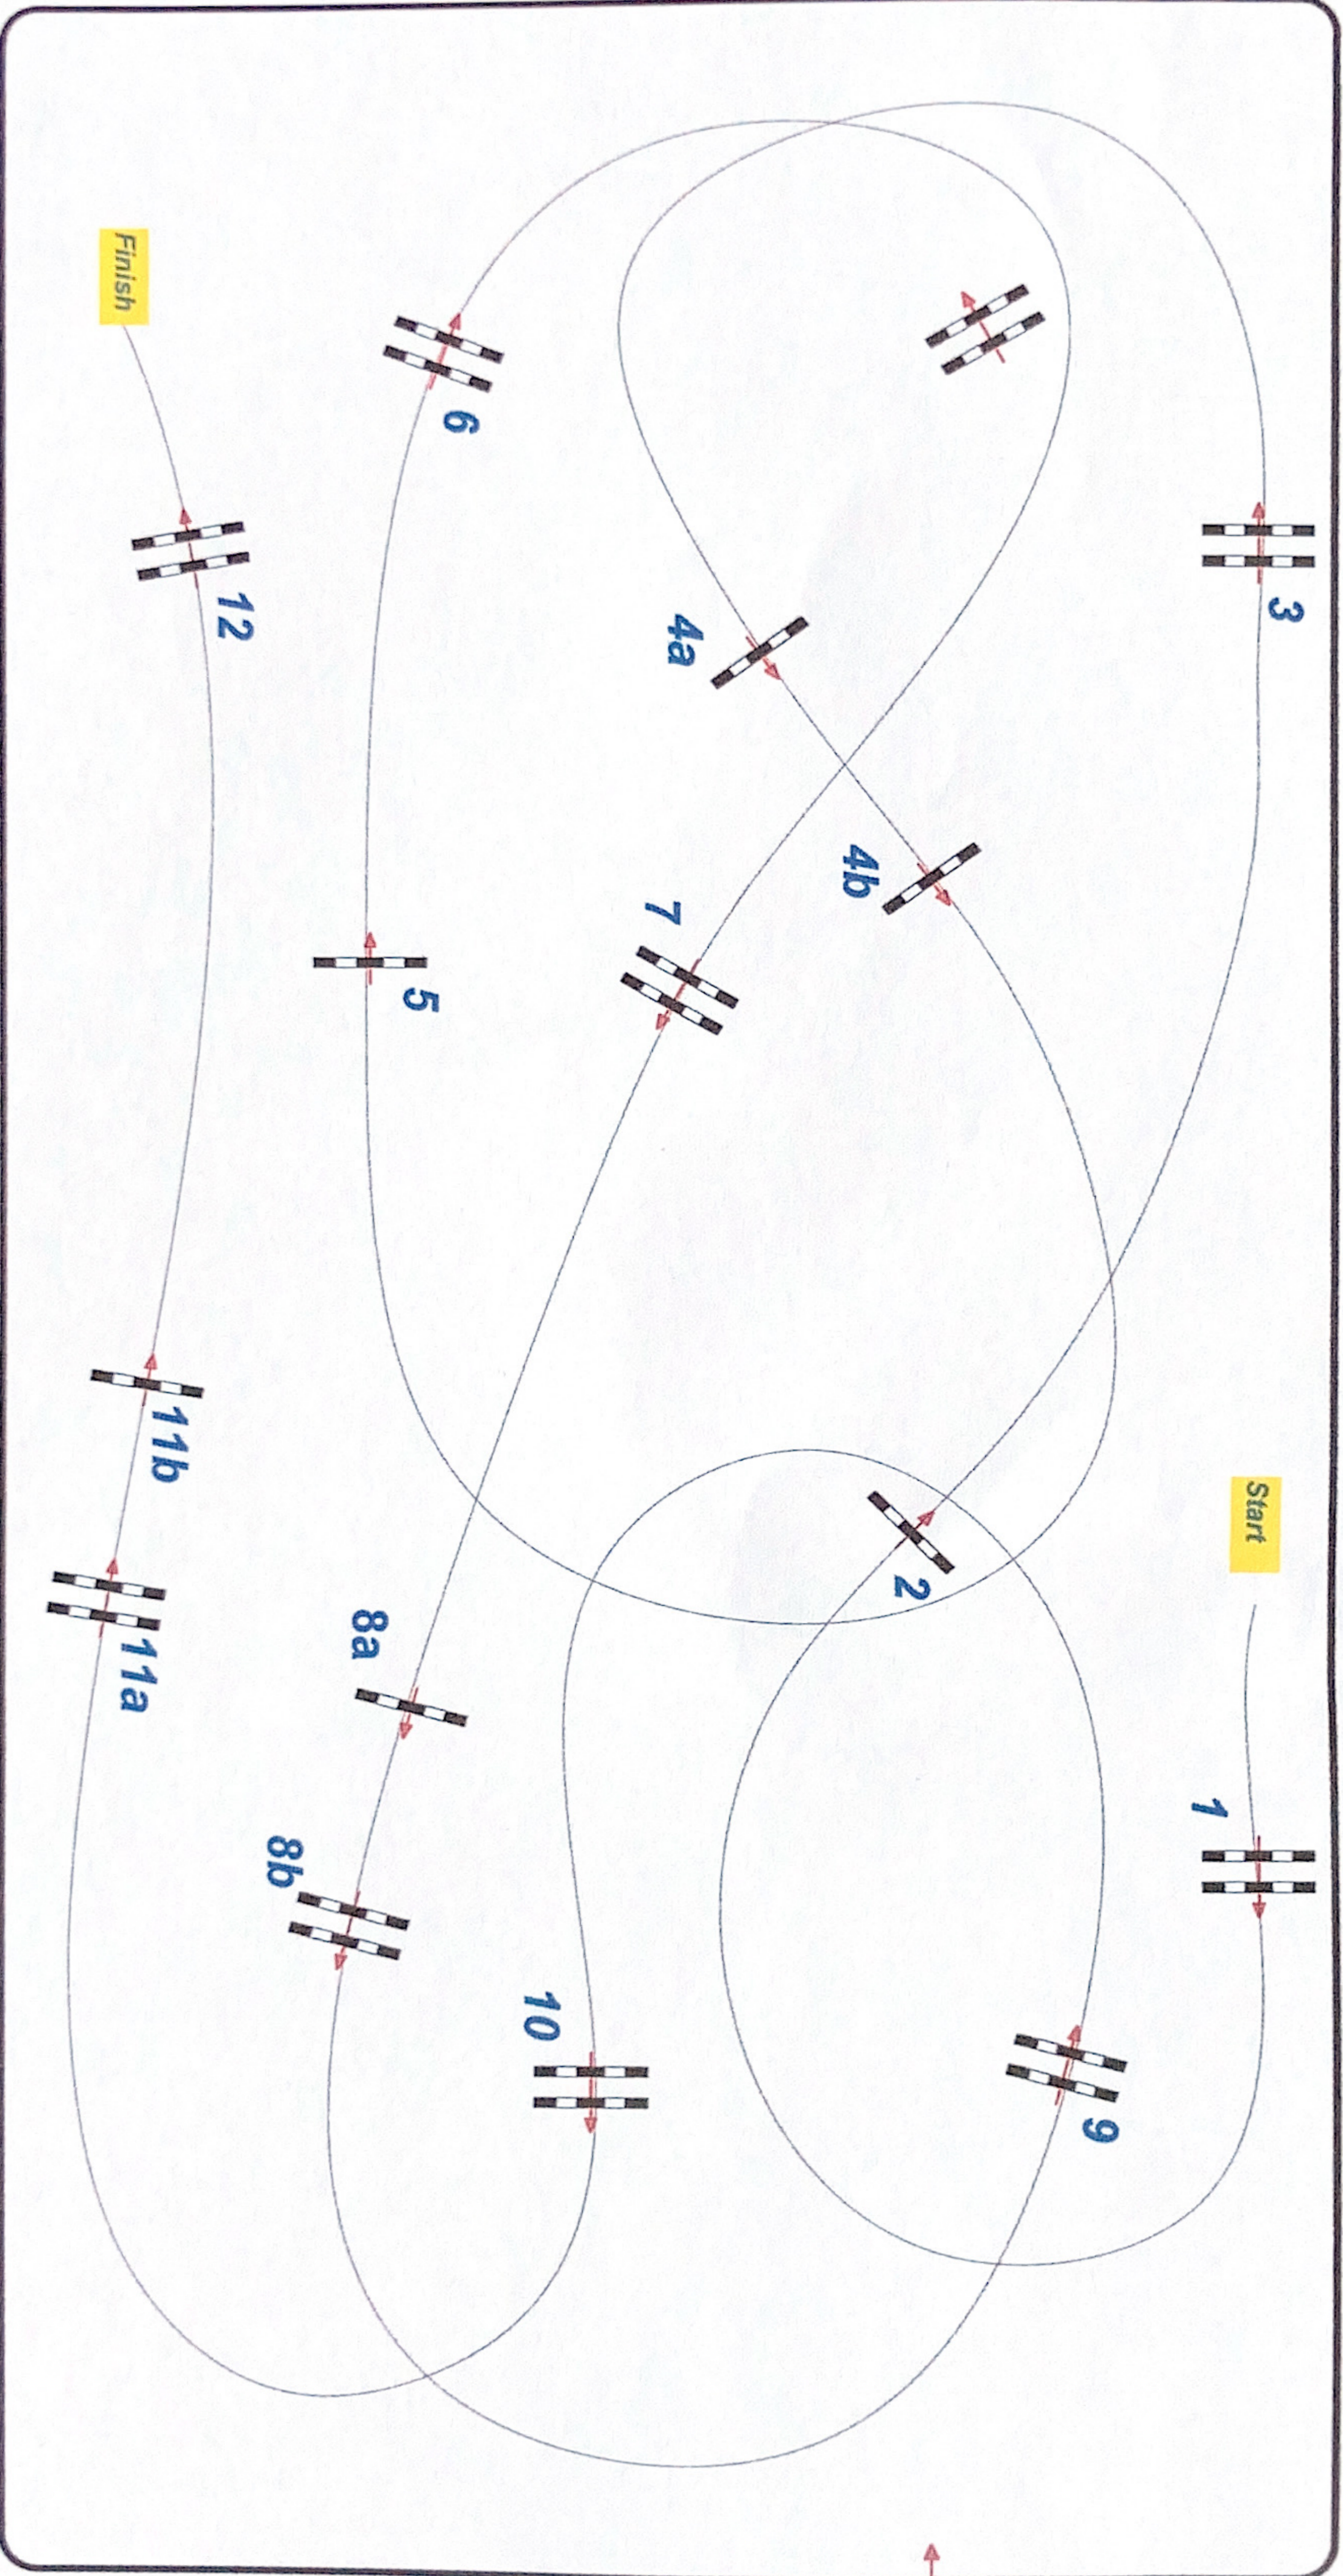

FEDERATION FRANÇAISE  
D'ÉQUITATION  
Grand Prix

*Laventie Haras de l'Ermitage*

*Du 29 Avril au 1 Mai*

Haras de l'Ermitage

Competition against the clock

samedi 30 avril 2022

Start: 0:00

Table: A  
National RG:  
FEI RG / Art. 238.2.1  
Height: 1,30 m

Speed: 350 m/min  
Length: 0 m  
Time allowed: 0 sec  
Time limit: 0 sec

Obstacles: 12  
Efforts: 15  
Penalty sec:  
Closed combination:

1st Jump-off:  
Length: 0 m  
Time allowed: 0 sec  
Time limit: 0 sec

2nd Jump-off:  
Length: 0 m  
Time allowed: 0 sec  
Time limit: 0 sec

JURY

Course Designer  
team  
Arnaud Bazin  
Romain Taveme  
J.R Verstaen