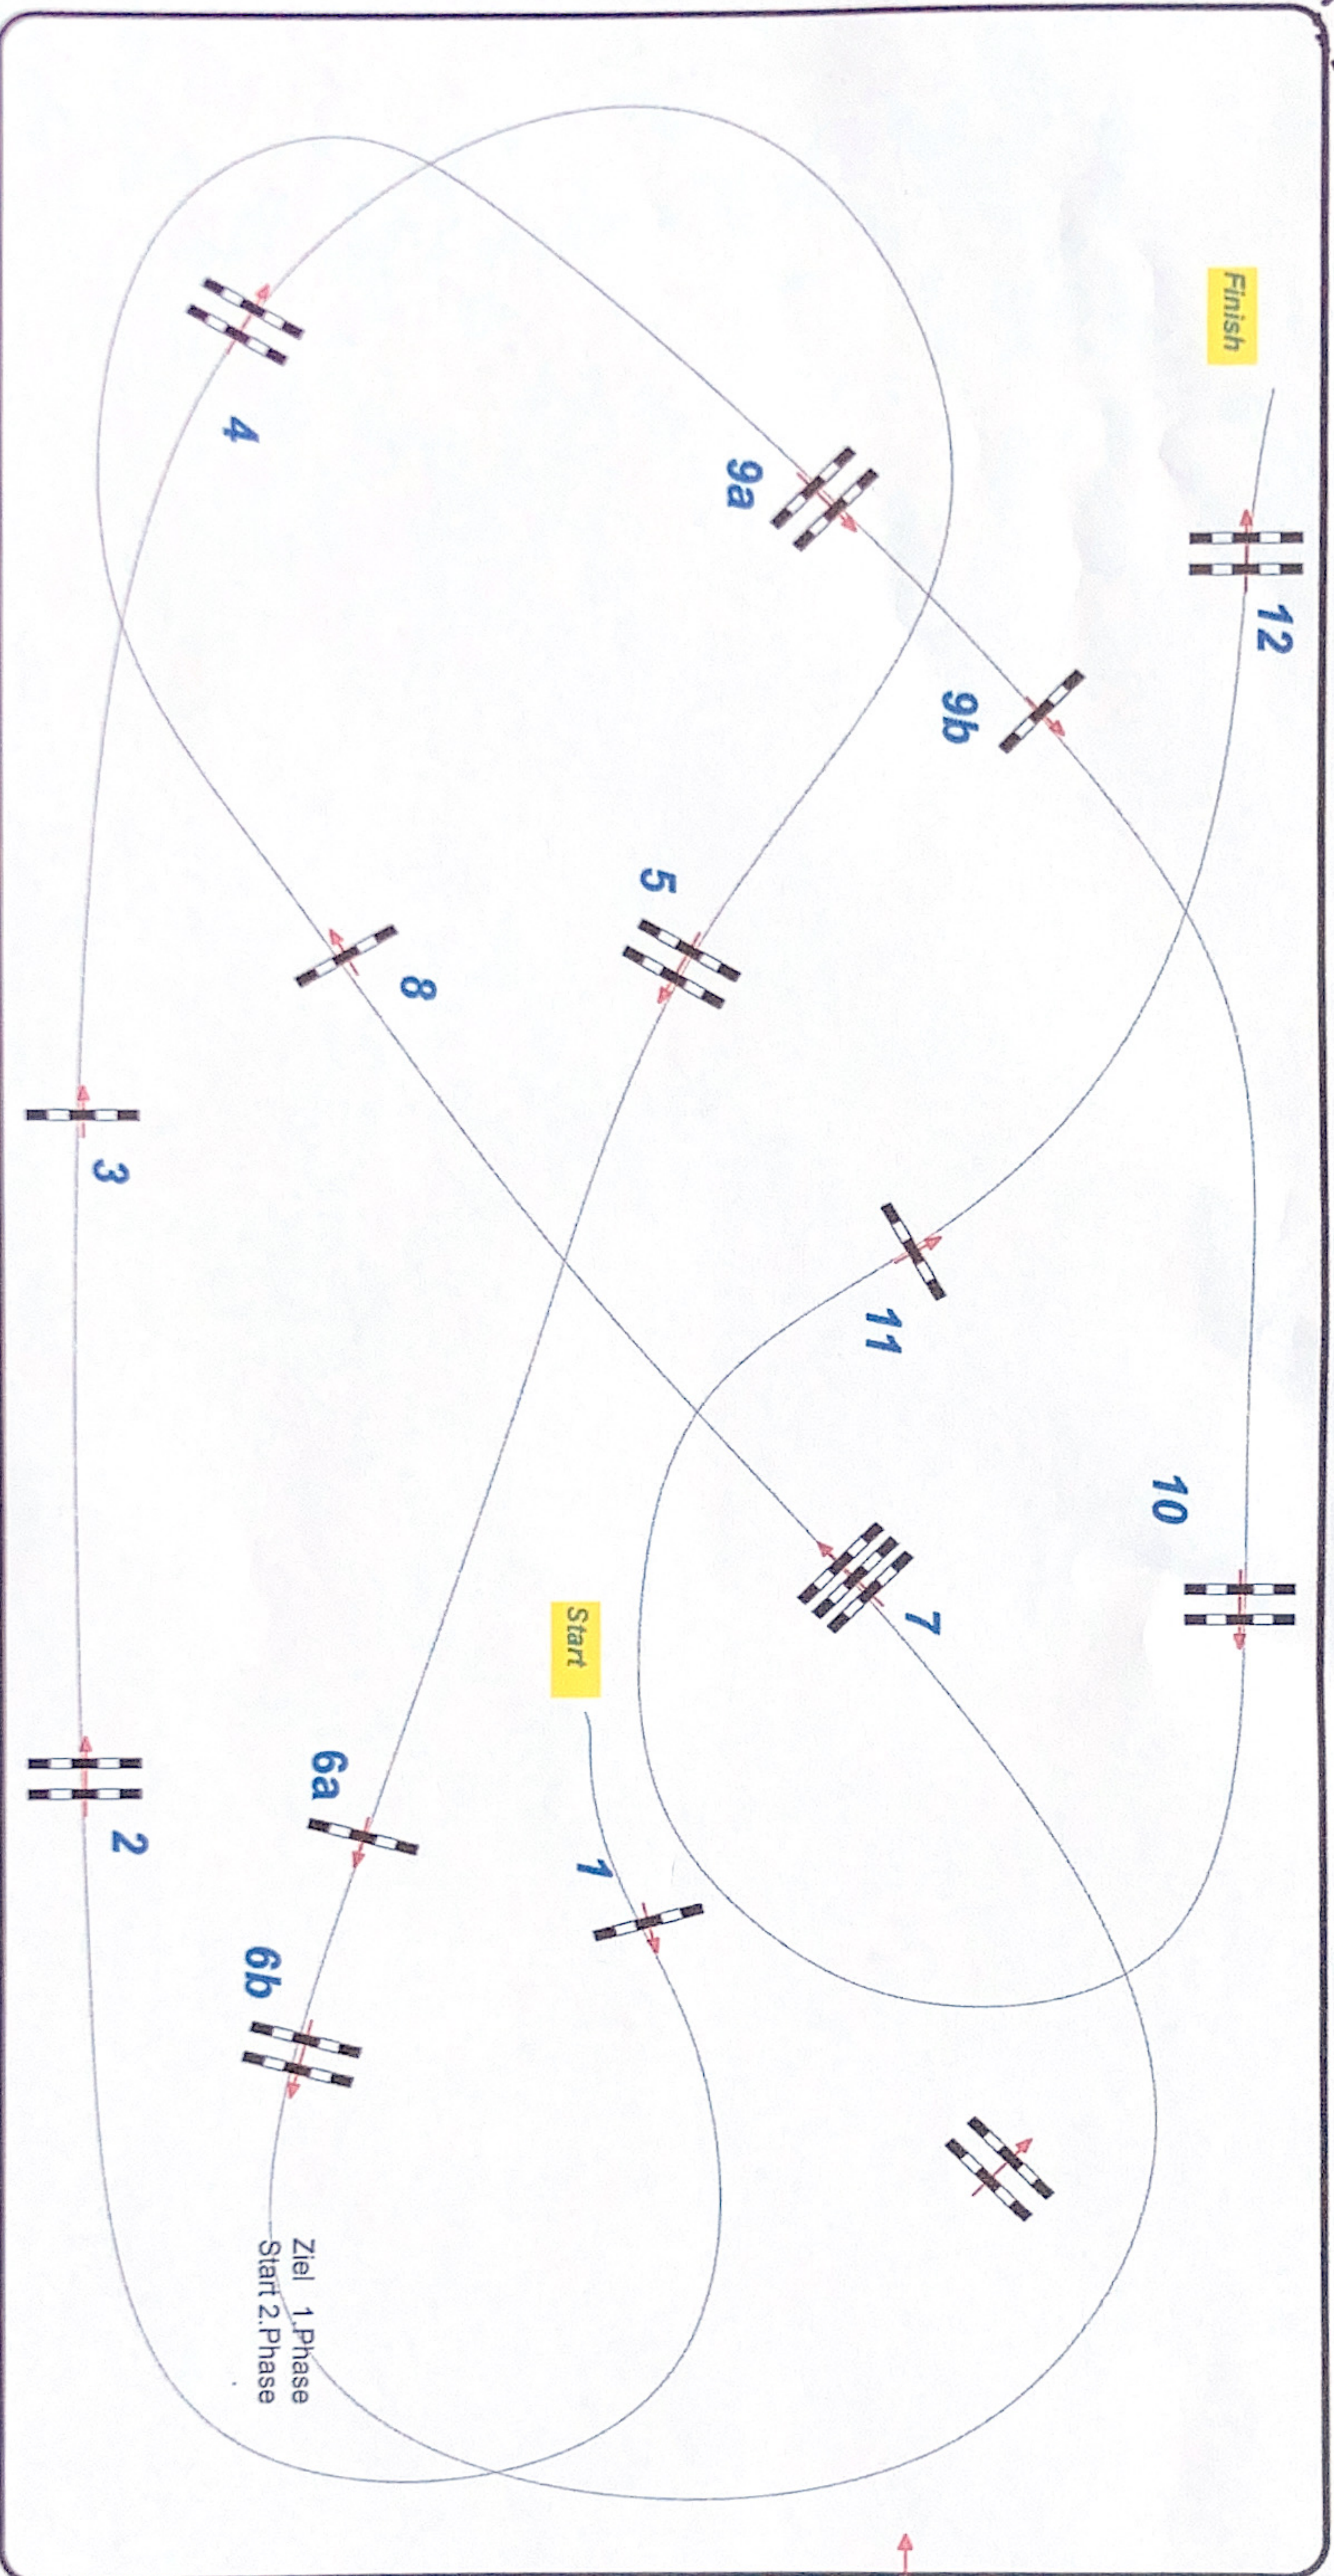

FEDERATION FRANÇAISE
D'EQUITATION

Laventie Haras de l'Ermitage

Du 29 Avril au 1 Mai

Haras de l'Ermitage

Class No.: 9 Grand Prix

Competition over two rounds

samedi 30 avril 2022

Start: 0:00

Table: A
National RG:
FEI RG / Art. 238.2.1
Height: 1,05 m

Speed: 350 m/min
Length: 0 m
Time allowed: 0 sec
Time limit: 0 sec

Obstacles: 12
Efforts: 14
Penalty sec:
Closed combination:

1st Jump-off:
Length: 0 m
Time allowed: 0 sec
Time limit: 0 sec

2nd Jump-off:
Length: 0 m
Time allowed: 0 sec
Time limit: 0 sec

JURY

Course Designer
team

Arnaud Bazin

Romain Taverne
J.R. Verstaen