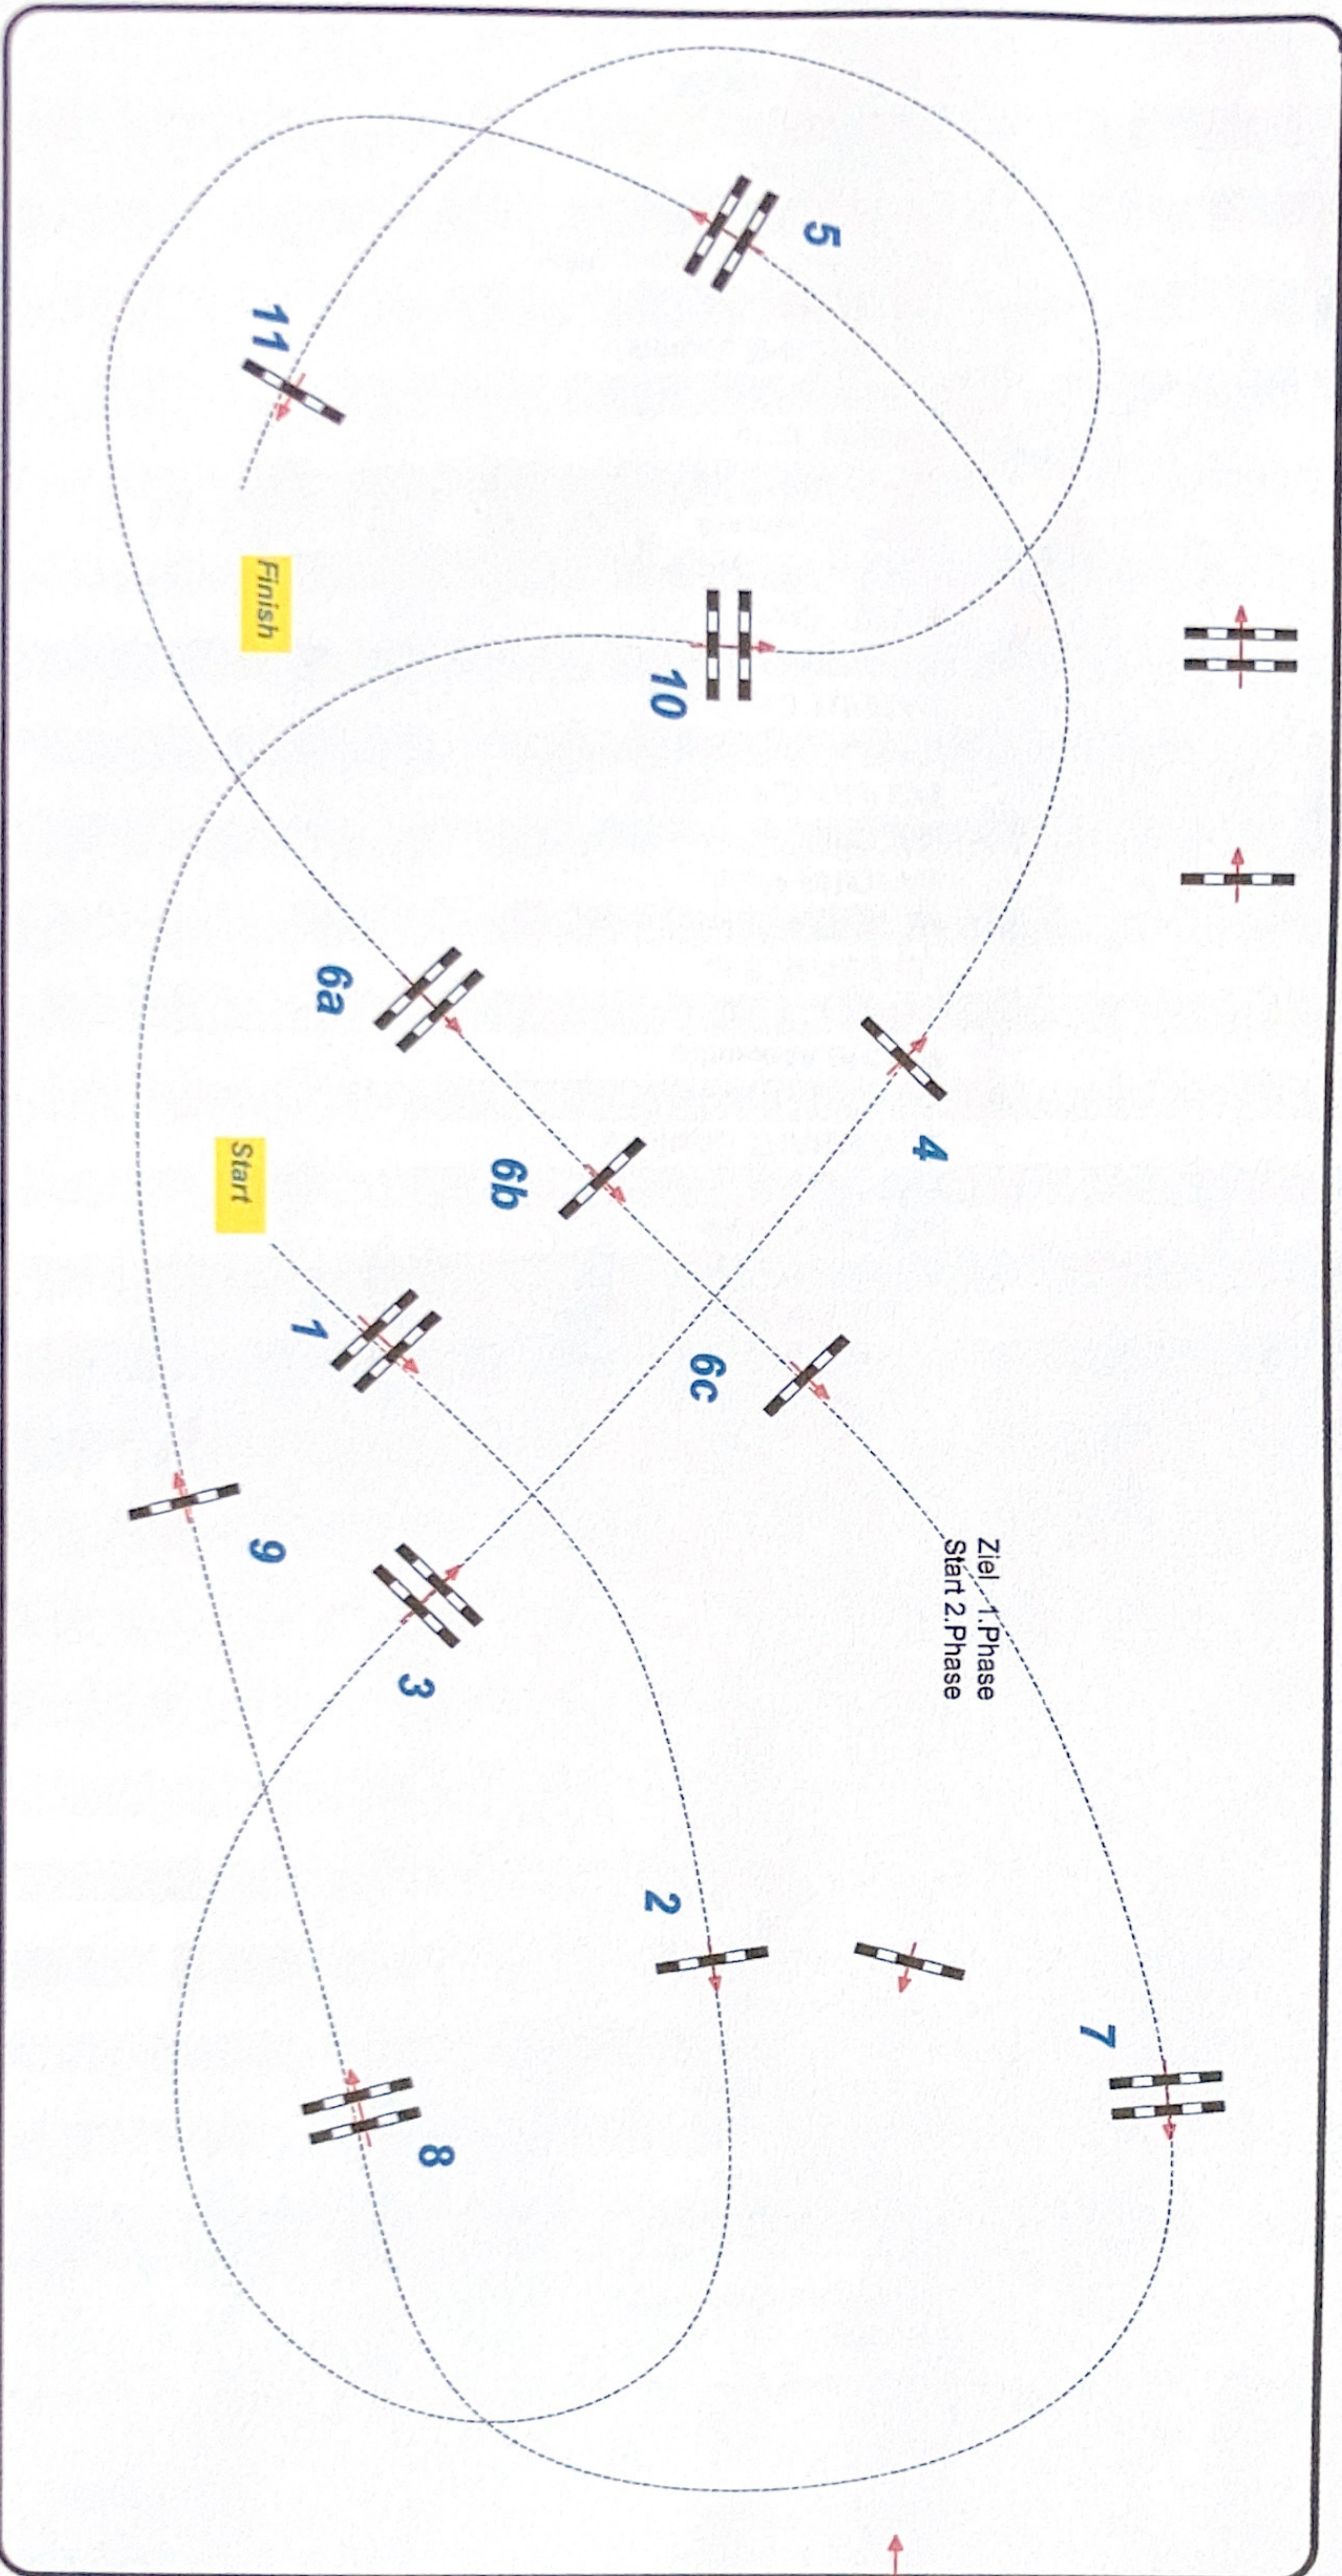

FEDERATION FRANÇAISE
D'EQUITATION

Laventie Haras de l'Ermitage

Du 29 Avril au 1 Mai

Haras de L'Ermitage

Class No.: 11 Grand Prix

Competition over two rounds

dimanche 1 mai 2022

Start: 0:00

Table: A
National RG:
FEI RG / Art. 238.2.1
Height: 1,00 m

Speed: 350 m/min
Length: 0 m
Time allowed: 0 sec
Time limit: 0 sec

Obstacles: 11
Efforts: 13
Penalty sec:
Closed combination:

1st Jump-off:
Length: 0 m
Time allowed: 0 sec
Time limit: 0 sec

2nd Jump-off:
Length: 0 m
Time allowed: 0 sec
Time limit: 0 sec

JURY

Course Designer
team
Arnaud Bazin

Romain Taveme
J.R Verstaen