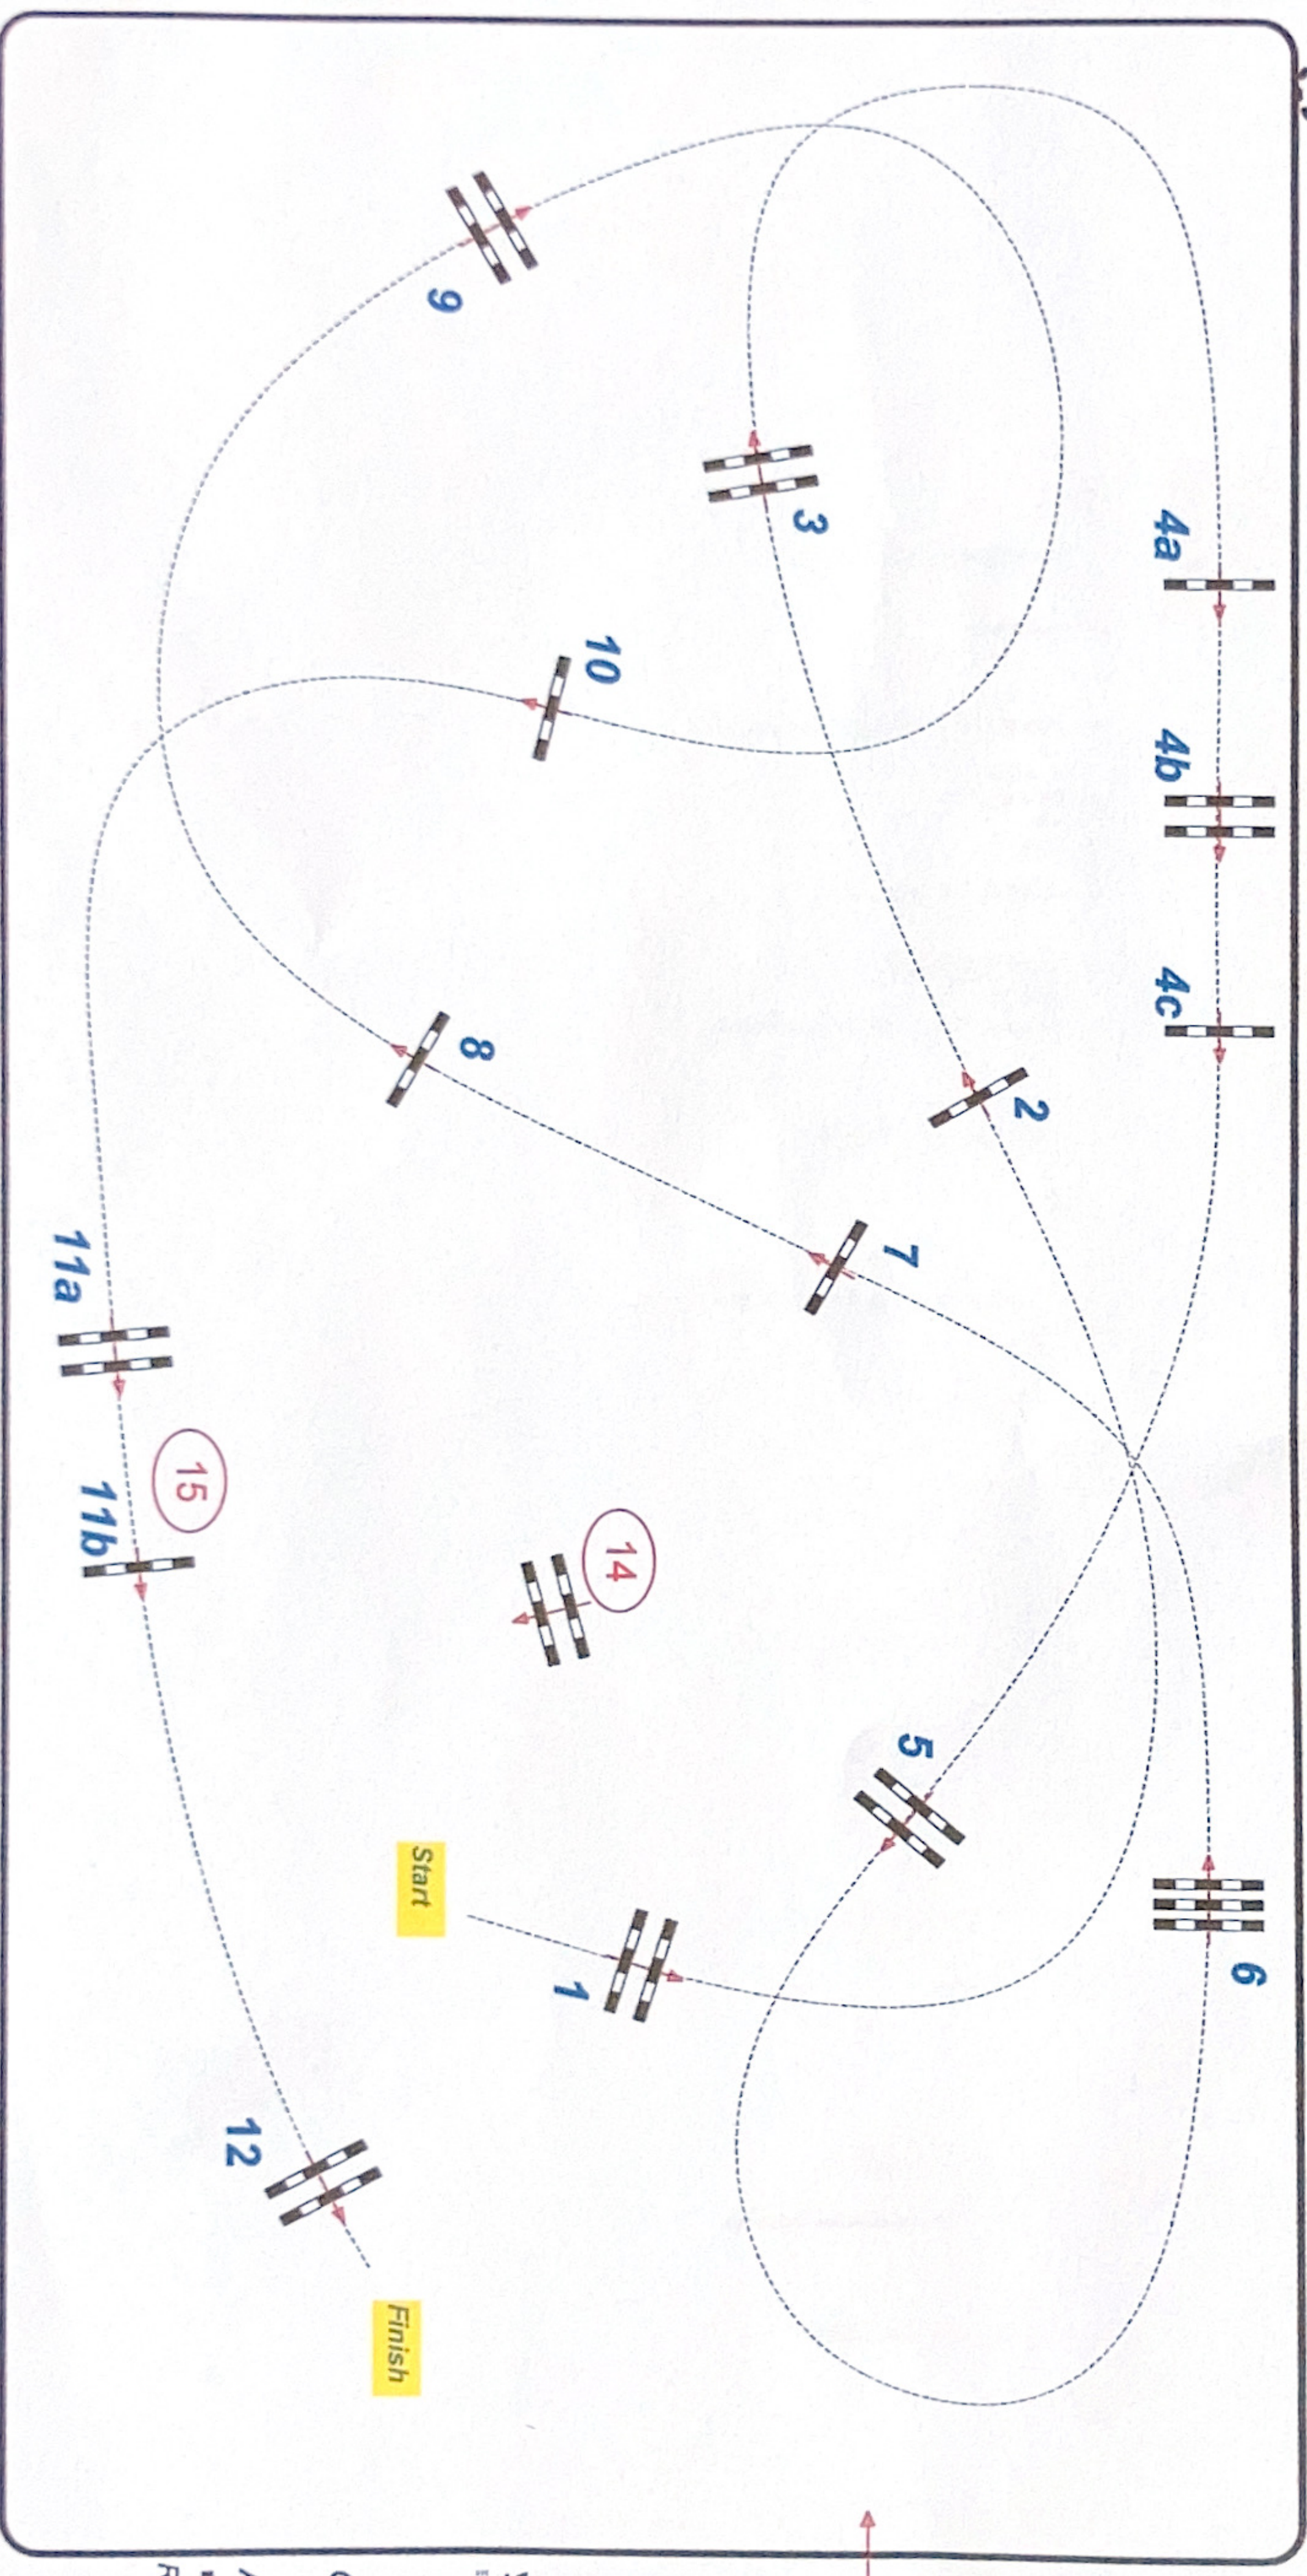

FEDERATION FRANÇAISE
D'EQUITATION

Laventie Haras de
l'Ermitage

Du 29 Avril au 1 Mai

Haras de l'Ermitage

Class No.: 13 Grand Prix

Competition with one jump-off

dimanche 1 mai 2022

Start: 0:00

Table: A
National RG:
FEI RG / Art. 238.2.2
Height: 1,35 m

Speed: 350 m/min
Length: 0 m
Time allowed: 0 sec
Time limit: 0 sec

Obstacles: 12
Efforts: 15
Penalty sec:
Closed combination:

1st Jump-off:
Length: 300 m
Time allowed: 52 sec
Time limit: 104 sec

2nd Jump-off:
Length: 0 m
Time allowed: 0 sec
Time limit: 0 sec

JURY

9 - 10 - 15 - 2 - 3 - 4a 4b - 14

FEDERATION FRANÇAISE
D'EQUITATION

Course Designer
team
Arnaud Bazin
Romain Taveme
J.R Verstaen
Serge