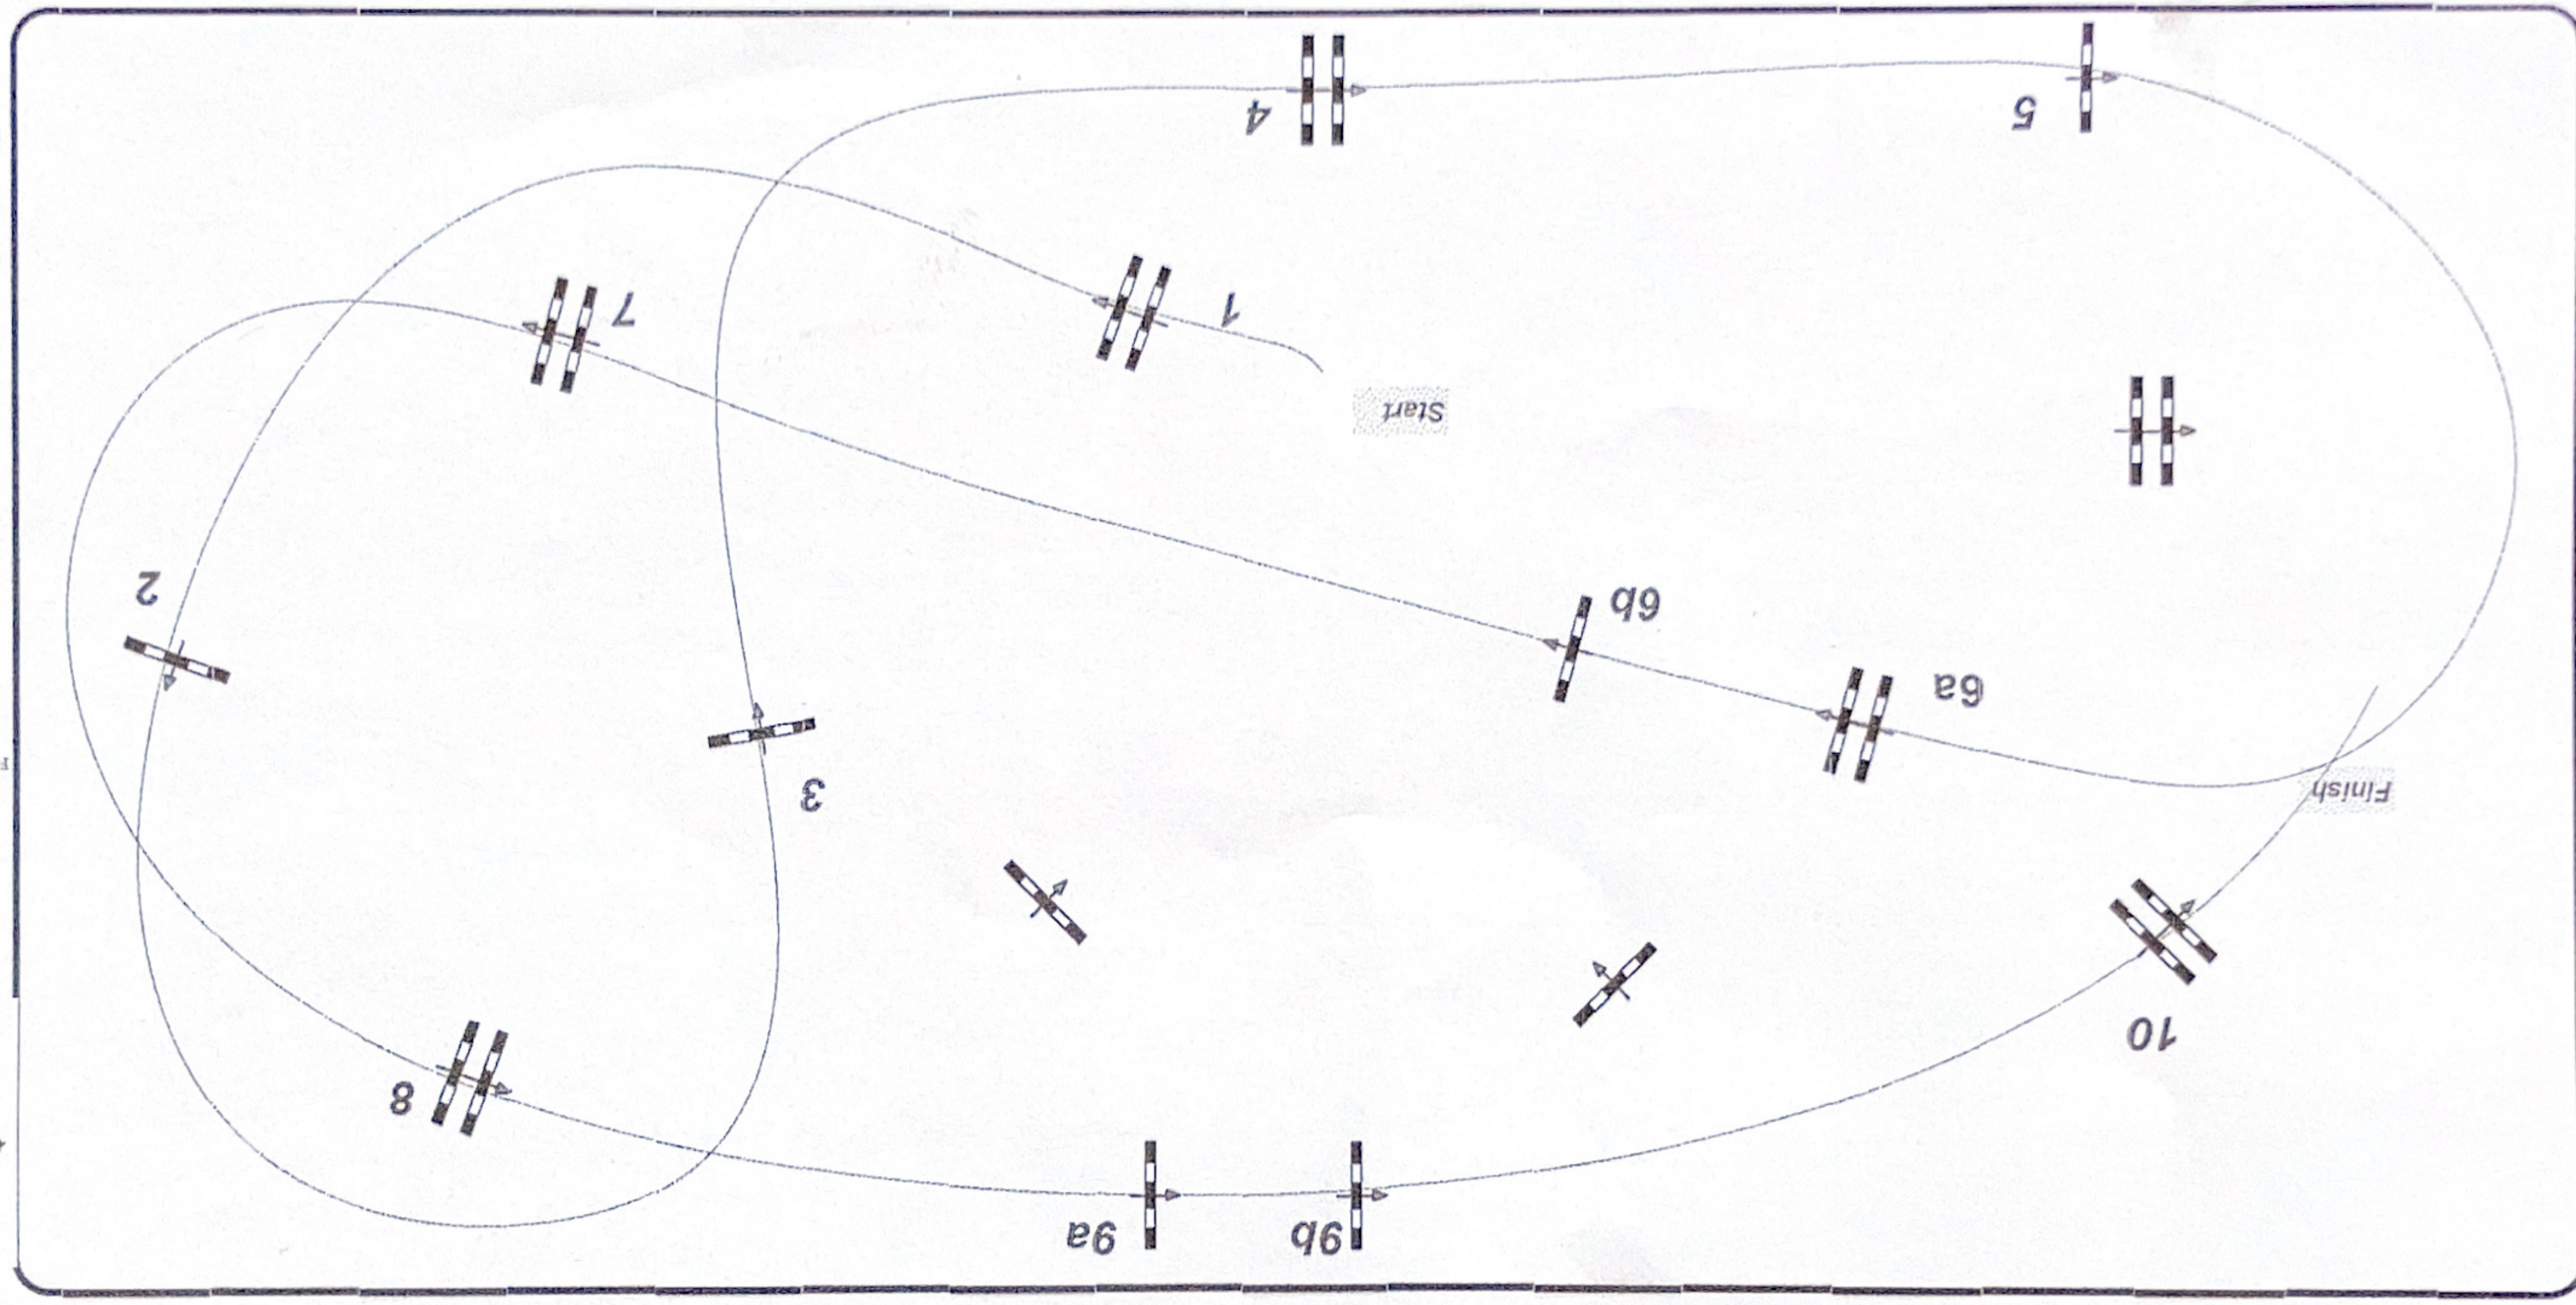

Class No.: 7

Préparatoire 1m20

Winning Round

samedi 30 avril 2022

Start: 0:00

Laventie Haras de l'Ermitage

Du 29 Avril au 1 Mai

Haras de l'Ermitage

Table: A  
National RG:  
FEI RG / Art. 238.2.1  
Height: 1,20 m

Speed: 350 m/min  
Length: 0 m  
Time allowed: 90 sec  
Time limit: 180 sec

Obstacles: 10  
Efforts: 12  
Penalty sec:  
Closed combination:

1st Jump-off:  
Length: 0 m  
Time allowed: 0 sec  
Time limit:

2nd Jump-off:  
Length: 0 m  
Time allowed: 0 sec  
Time limit:

Course Designer  
Arnaud Bazin  
team  
Romain Taverne  
J.R Verstaen

FEDERATION FRANÇAISE  
D'EQUITATION