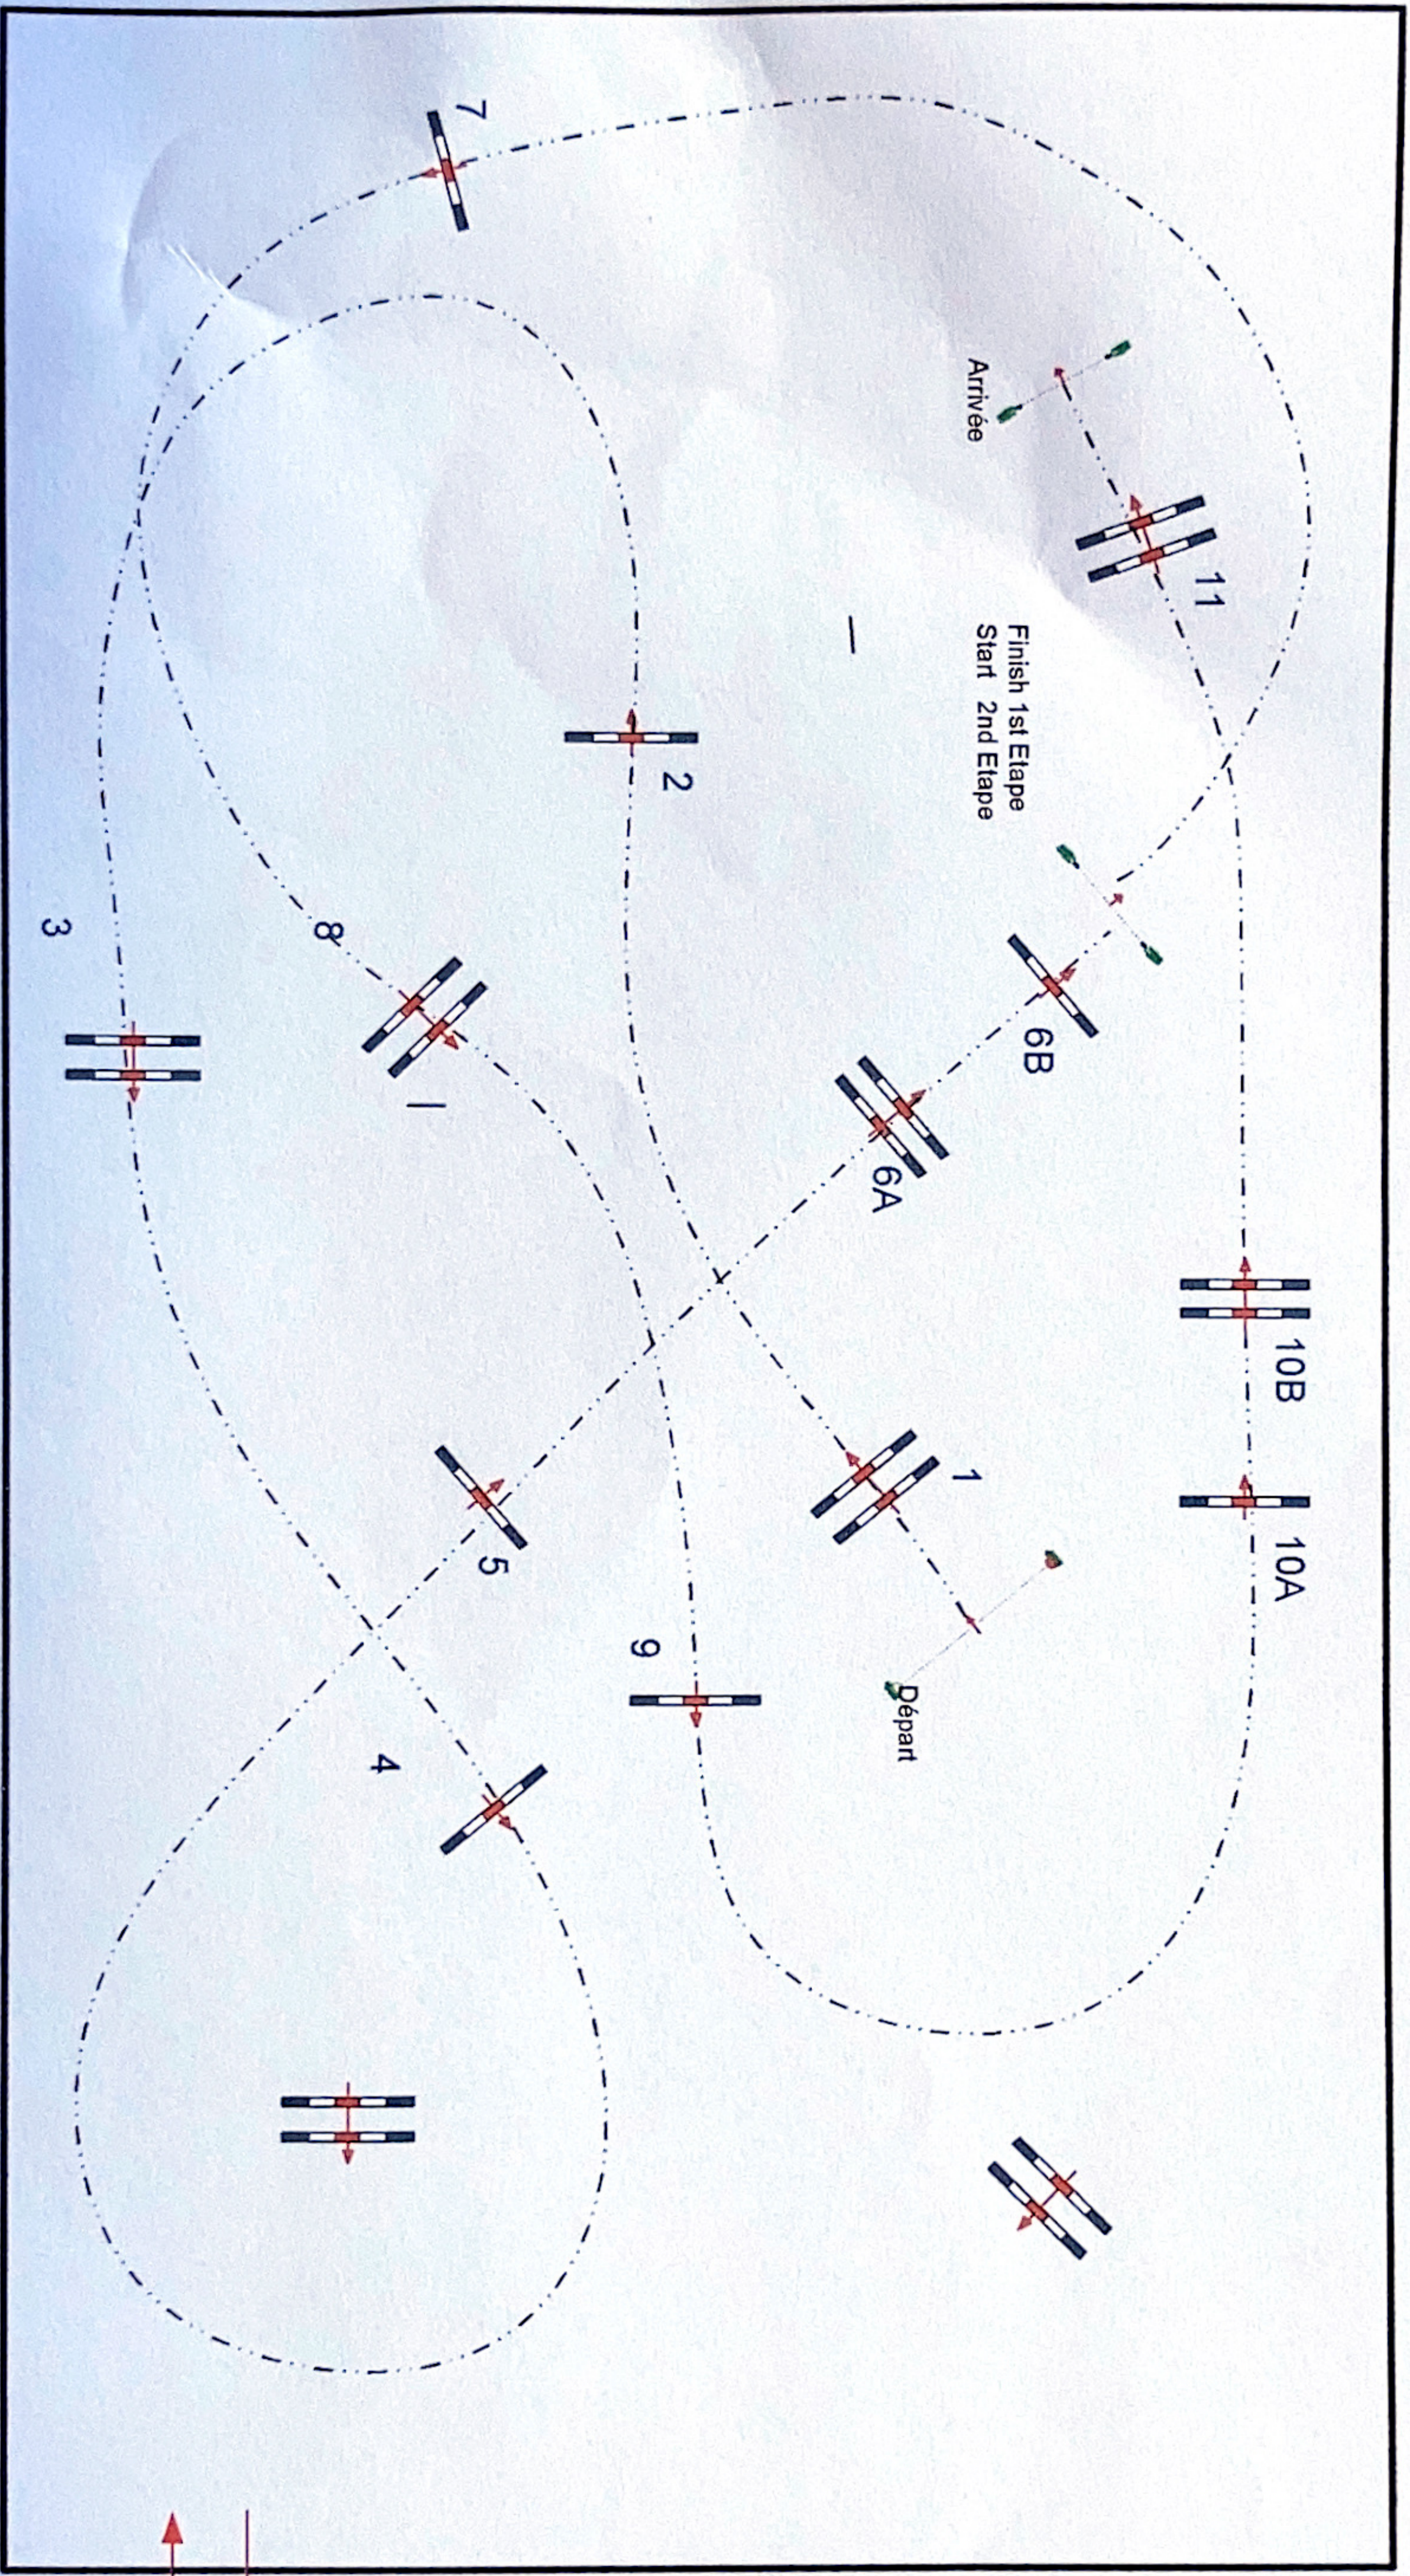

Le touquet - Baie de Canche

Class No.: 5

Amateur

Grand prix Temps différé

vendredi 13 mai 2022

Start: 10:00

Romain Taverne
Valentin Jeanne
Florent Jumel
06-12-17-23-97

Table: A
National RG:
FEI RG / At:
Height: 1,00 m

Speed: 350 m/min
Length: 520 m
Time allowed: 90 sec
Time limit: 180 sec

Obstacles: 11
Efforts: 12
Penalty sec:
Closed combination:

1st Jump-off:
Length: 270 m
Time allowed: 47 sec
Time limit: 94 sec

2nd Jump-off:
Length: 250 m
Time allowed: 43 sec
Time limit: 86 sec