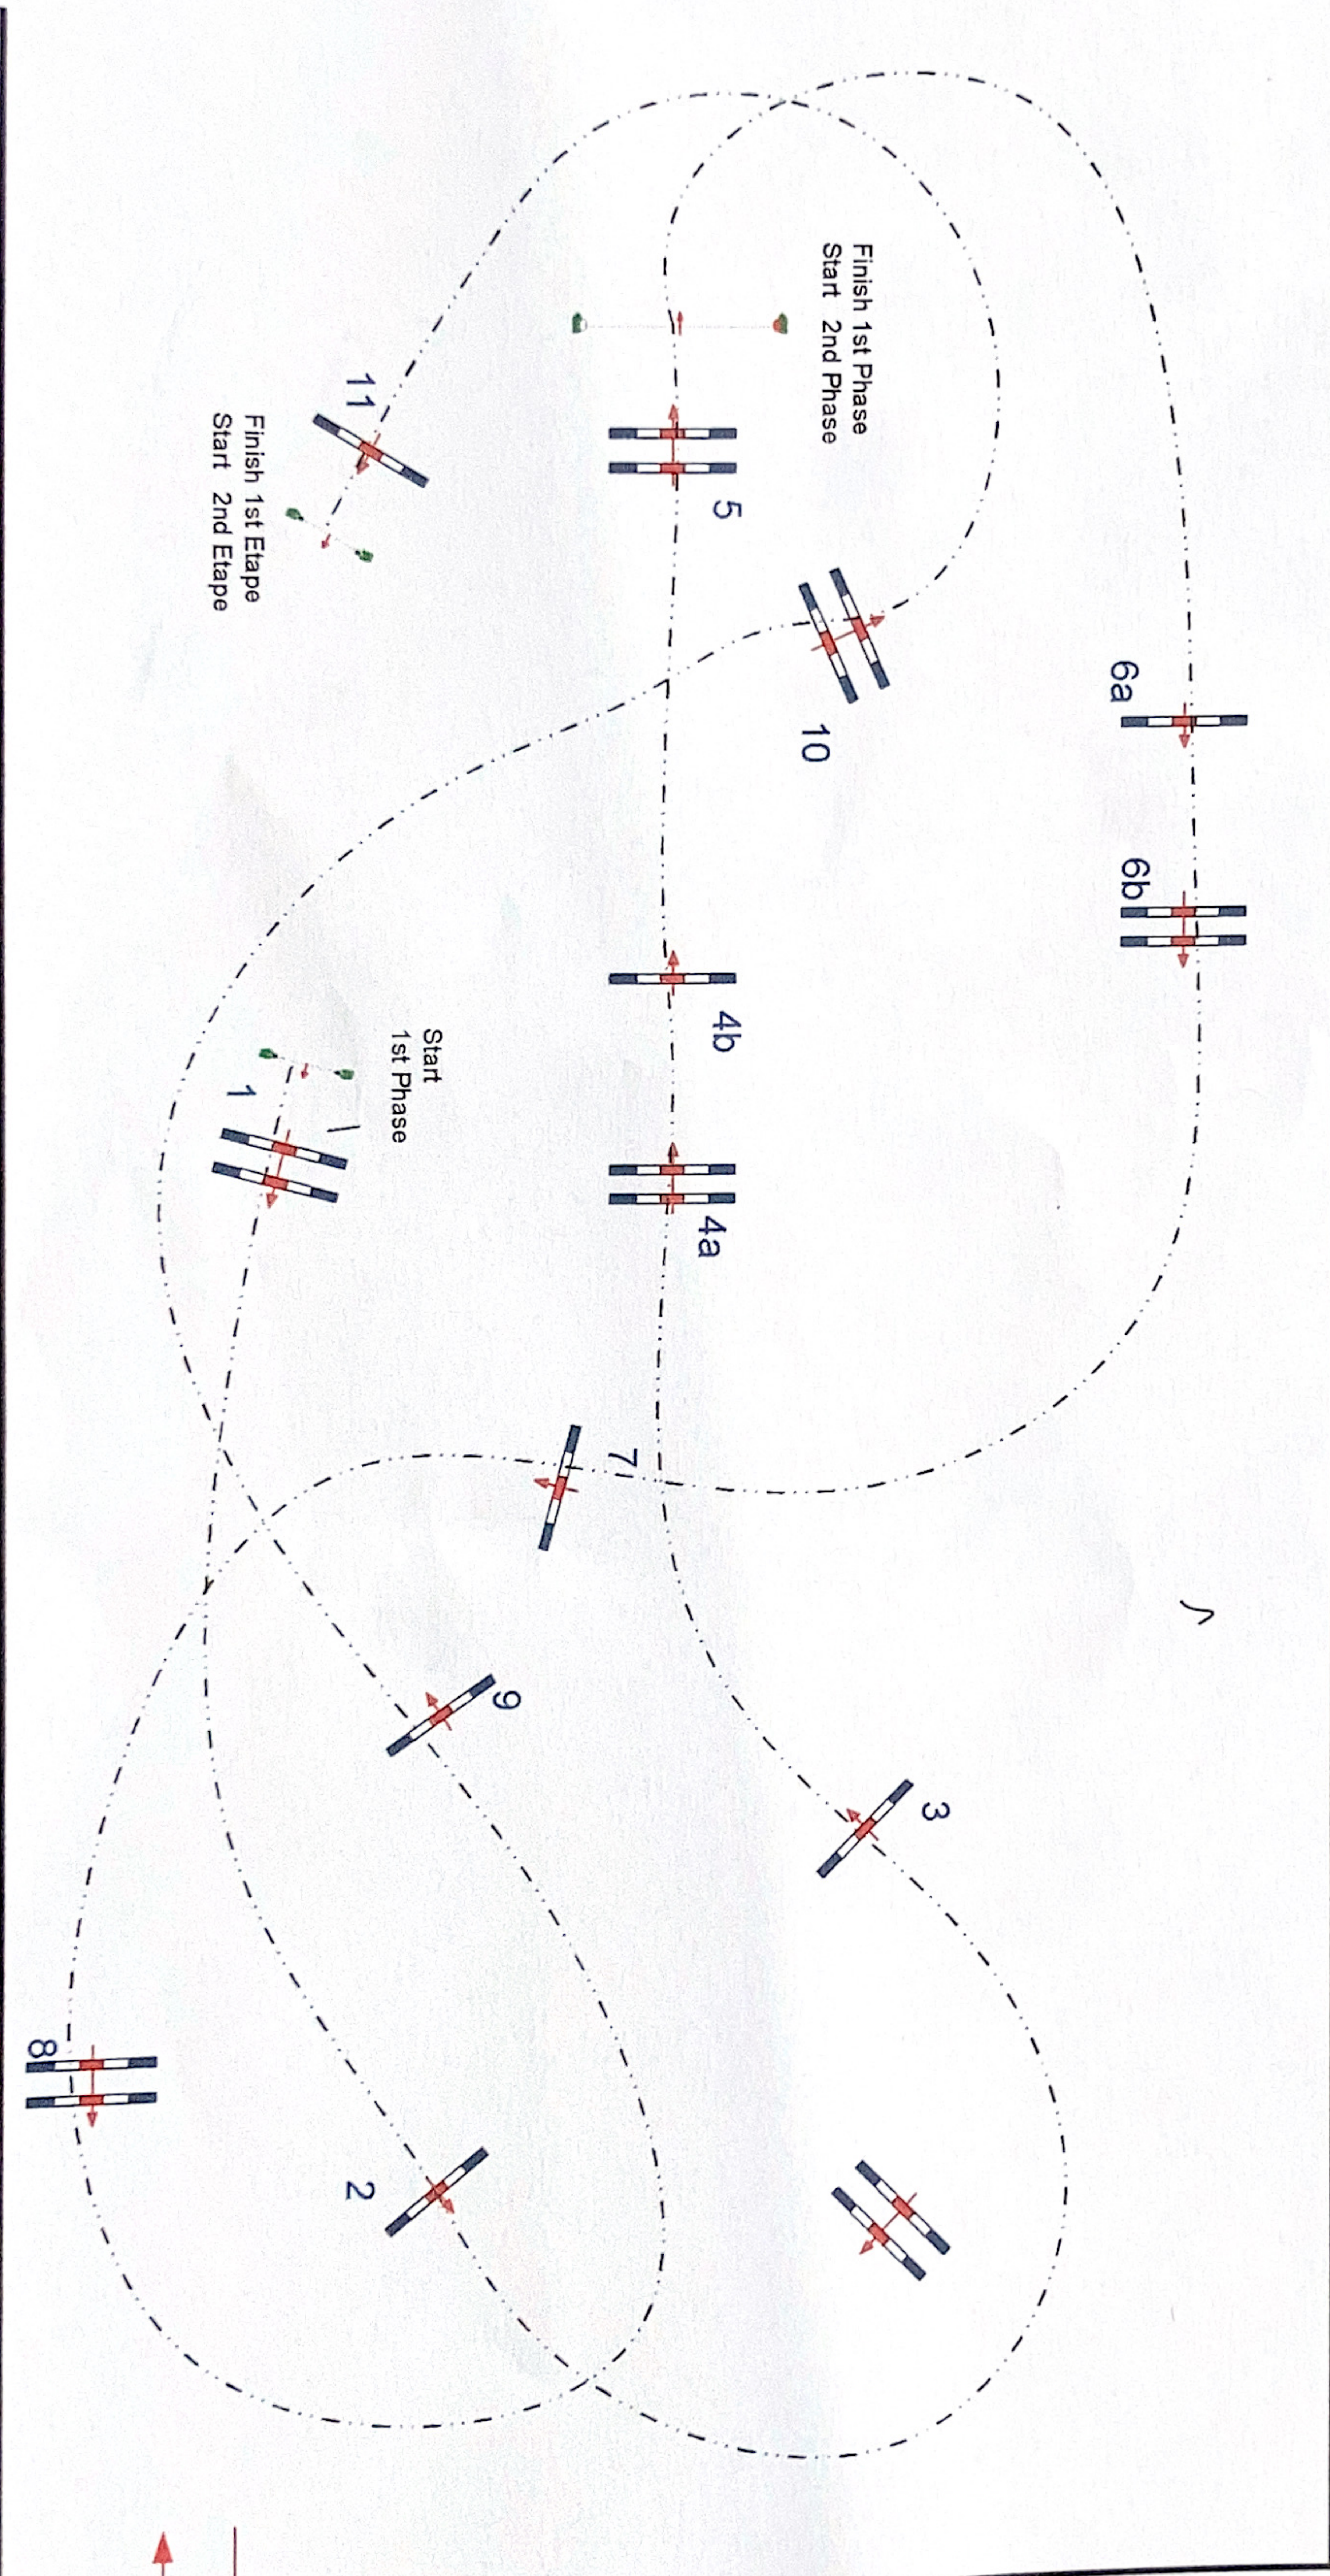

Le touquet - Baie de Canche

Class No.: 7

Amateur Grand prix

Temps différé

vendredi 13 mai 2022

Start: 13:30

Table: A
 National RG: Grand prix Temps différé
 El RG / Art. Length: 350 m/min
 Height: 1,15 m Time allowed: 88 sec
 Time limit: 176 sec

Obstacles: 11
 510 m Efforts: 13
 Penalty sec: 31 sec
 Closed combination: 62 sec

1st Jump-off: 13
 Length: 31 sec
 Time allowed: 62 sec
 Time limit: 118 sec

2nd Jump-off: 180 m
 Length: 59 sec
 Time allowed: 118 sec
 Time limit: 340 m