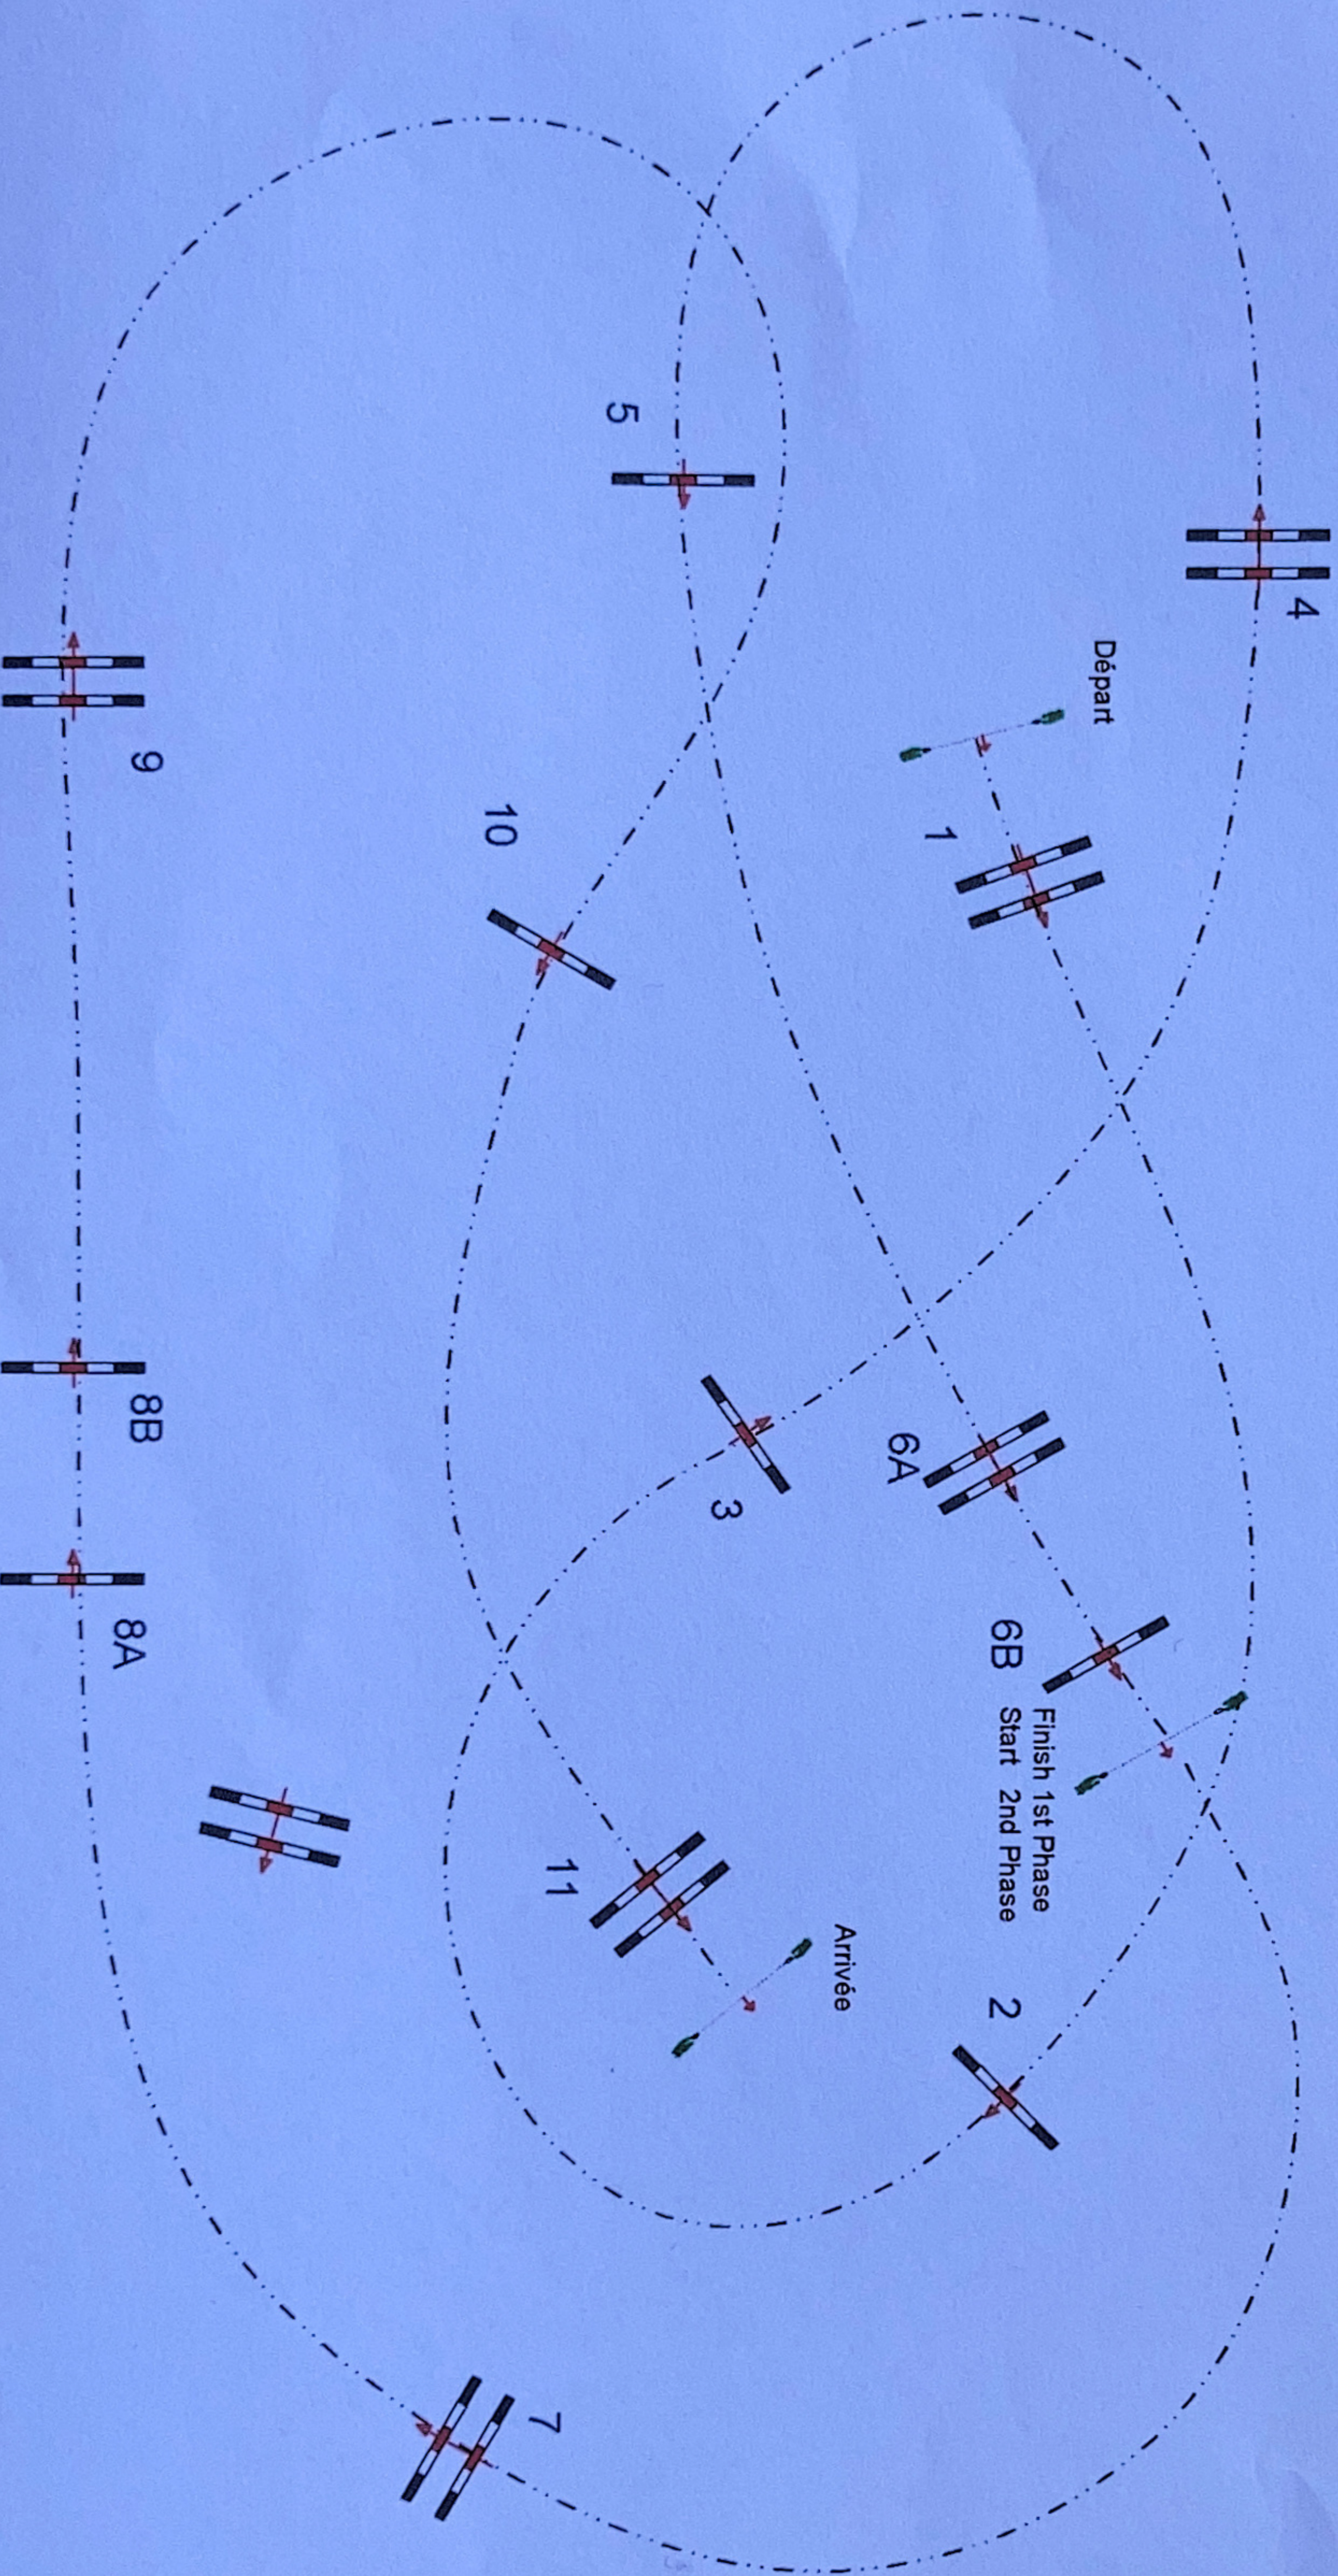

Le touquet - Baie de Canche

Romain Taverne
Valentin Jeanne
Florent Jumel

06-12-17-23-97

Class No.: 13 et 14 Amateur 2 105

Grand prix Temps différé

samedi 14 mai 2022

Start: 10:45

Table: A
National RG:
EI RG / Art.
Height: 1,05 m

Speed: 350 m/min
Length: 530 m
Time allowed: 91 sec
Time limit: 182 sec

Obstacles: 11
Efforts: 13
Penalty sec:
Closed combination:

Length: 270 m
Time allowed: 47 sec
Time limit: 94 sec

2nd Jump-off:
Length: 260 m
Time allowed: 45 sec
Time limit: 90 sec