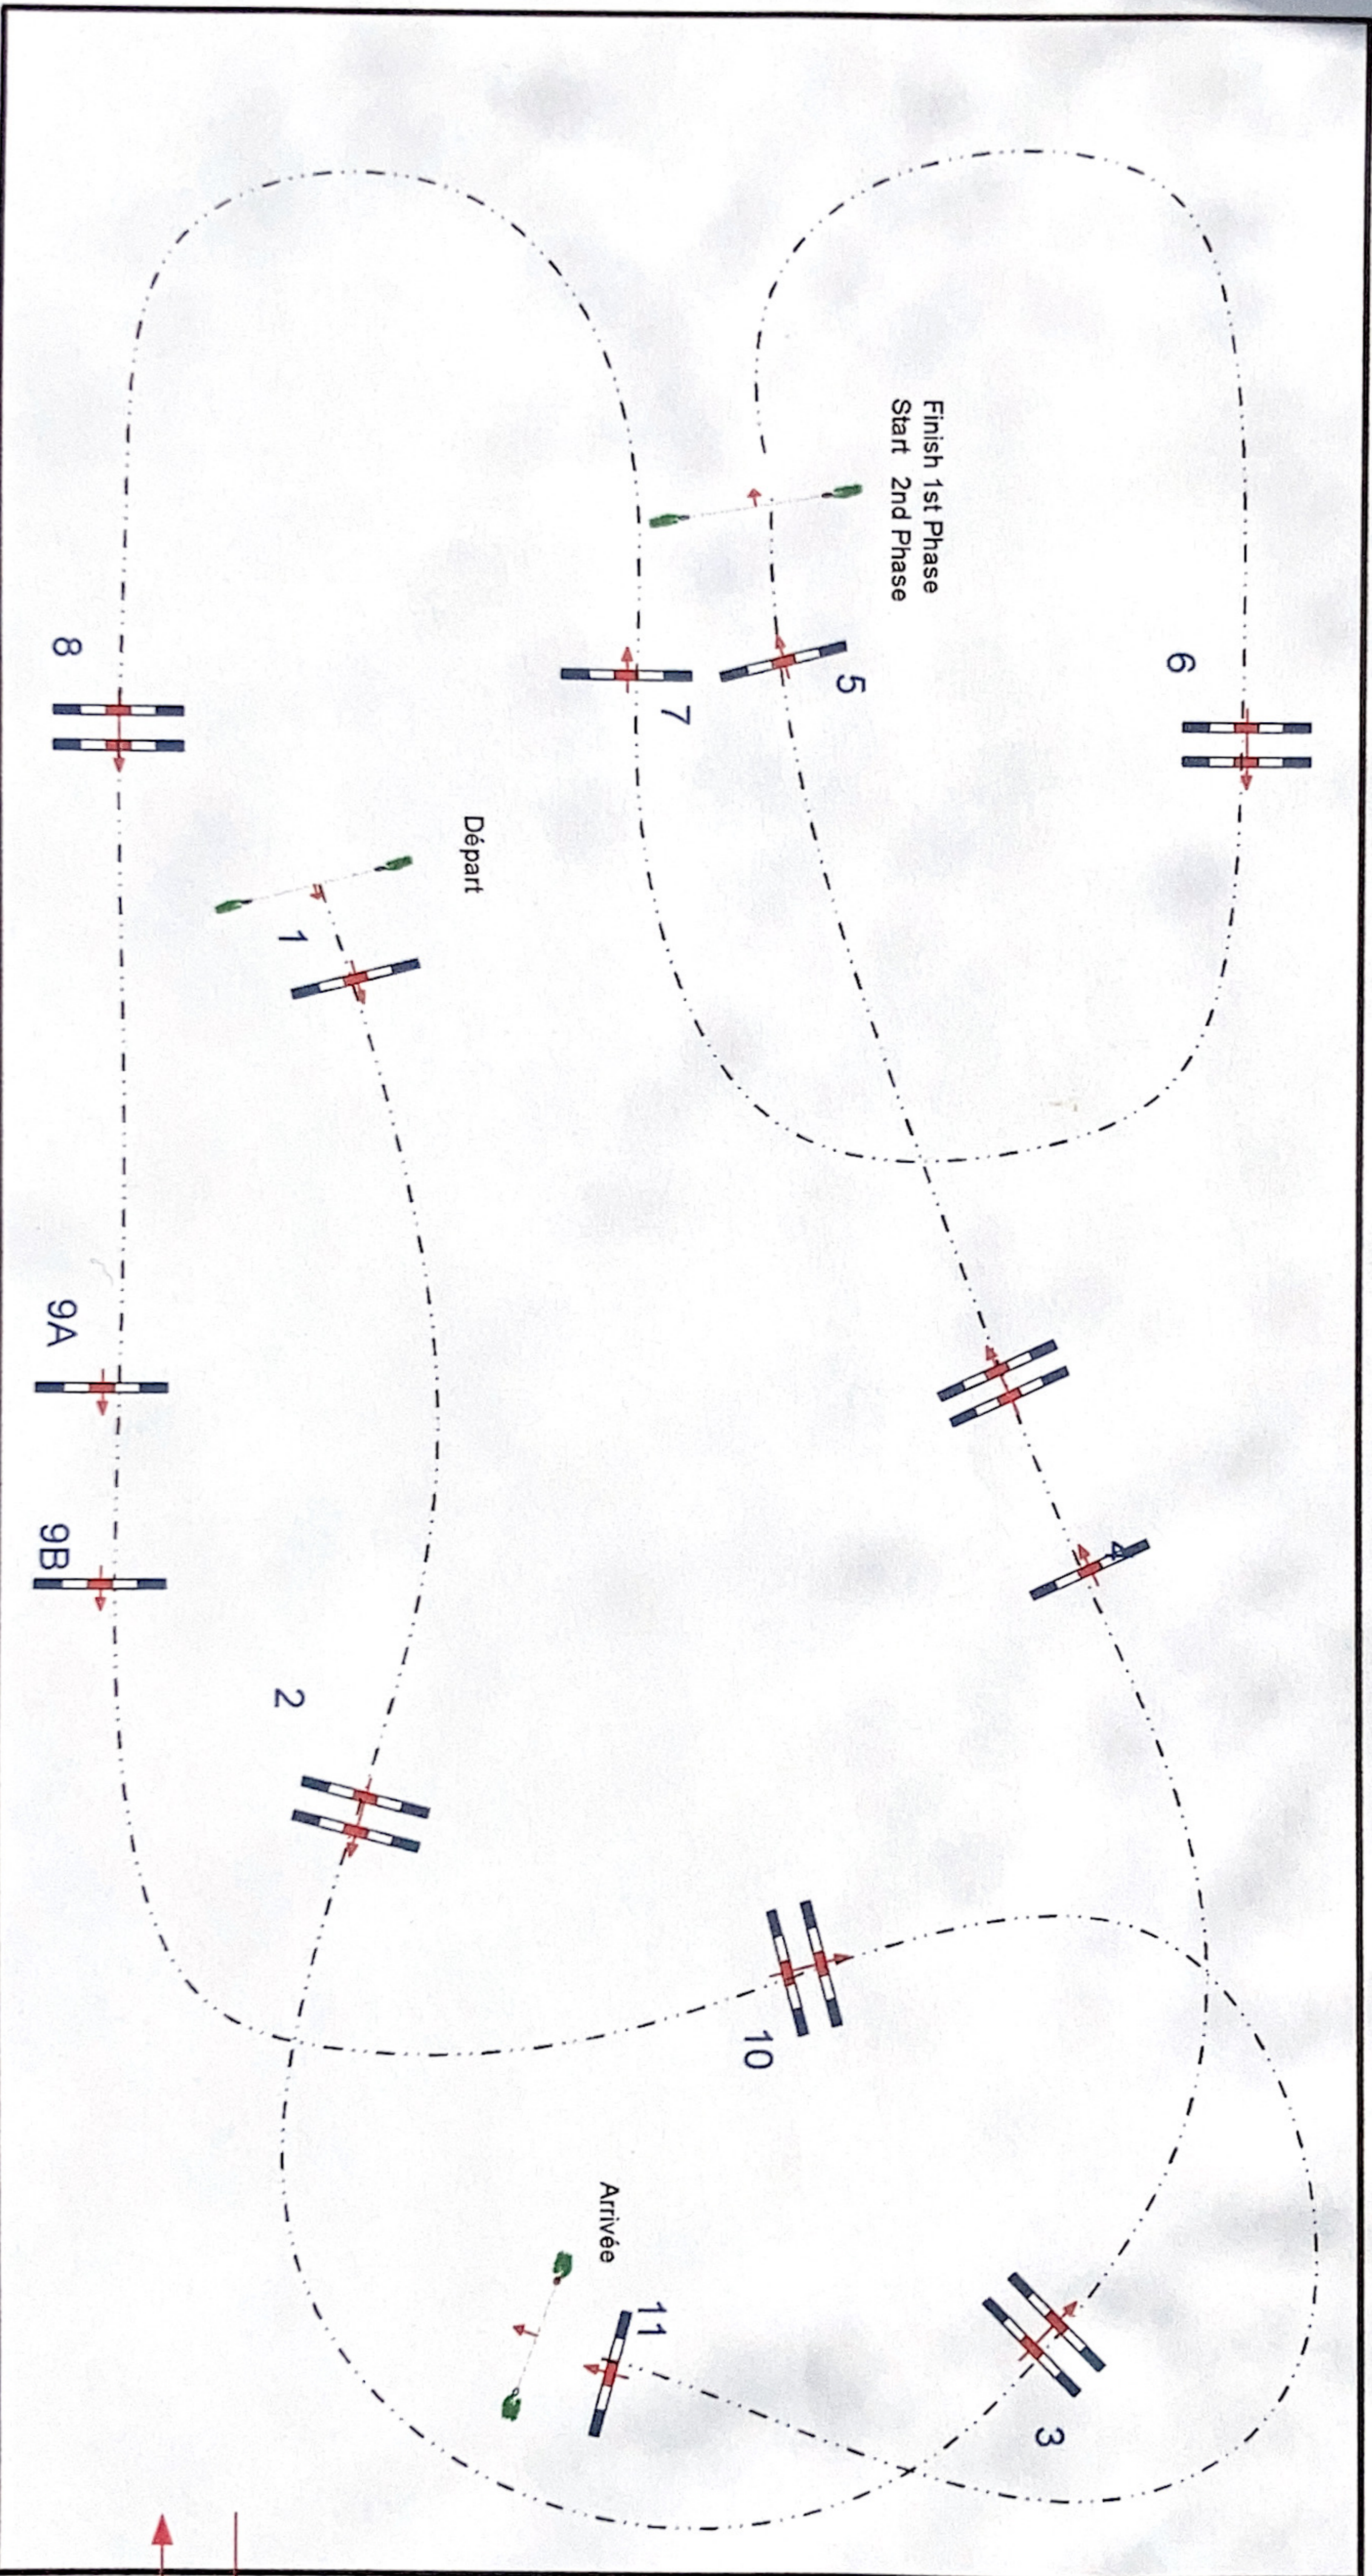

Le touquet - Baie de Canche

Class No.: 15

Amateur 2 grand prix

Temps différé

samedi 14 mai 2022

Start: 14:30

Table: A
National RG:
=EI RG / Art. 238.2.2.1
Height: 1,10 m

Speed: 350 m/min
Length: 510 m
Time allowed: 88 sec
Time limit: 176 sec

Obstacles:
Efforts:
Penalty sec:
Closed combination:

1st Jump-off:
Length: 190 m
Time allowed: 33 sec
Time limit: 66 sec

2nd Jump-off: **2ème phase**
Length: 320 m
Time allowed: 55 sec
Time limit: 110 sec

JURY

In /
Out