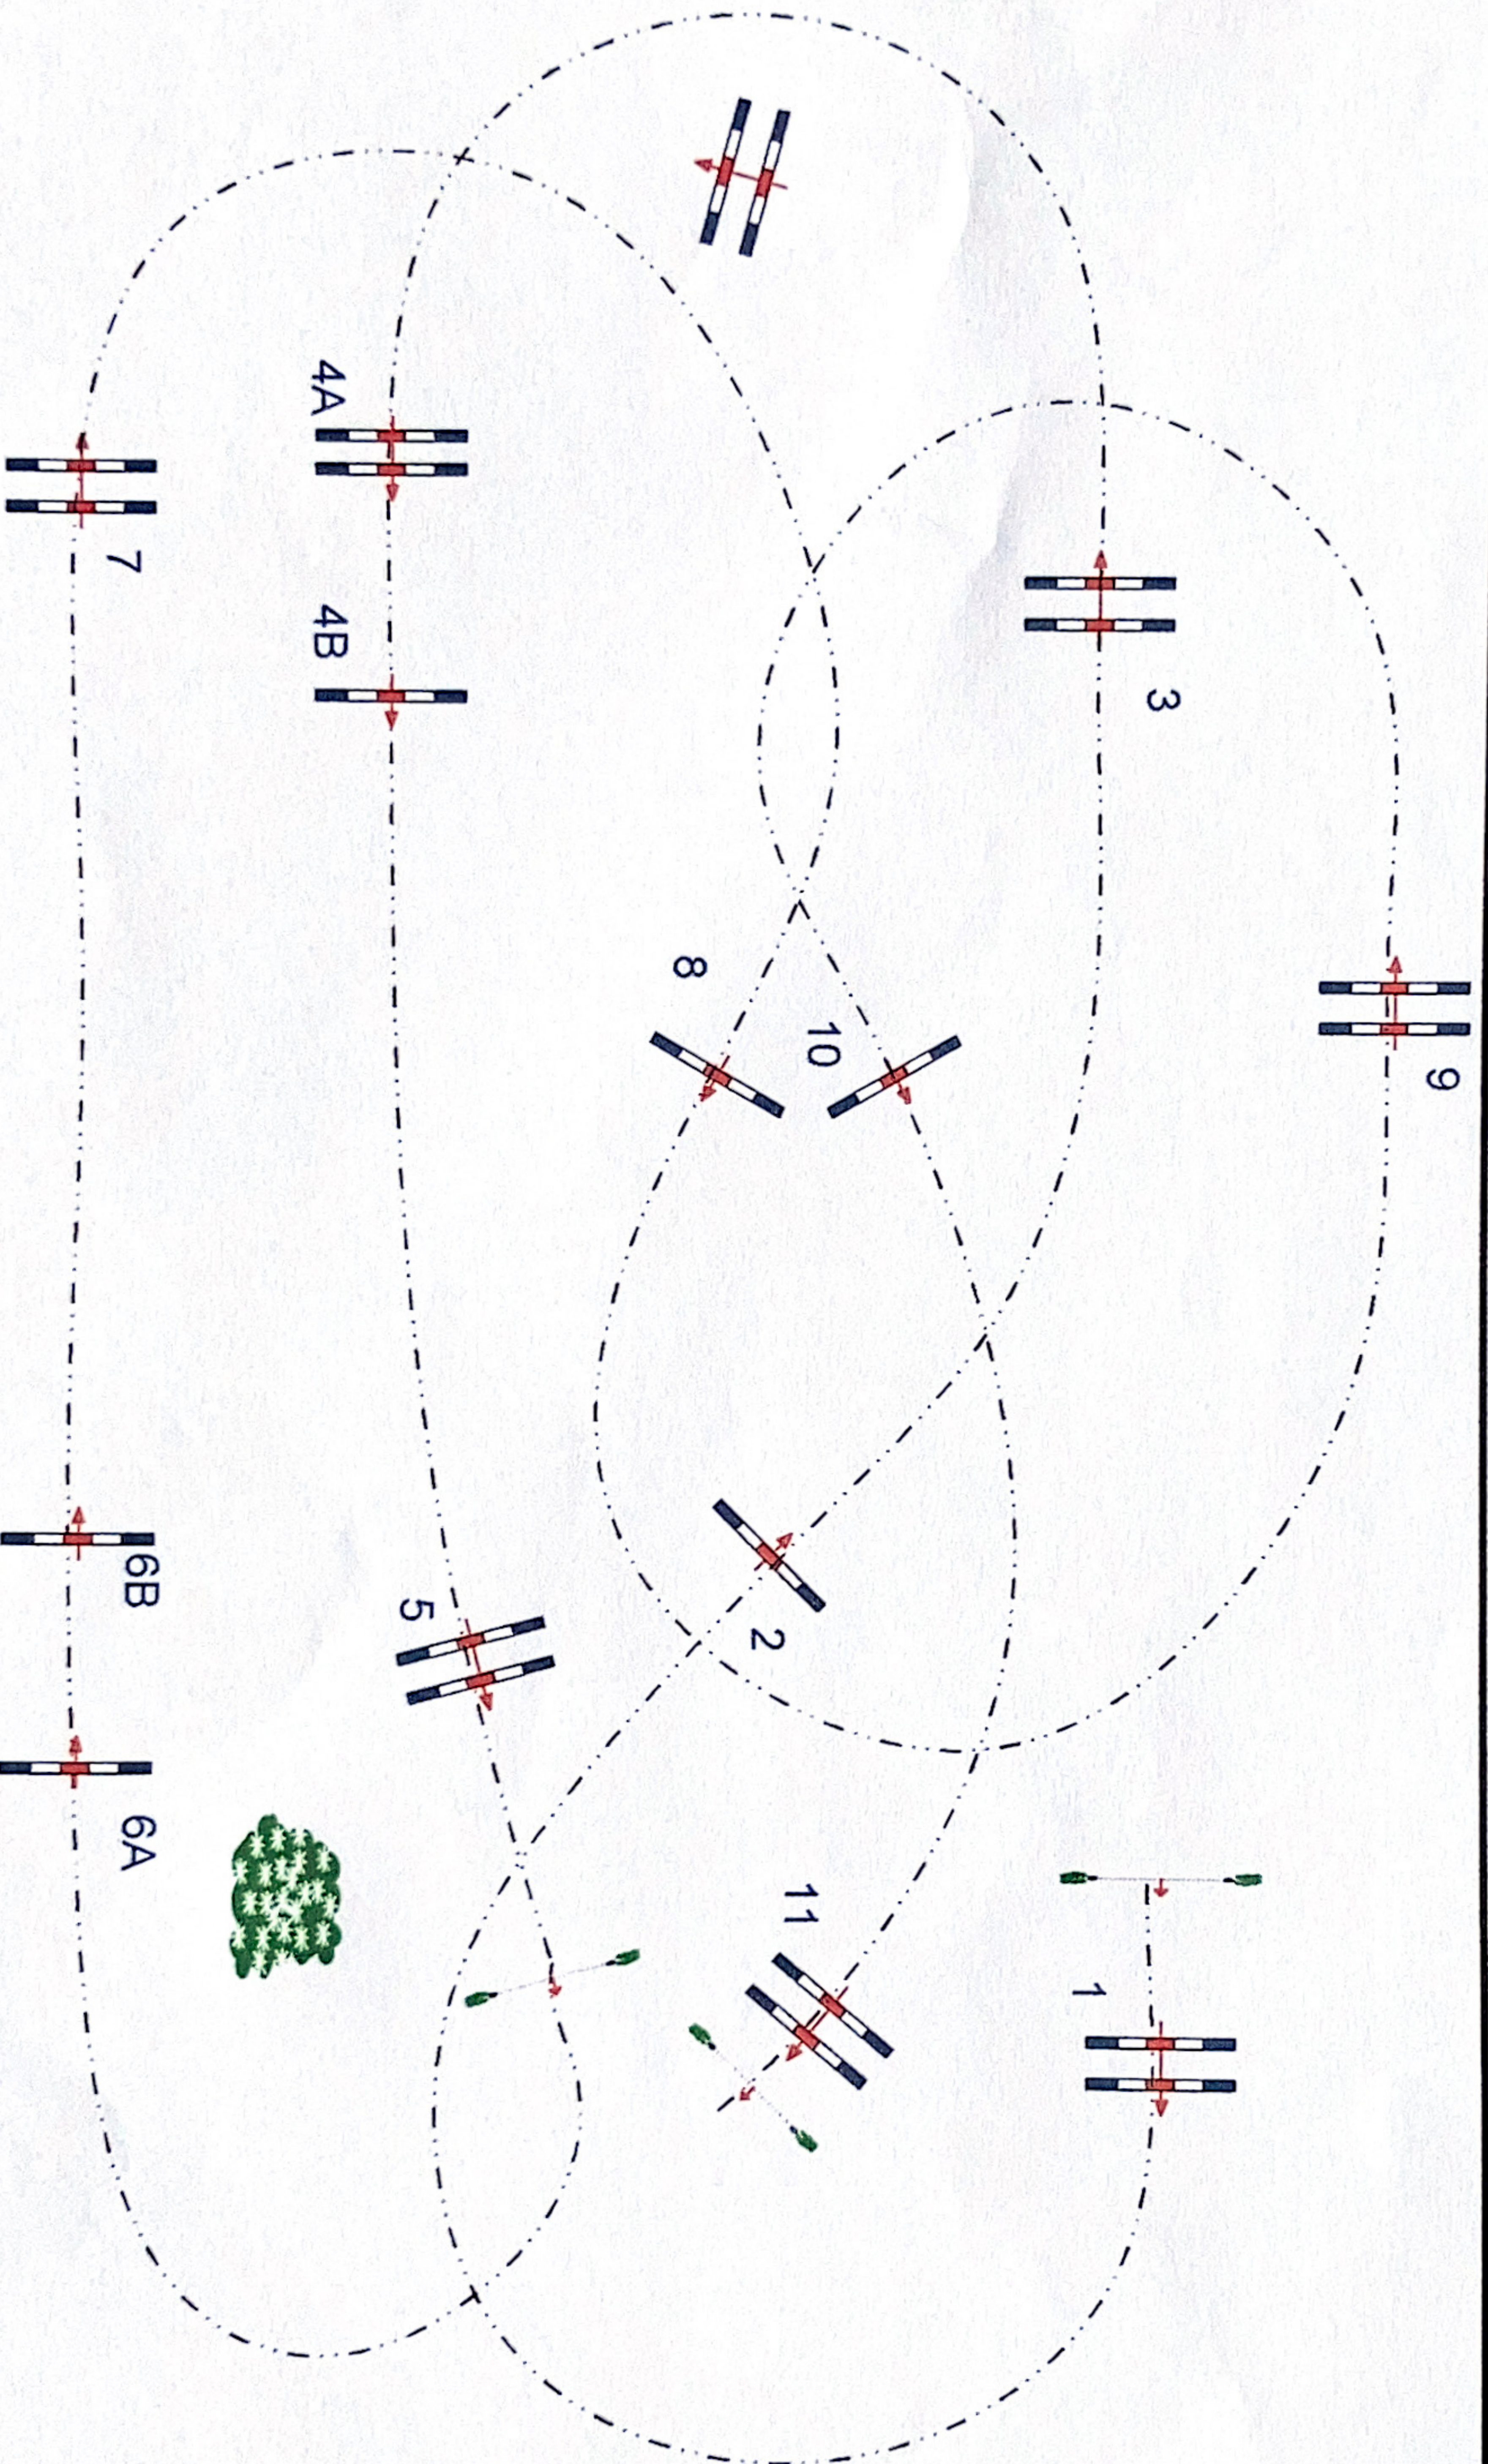

# Le touquet - Baie de Canche

Class No.: 22

Amateur 2

Grand prix

dimanche 15 mai 2022

Start: 10:00

Table: A  
 Rational RG: Temps différé  
 El RG / Art.  
 Height: 1,05 m

Speed: 350 m/min  
 Length: 0 m  
 Time allowed: 0 sec  
 Time limit: 0 sec

Obstacles: 11  
 Efforts: 13  
 Penalty sec:  
 Closed combination:

1st Jump-off:  
 Length: 230 m  
 Time allowed: 40 sec  
 Time limit: 80 sec

2nd Jump-off:  
 Length: 330 m  
 Time allowed: 57 sec  
 Time limit: 114 sec