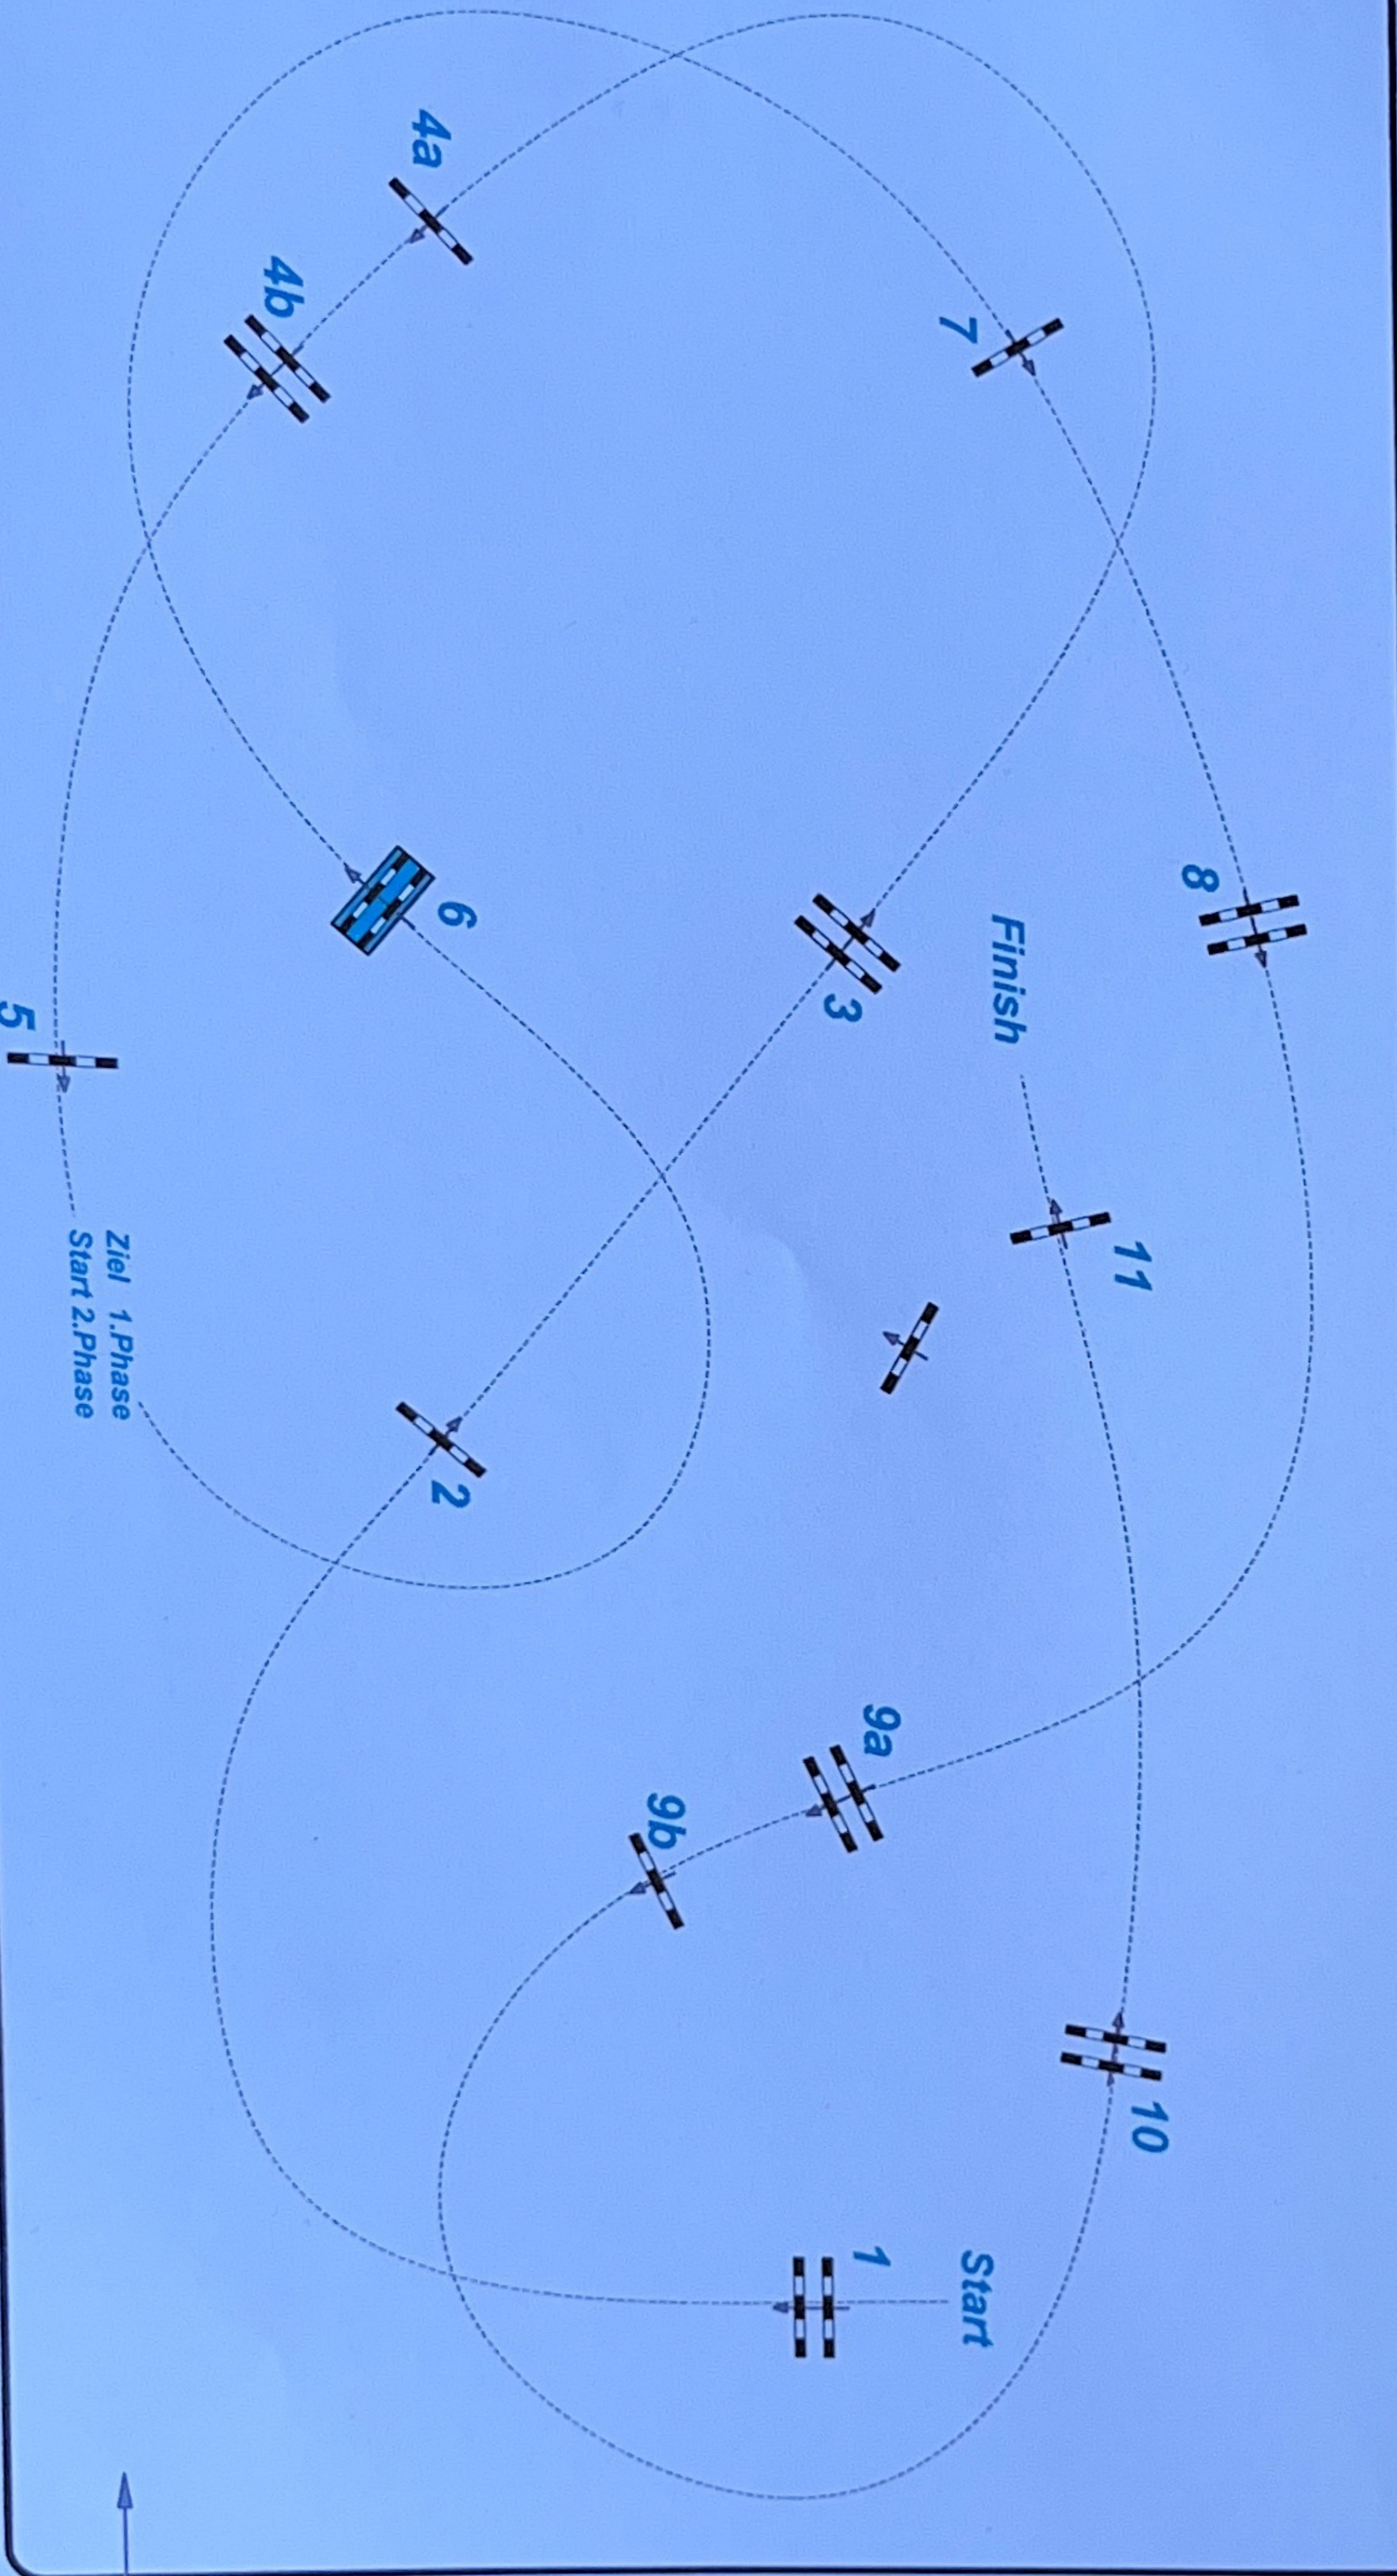

Le Touquet

8 / 9 / 10 Juillet 2022

Challenge Amateur

FEDERATION FRANÇAISE
D'ÉQUITATION

Class No.: 2 Grand - Prix

Competition in two Phases

vendredi 8 juillet 2022

Start: 0:00

Table: A
National RG:
FEI RG / Art. 238.2.1
Height: 1,10 m

Speed: 350 m/min
Length: 200 m
Time allowed: 35 sec
Time limit: 70 sec

Obstacles: 11
Efforts: 13
Penalty sec:
Closed combination:

1st Jump-off:
Length: 290 m
Time allowed: 50 sec
Time limit: 100 sec

2nd Jump-off:
Length: 0 m
Time allowed: 0 sec
Time limit: 0 sec

JURY

Course Designer
Arnaud Bazin