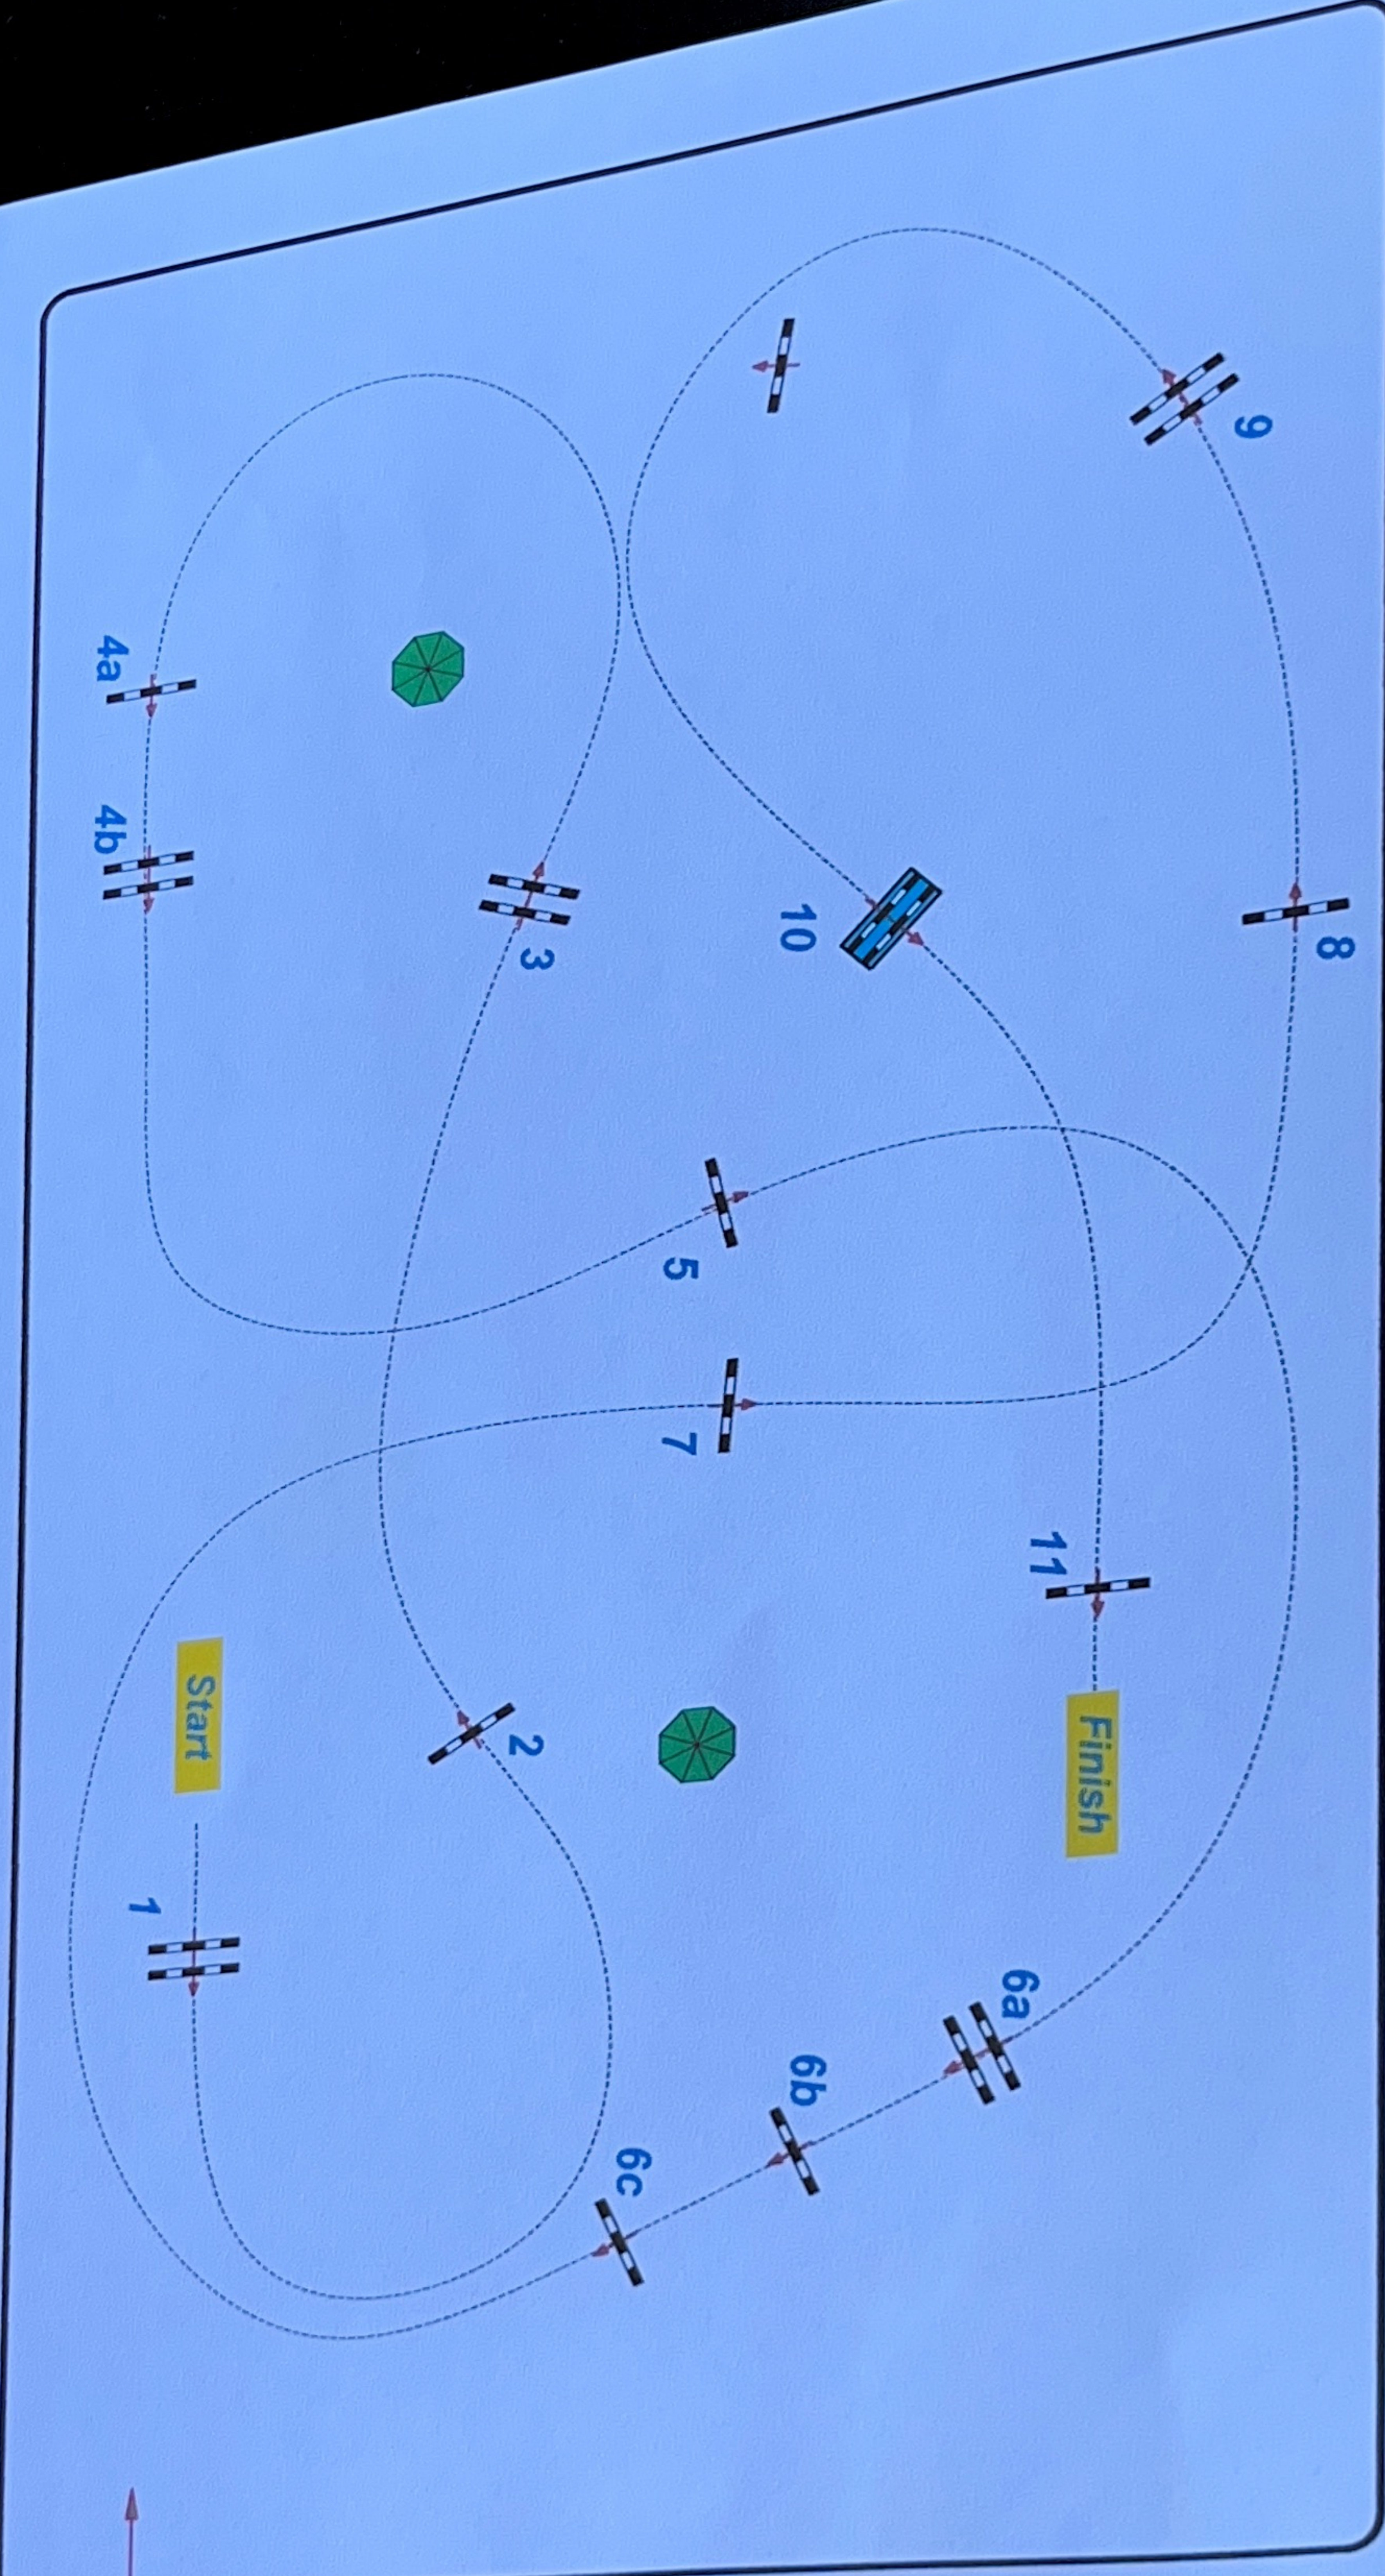

Le Touquet

8 / 9 / 10 Juillet 2022

Challenge Amateur

Class No.: 5

Vitesse Ama 1

Barème A au chrono

samedi 9 juillet 2022

Start: 0:00

Table: A
National RG:
FEI RG / Art. 238.2.1
Height: 1,20 m

Speed: 350 m/min
Length: 0 m
Time allowed: 0 sec
Time limit: 0 sec

Obstacles: 11
Efforts: 14
Penalty sec:
Closed combination:

1st Jump-off:
Length: 0 m
Time allowed: 0 sec
Time limit: 0 sec

2nd Jump-off:
Length: 0 m
Time allowed: 0 sec
Time limit: 0 sec

JURY

Course Designer
Arnaud Bazin
Léo Gertrudes