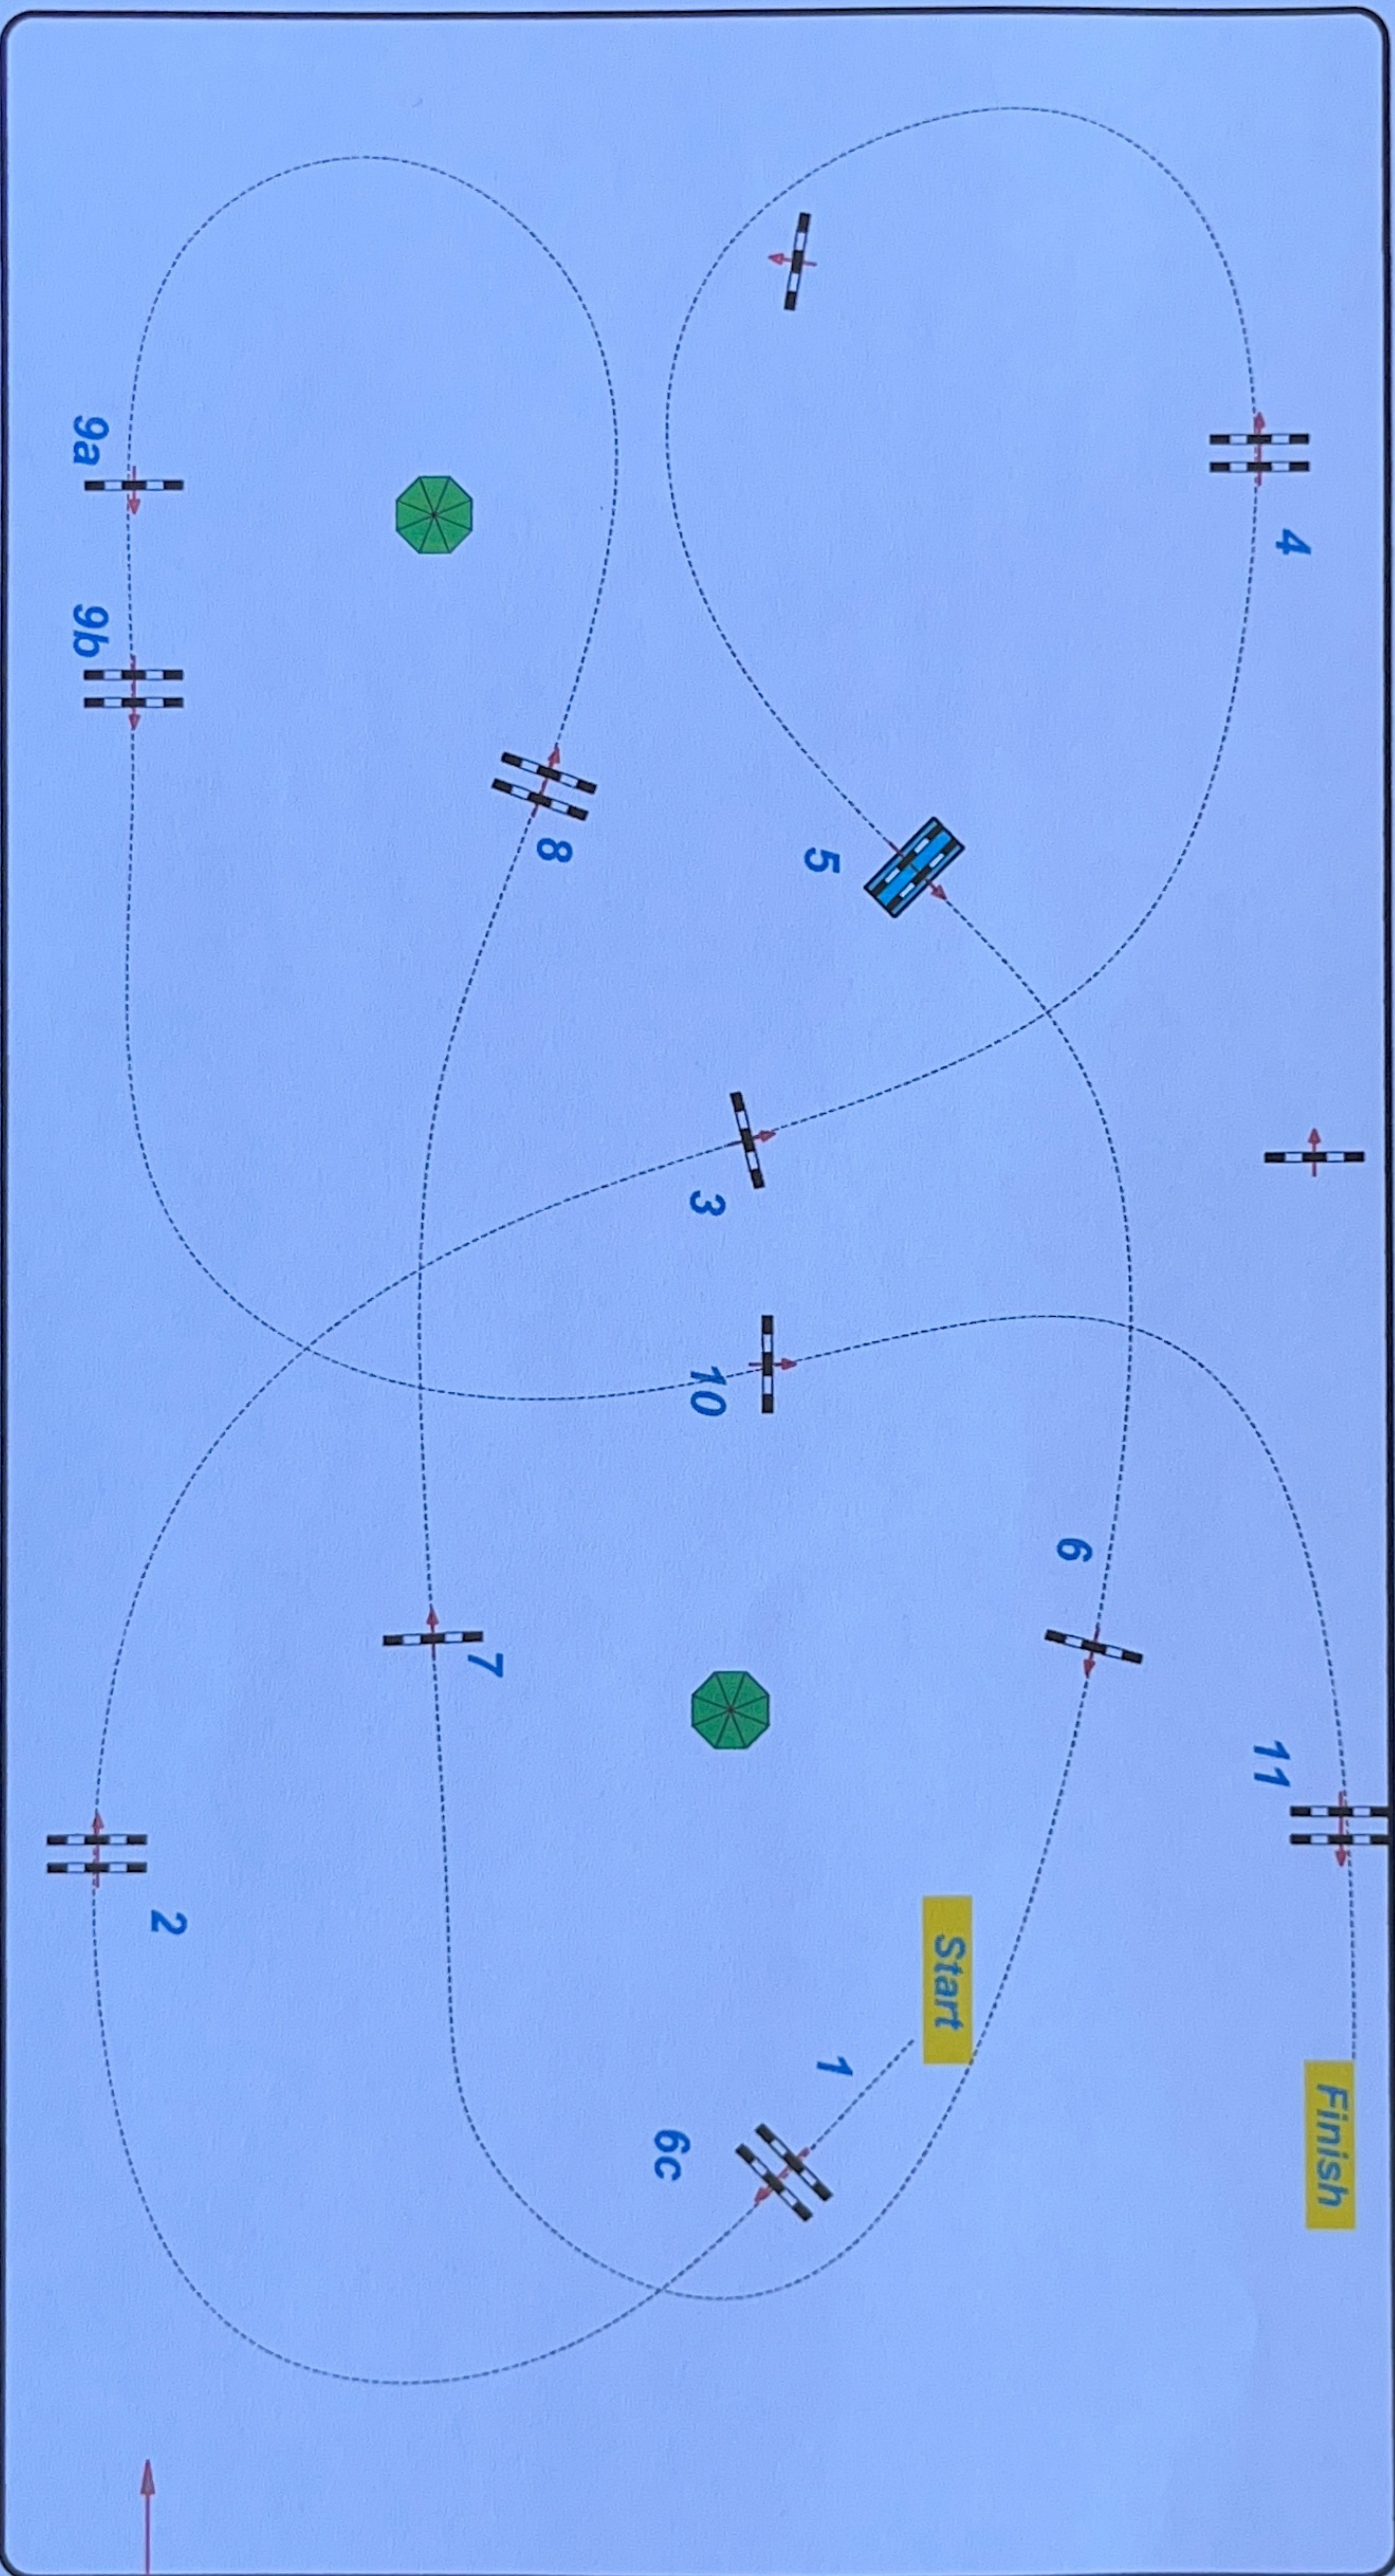

Le Touquet

8 / 9 / 10 Juillet 2022

Challenge Amateur

Class No.: 7 Vitesse Ama 3

Barème A au chrono

samedi 9 juillet 2022

Start: 0:00

Table: A
National RG:
FEI RG / Art. 238.2.1
Height: 1,00 m

Speed: 350 m/min
Length: 0 m
Time allowed: 0 sec
Time limit: 0 sec

Obstacles: 11
Efforts: 12
Penalty sec:
Closed combination:

1st Jump-off:
Length: 0 m
Time allowed: 0 sec
Time limit: 0 sec

2nd Jump-off:
Length: 0 m
Time allowed: 0 sec
Time limit: 0 sec

JURY

Course Designer

Arnaud Bazin
Léo Gertrudes