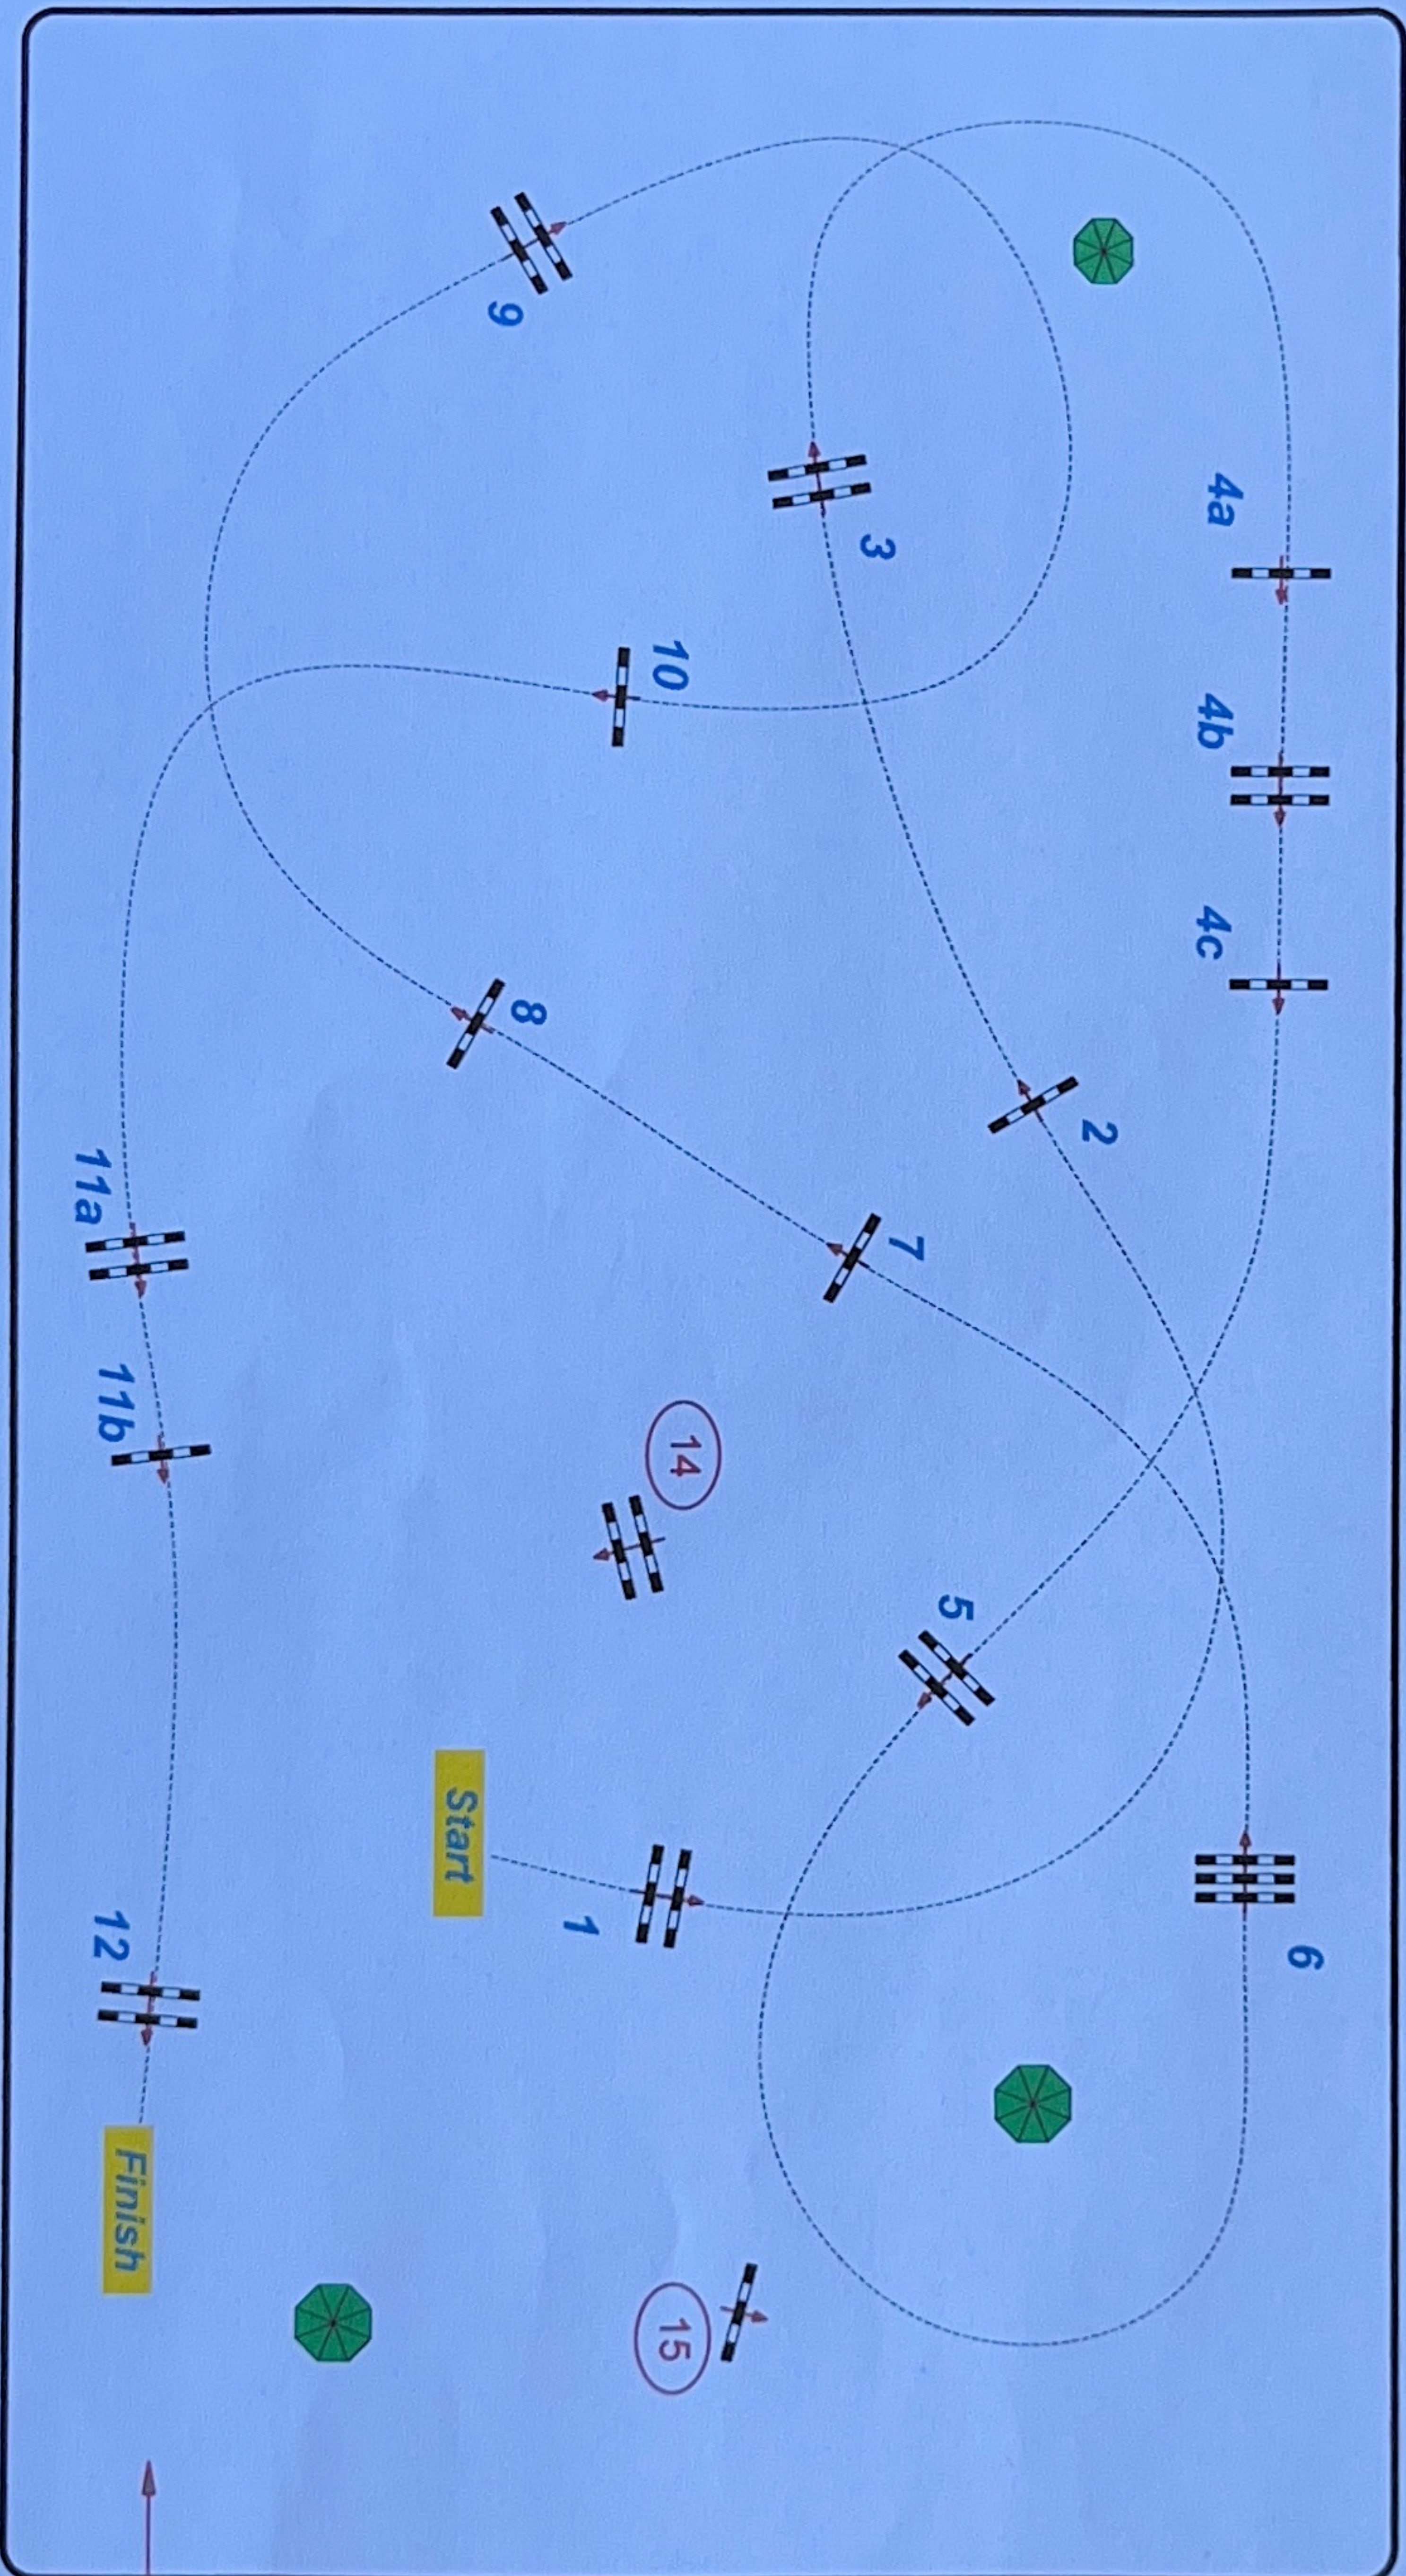

# Le Touquet

8 / 9 / 10 Juillet 2022

Challenge Amateur

Class No.: 11 Grand - Prix Ama 2

Barème Super 10 Option B

dimanche 10 juillet 2022

Start: 0:00

Table: A  
National RG:  
FEI RG / Art. 238.2.1  
Height: 1,10 m

Speed: 350 m/min  
Length: 0 m  
Time allowed: 0 sec  
Time limit: 0 sec

Obstacles: 12  
Efforts: 15  
Penalty sec:  
Closed combination:

**9 - 10 - 11a - 8 - 4b 4c - 14 - 15**

JURY

Course Designer  
**Arnaud Bazin**  
Léo Gertrudes