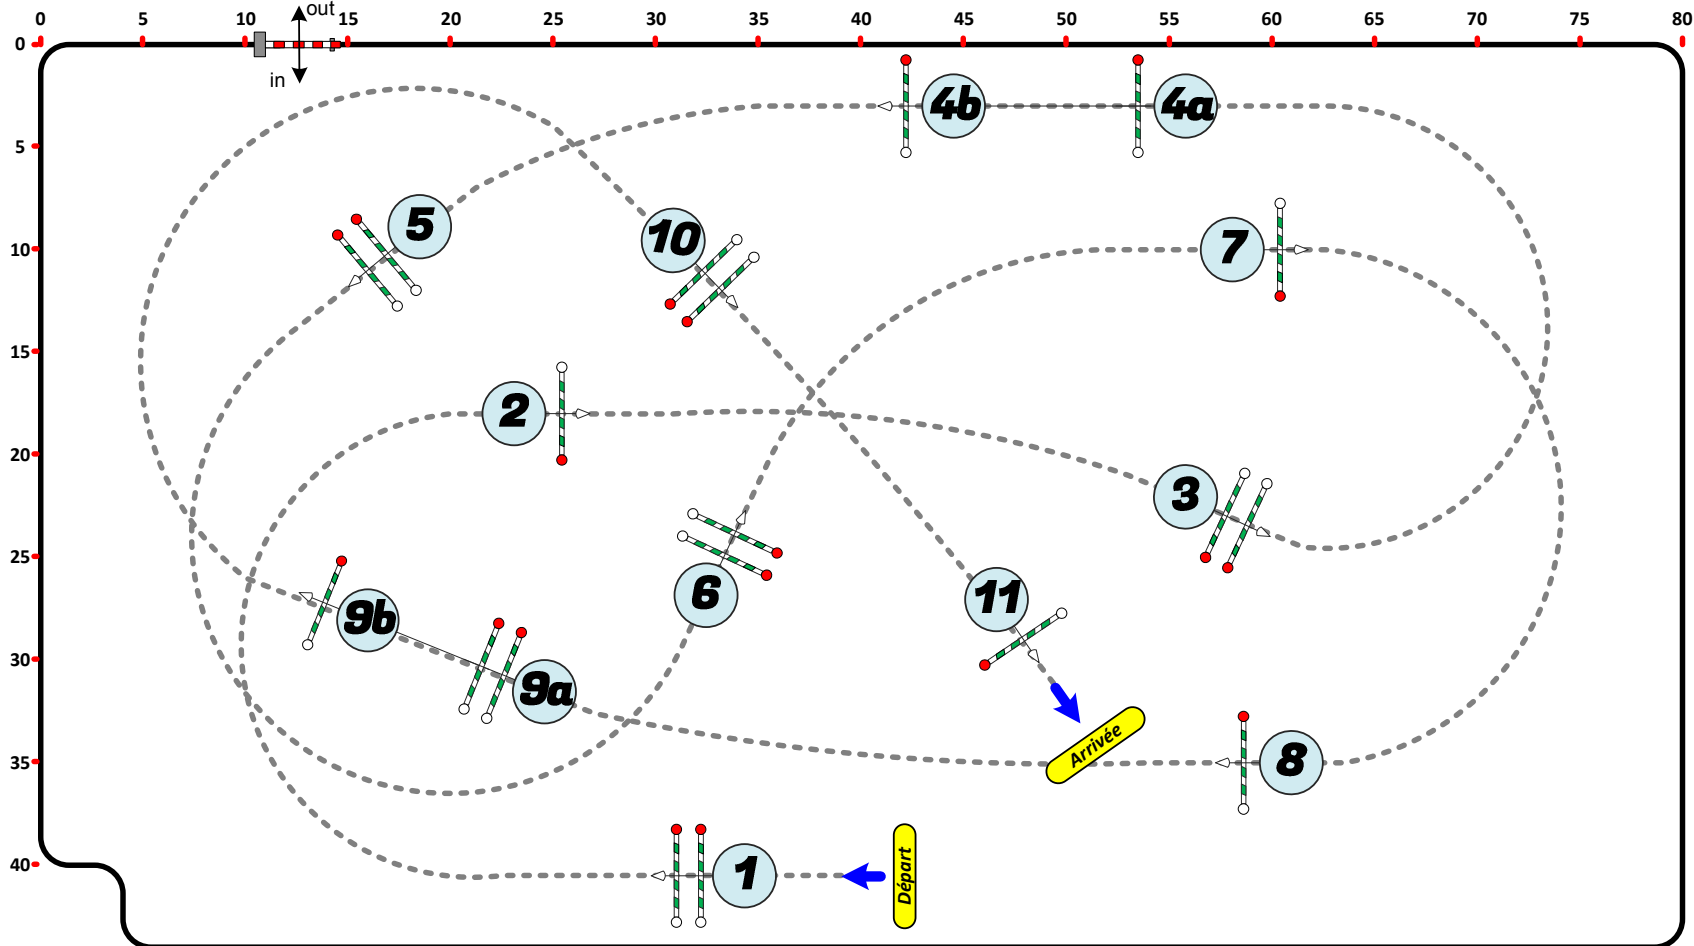

Jumping  
**Megève**  
 International

**CSJ \*\***

**Table A against the Clock**

Distance: 420 m  
 Tps Accordé: 72 sec  
 Tps Limite: 144 sec

Barème: A  
 Nat. RG Art.: 238.2.1.  
 Obstacles: 11  
 Efforts: 13  
 Combinaison: 2

350  
 m/mn

1,30 m

Mercredi 20 juillet 2022

Jury