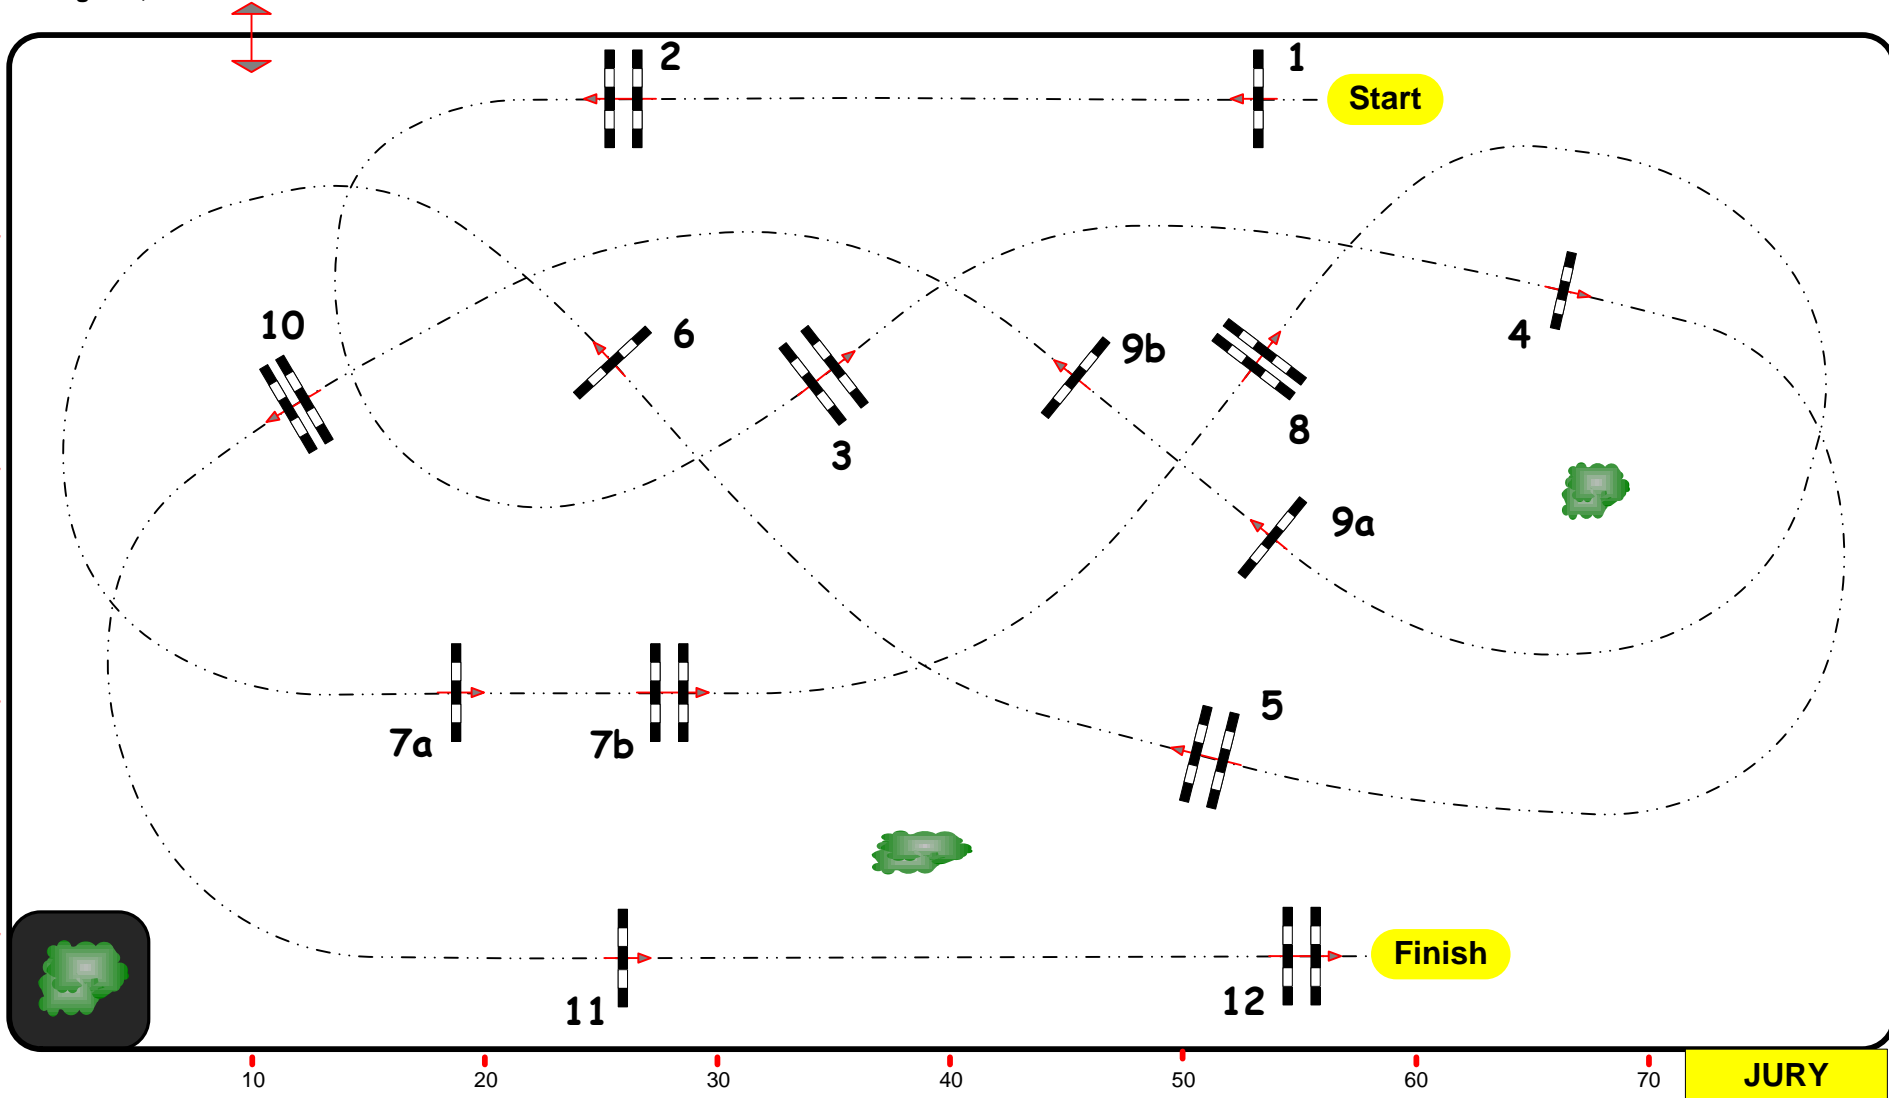

CSI **/* MEGEVE 2022

Class No.: 7

CSI *

Competition against the clock

Table: A
National RG:
FEI RG / Art. 238.2.1
Height: 1,25 m

Speed: 350 m/min
Length: 0 m
Time allowed: 0 sec
Time limit: 0 sec

Obstacles: 12
Efforts: 14
Penalty sec:
Closed combination:

1st Jump-off:
Length: 0 m
Time allowed: 0 sec
Time limit: 0 sec

PRIX Les Régisseurs

Course Designers

Grégory BODO

Joachim POZZOLI

Pascal GUERRET

Arnaud NESSI

Thierry EISSLER