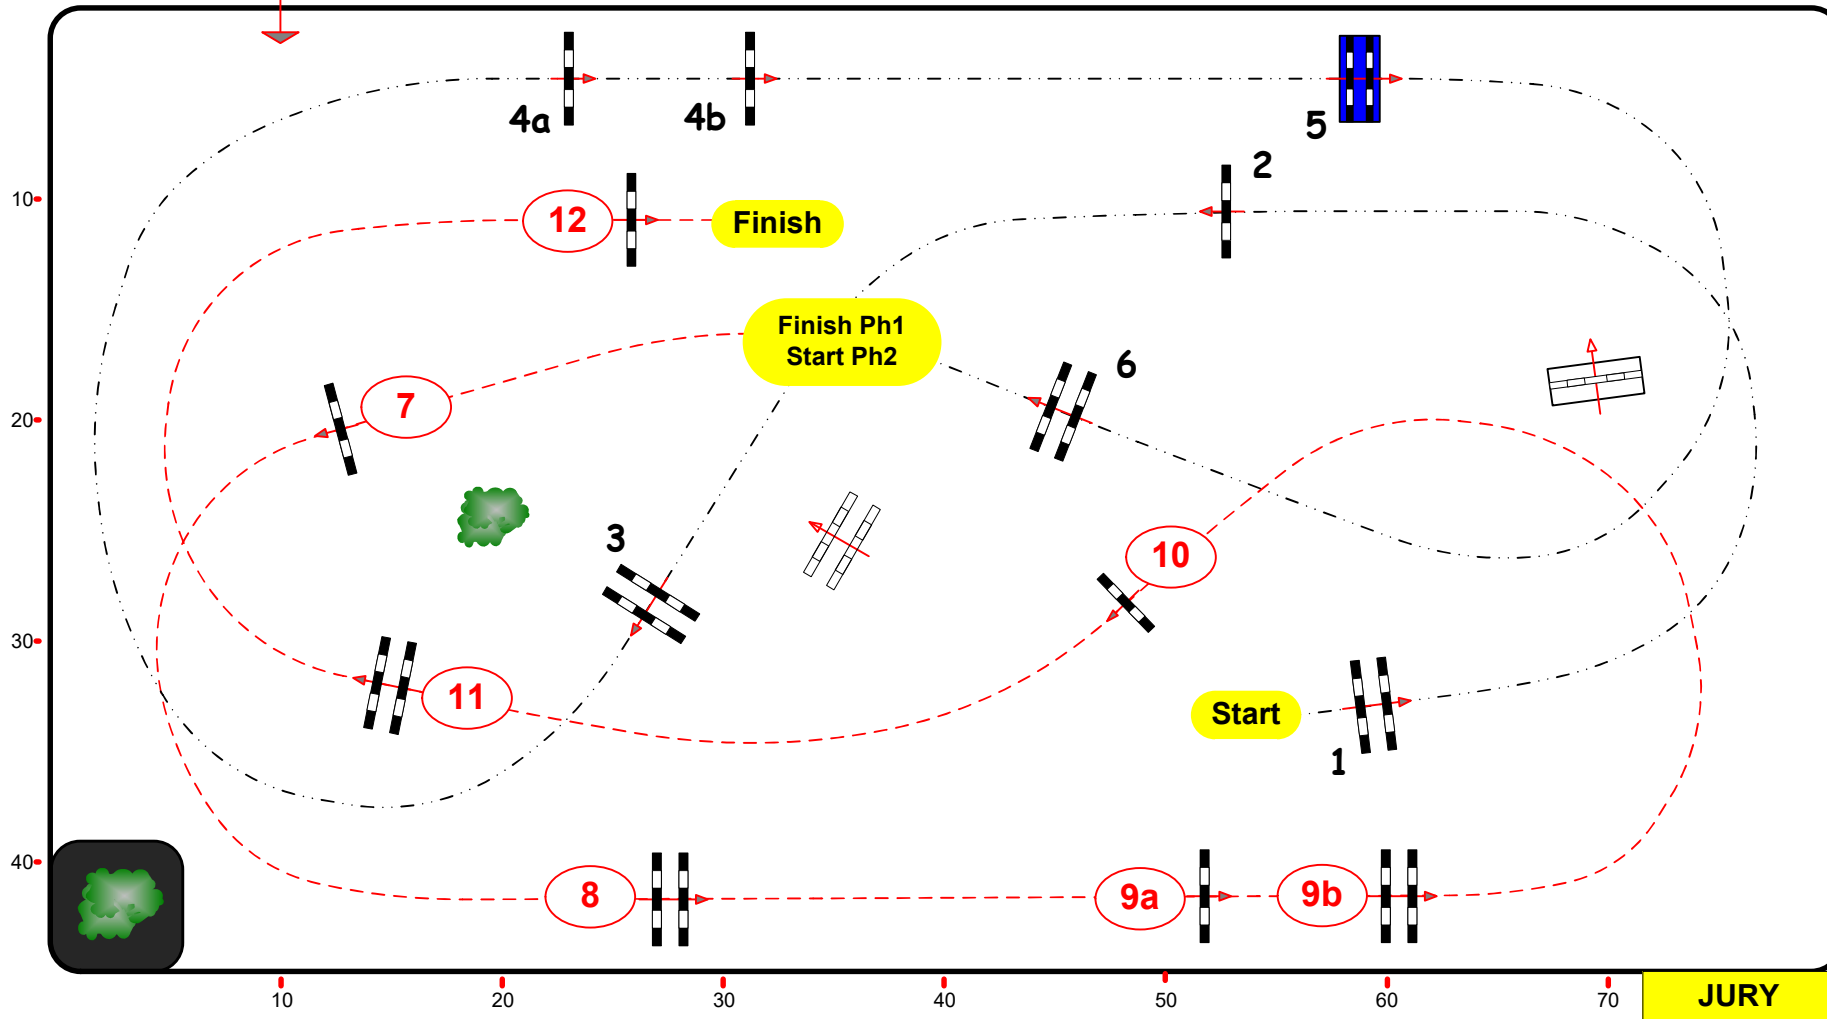

CSI **/* MEGEVE 2022

Class No.: 3

CSI **

Competition in two Phases

Table: A
National RG:
FEI RG / Art. 274.2.5
Height: 1,35 m

Speed: 350 m/min
Length: 260 m
Time allowed: 45 sec
Time limit: 90 sec

Obstacles: 12
Efforts: 14
Penalty sec:
Closed combination:

2nd Phase: 7 to 12
Length: 220 m
Time allowed: 38 sec
Time limit: 76 sec

PRIX REGION
Auvergne Rhône
Alpes

Course Designers

- Grégory BODO
- Joachim POZZOLI
- Pascal GUERRET
- Arnaud NESSI
- Thierry EISSLER