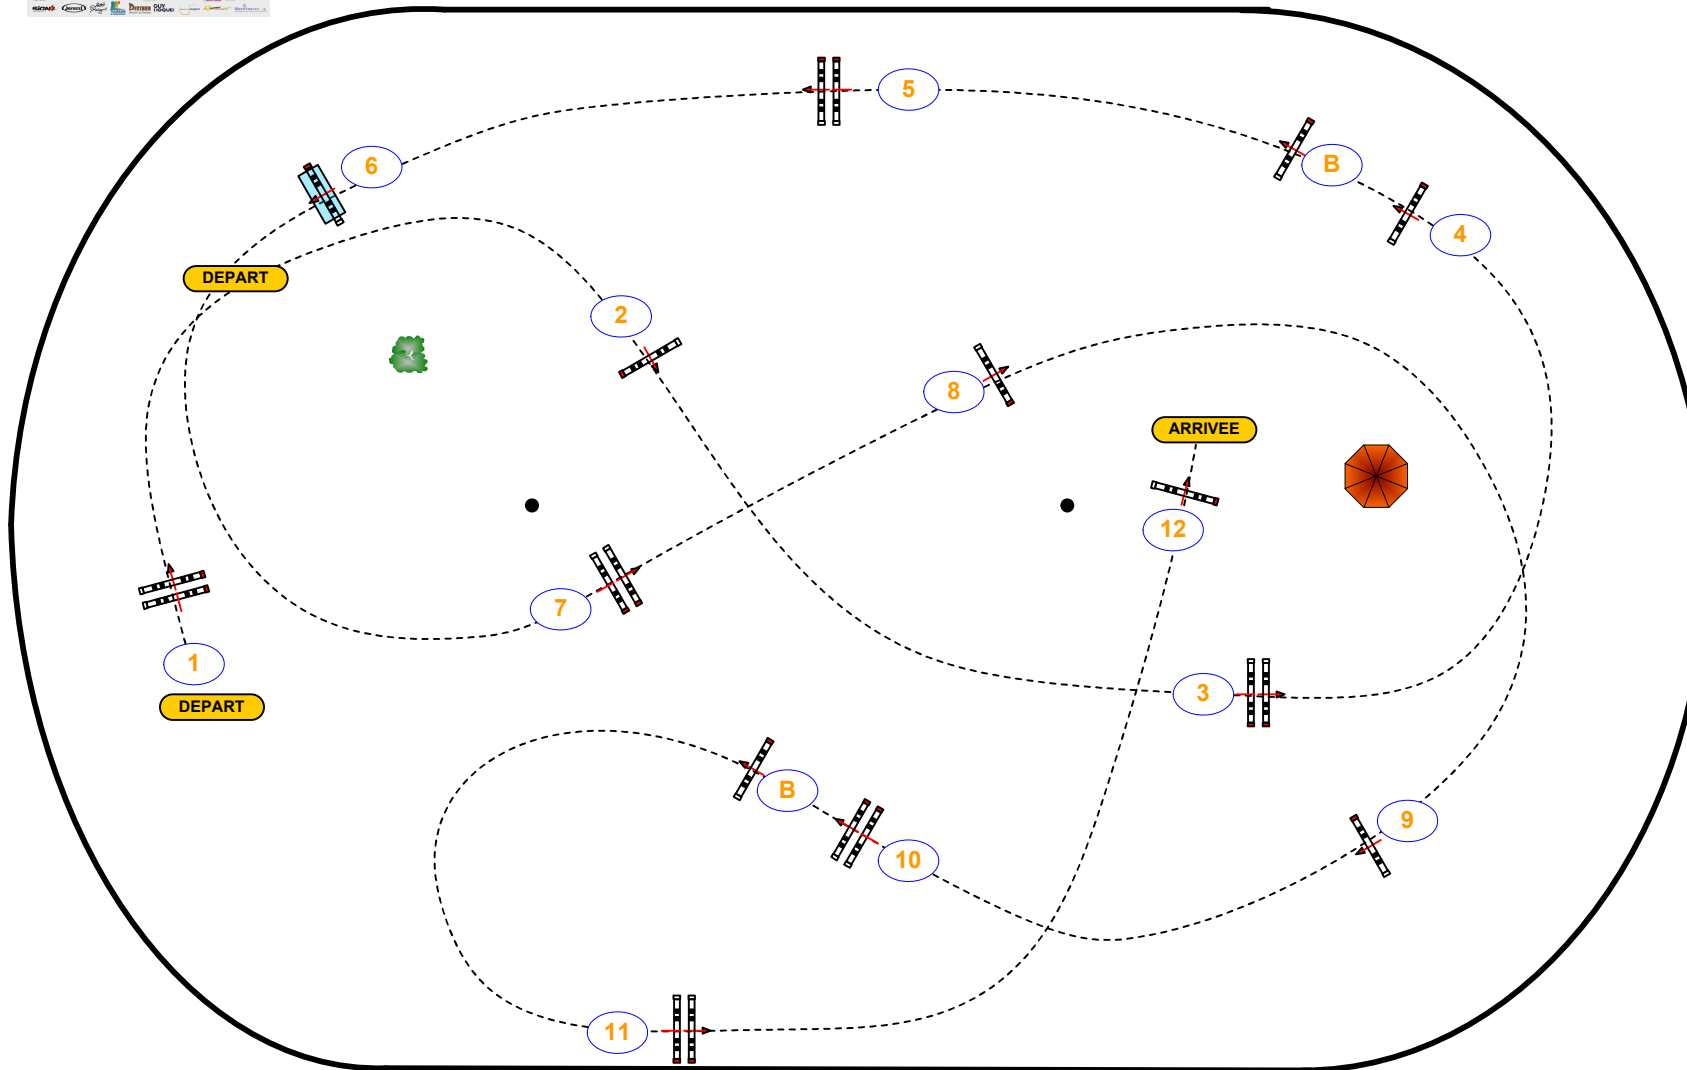

Table: A

National RG:

FEI RG / Art. 238.2.2.1

Hauteur: 1.30 m

**Vitesse: 350 m/min**

Distance: 0 m  
 Temps accordé: 0 sec  
 Temps Limite: 0 sec

Obstacles: 12  
 Efforts: 14  
 Penalty sec  
 Closed combination:

## 1ERE PHASE:

Distance: 230 m  
 Temps accordé: 40 sec  
 Temps Limite: 80 sec

## 2NDE PHASE:

Distance: 290 m  
 Temps accordé: 50 sec  
 Temps Limite: 100 sec

**Julien FERRAND**

+33 6 45 94 48 83