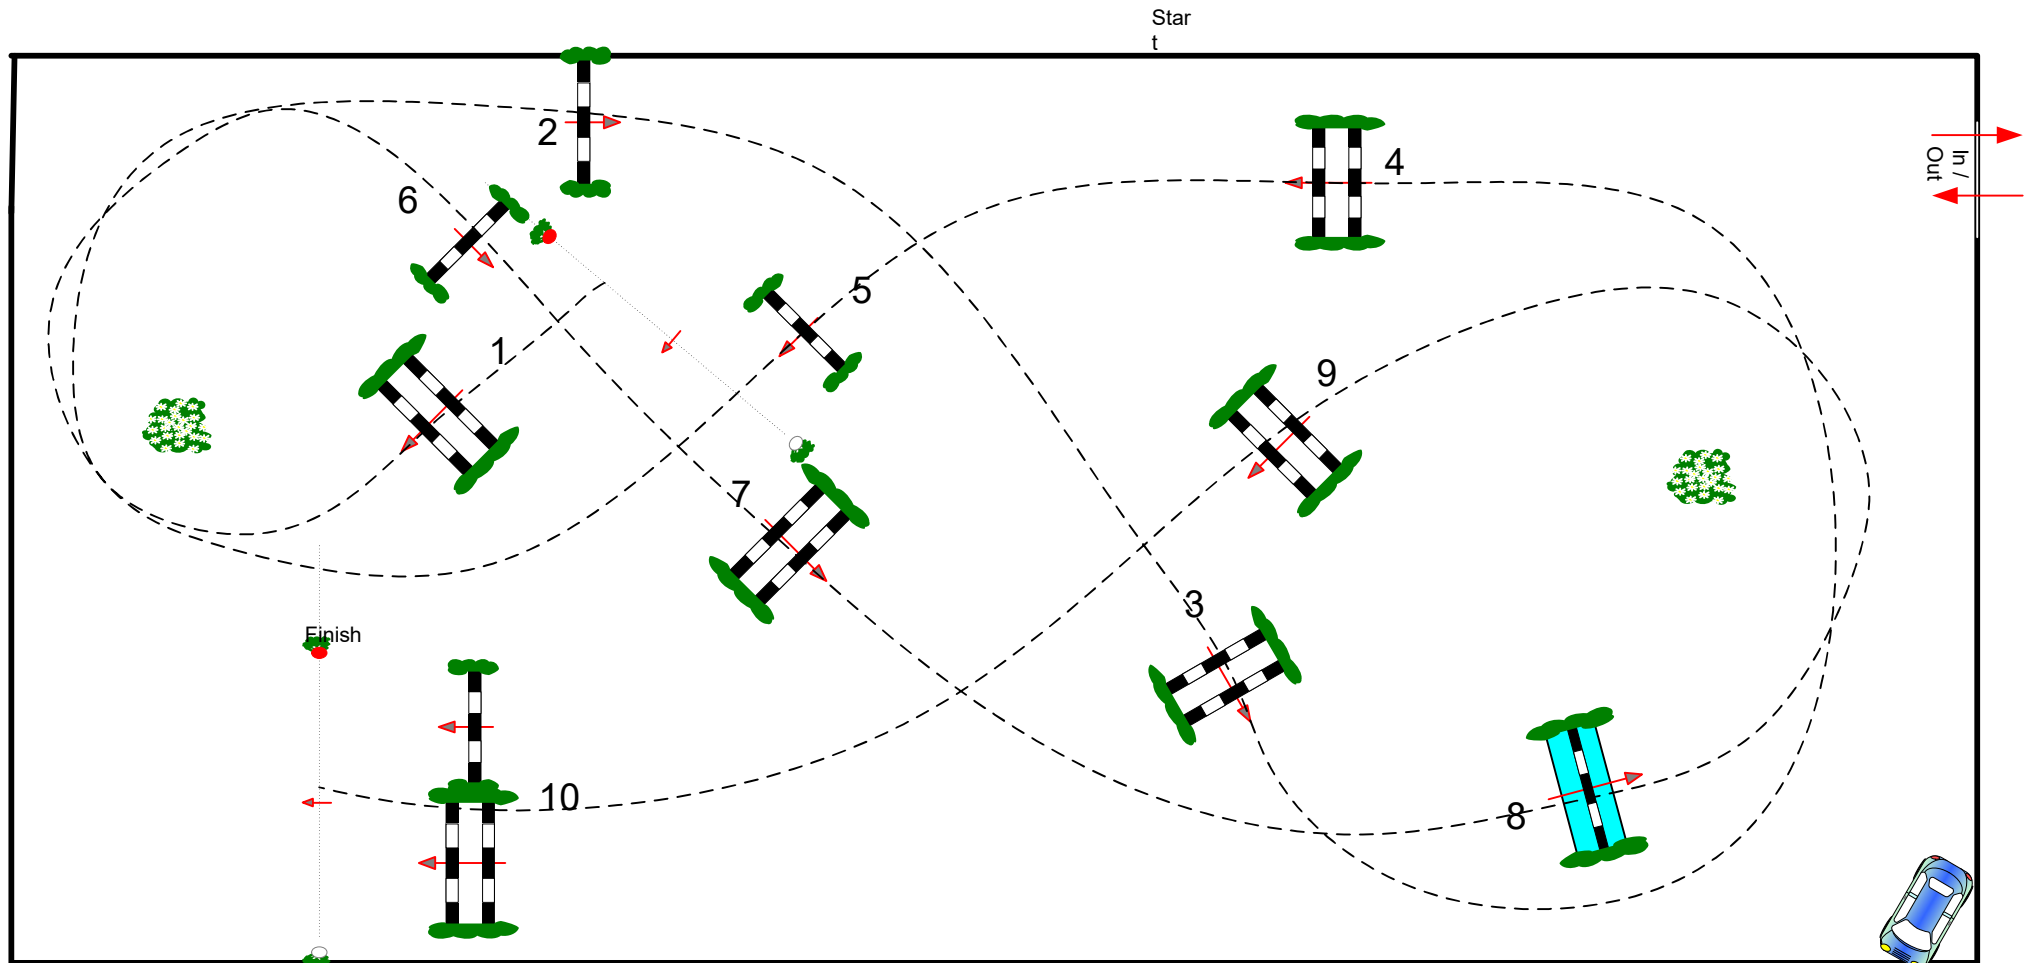

Angers salon du cheval

Class No.: 4

Amateur 2 spéciale au chrono

Difficultés progressives avec Joker

samedi 12 novembre 2022

Start: 15:00

Table: A
National RG:
FEI RG / Art.
Height: 1,10 m

Speed: 330 m/min
Length: 320 m
Time allowed: 59 sec
Time limit: 118 sec

Obstacles: 10
Efforts: 10
Penalty sec:
Closed combination:

:
Length: 0 m
Time allowed: 0 sec
Time limit: 0 sec

2nd Jump-off:
Length: 0 m
Time allowed: 0 sec
Time limit: 0 sec

JURY