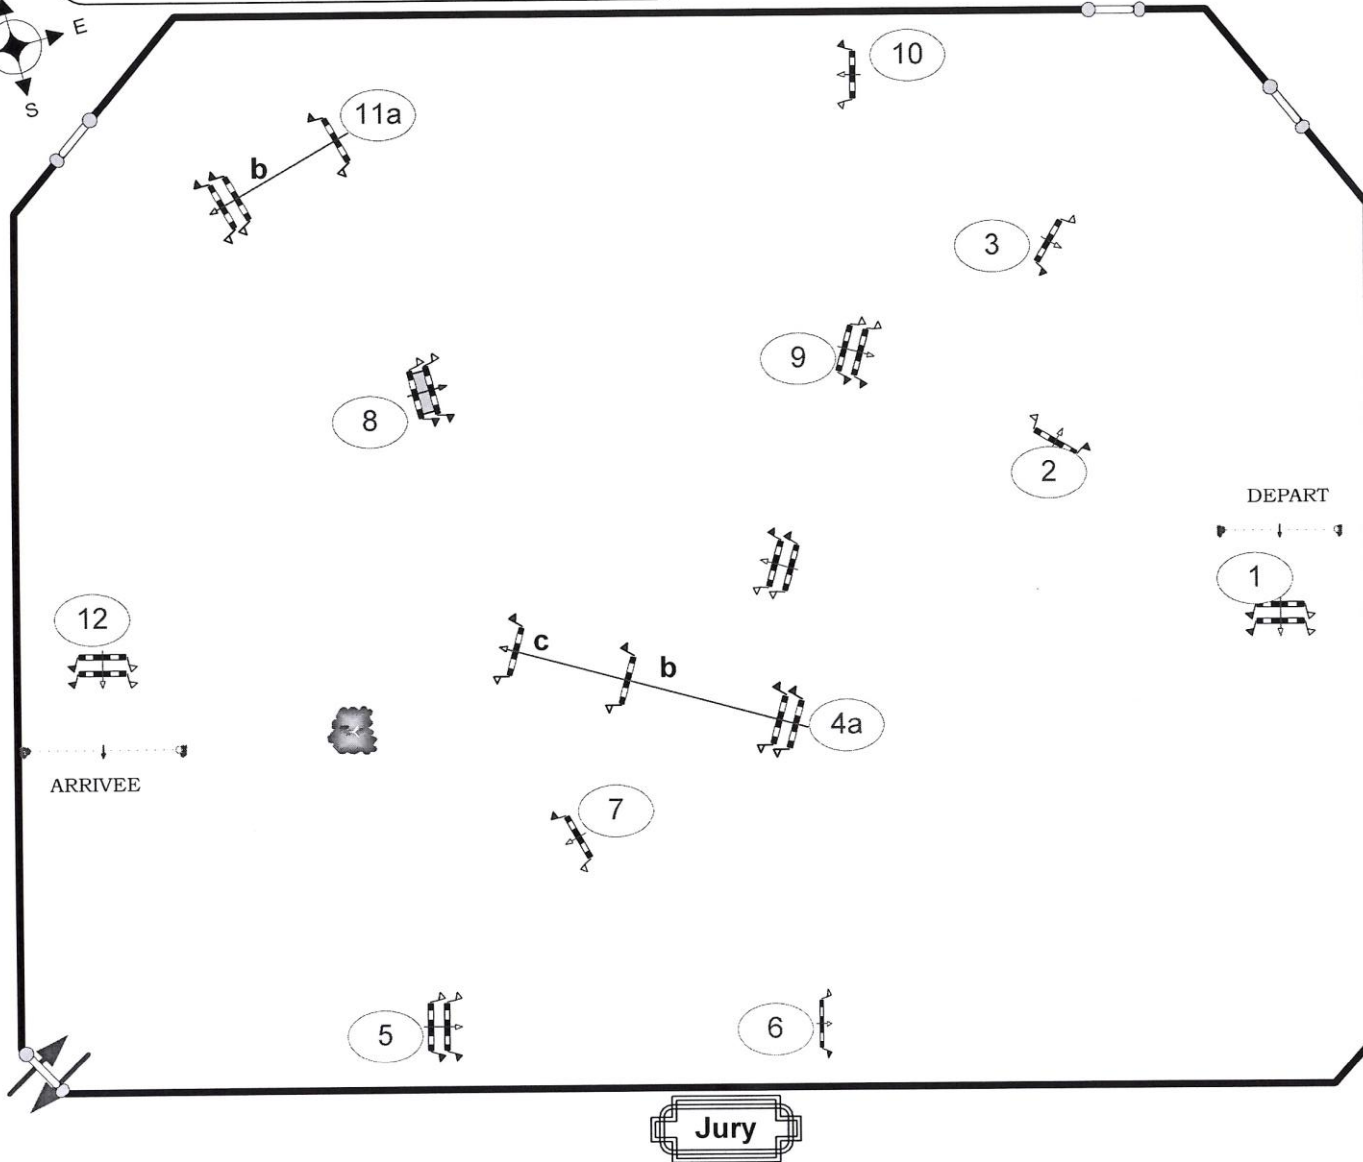

Class No.:
GRAND PRIX 1.35 M
BAR A SANS CHRONO
Samedi 1 Avril 2023
Start: 14:15

AMC

Table: A
 FEI Article:
 Height: 1,35 m

Speed: 350 m/min
 Length: 510 m
 Time allowed: 88 sec
 Time limit: 176 sec

Obstacles: 12
 Efforts: 15
 Combination(s):

Jump-off:
 Length: 0 m
 Time allowed: 0 sec
 Time limit: 0 sec

Course designers :
 Arnaud RICHOU