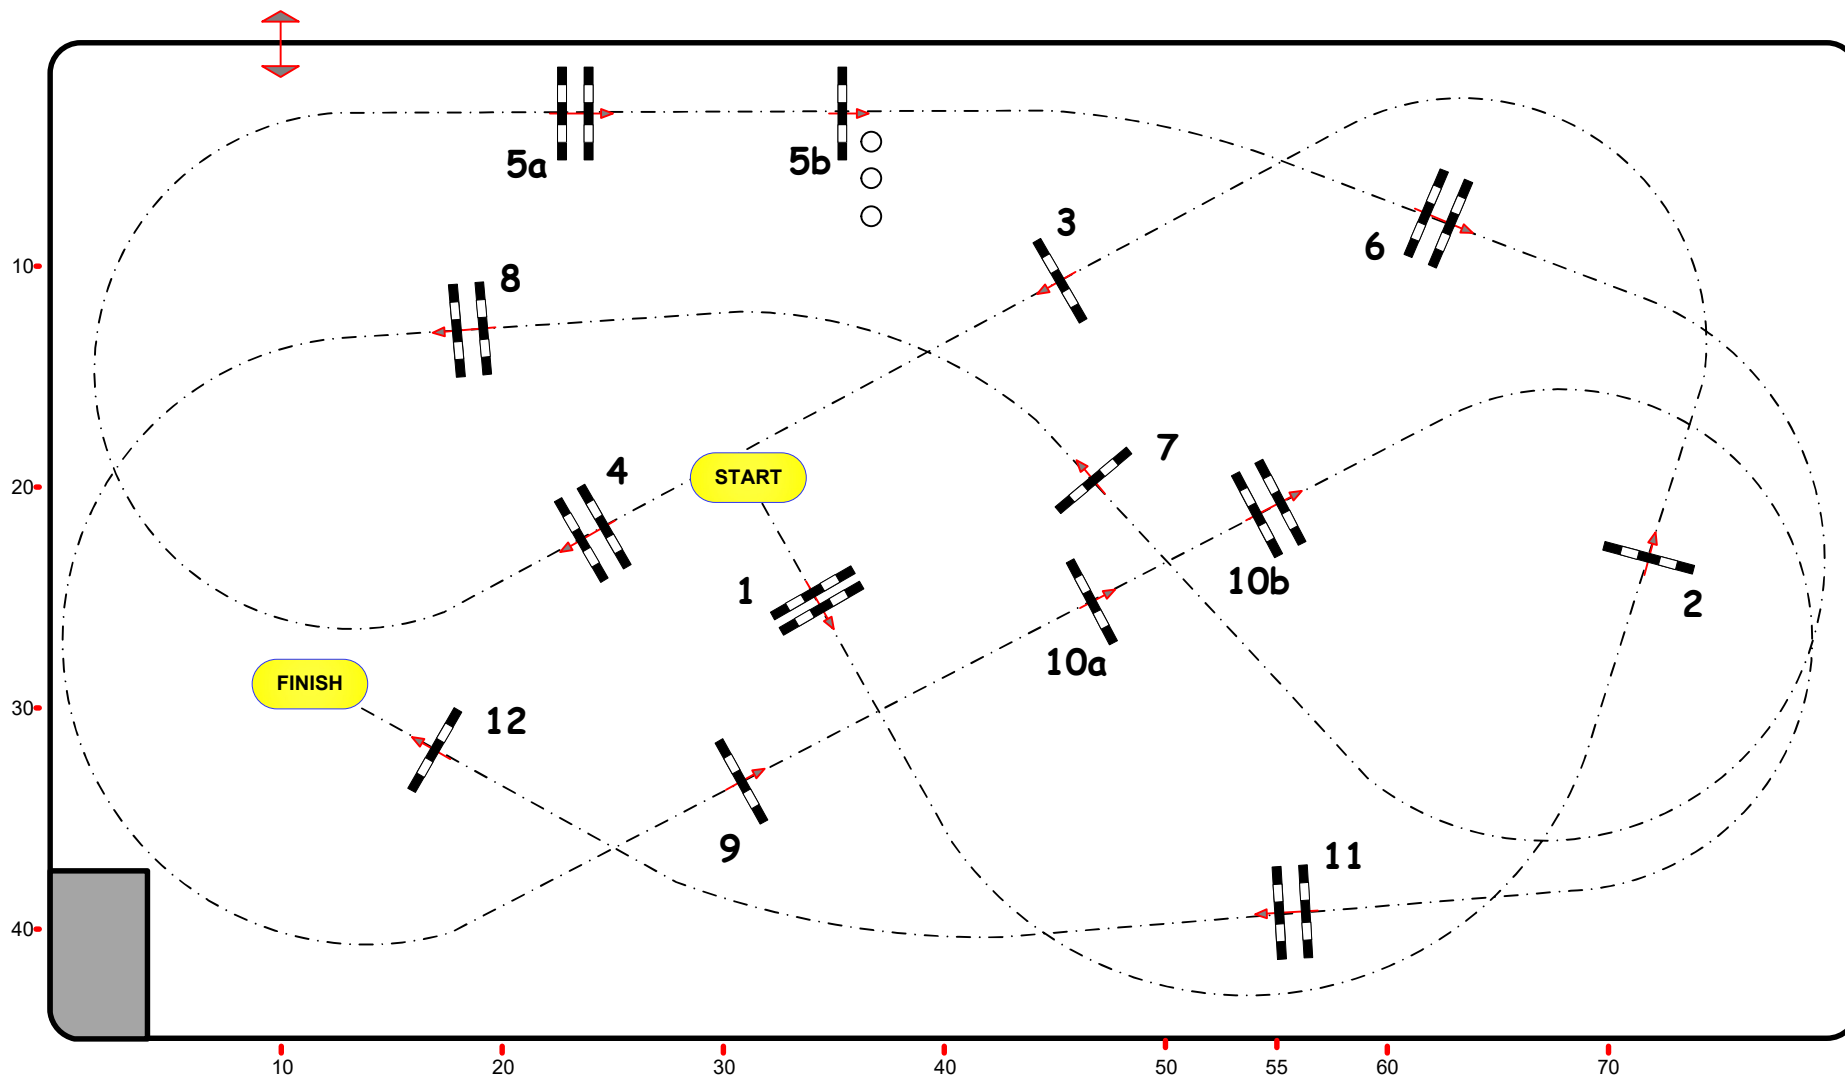

12^e JUMPING INTERNATIONAL MEGÈVE

18 AU 23 JUILLET 2023

haute+ savoie
le Département

LA TUILLIÈRE

La Région
Auvergne-Rhône-Alpes

Les Permes
de Marie
★★★★
Megève

Class No.: 8

CSI ***

Competition against the clock

Table: A
National RG:
FEI RG / Art. 238.2.1
Height: 1,35 m

Speed: 350 m/min
Length: 0 m
Time allowed: 0 sec
Time limit: 0 sec

Obstacles: 12
Efforts: 14
Penalty sec:
Closed combination: