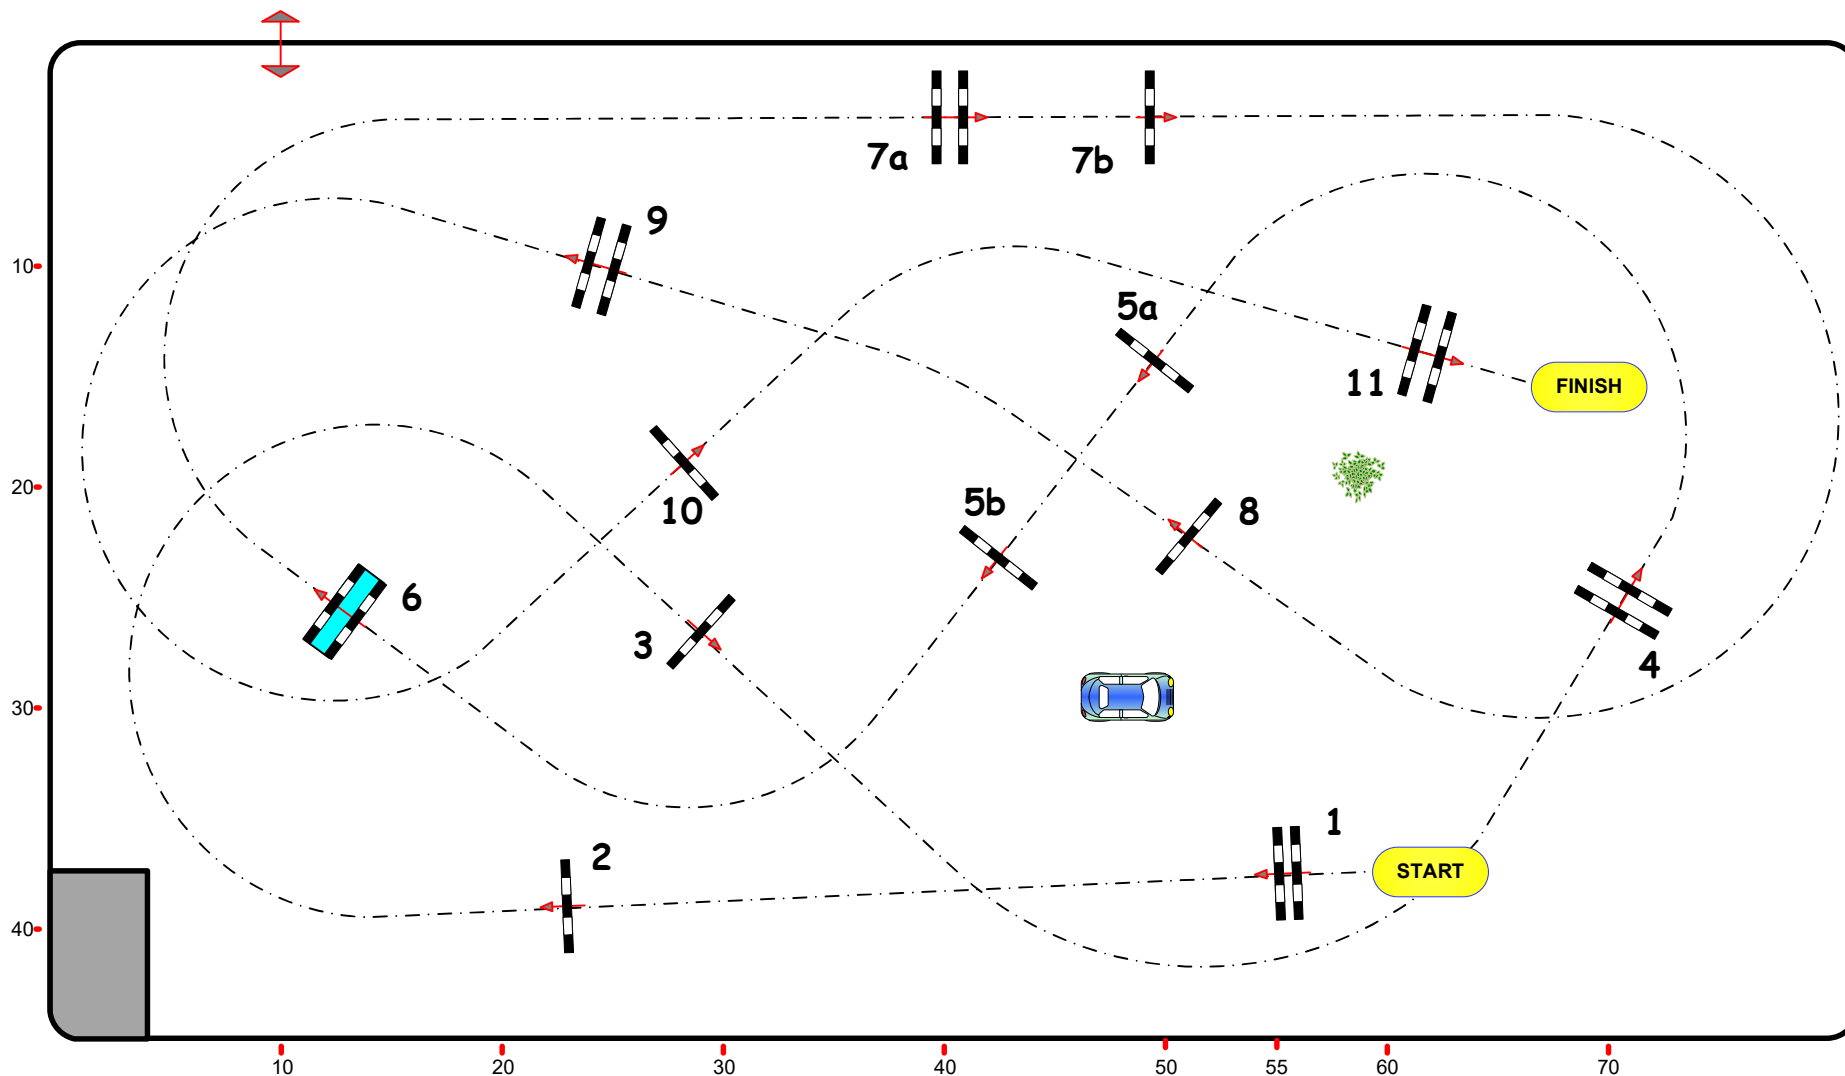

# 12<sup>e</sup> JUMPING INTERNATIONAL MEGÈVE

18 AU 23 JUILLET 2023

haute+ savoie  
le Département

LA TUILLIÈRE

La Région  
Auvergne-Rhône-Alpes

Les Permes  
de Marie  
★★★★  
Megève

Class No.: 06

CSI\* Gold Tour

Competition against the clock

Table: A  
National RG:  
FEI RG / Art. 238.2.1a  
Height: 1,30 m

Speed: 350 m/min  
Length: 0 m  
Time allowed: 0 sec  
Time limit: 0 sec

Obstacles: 1 - 11  
Efforts: 13  
Penalty sec:  
Closed combination: