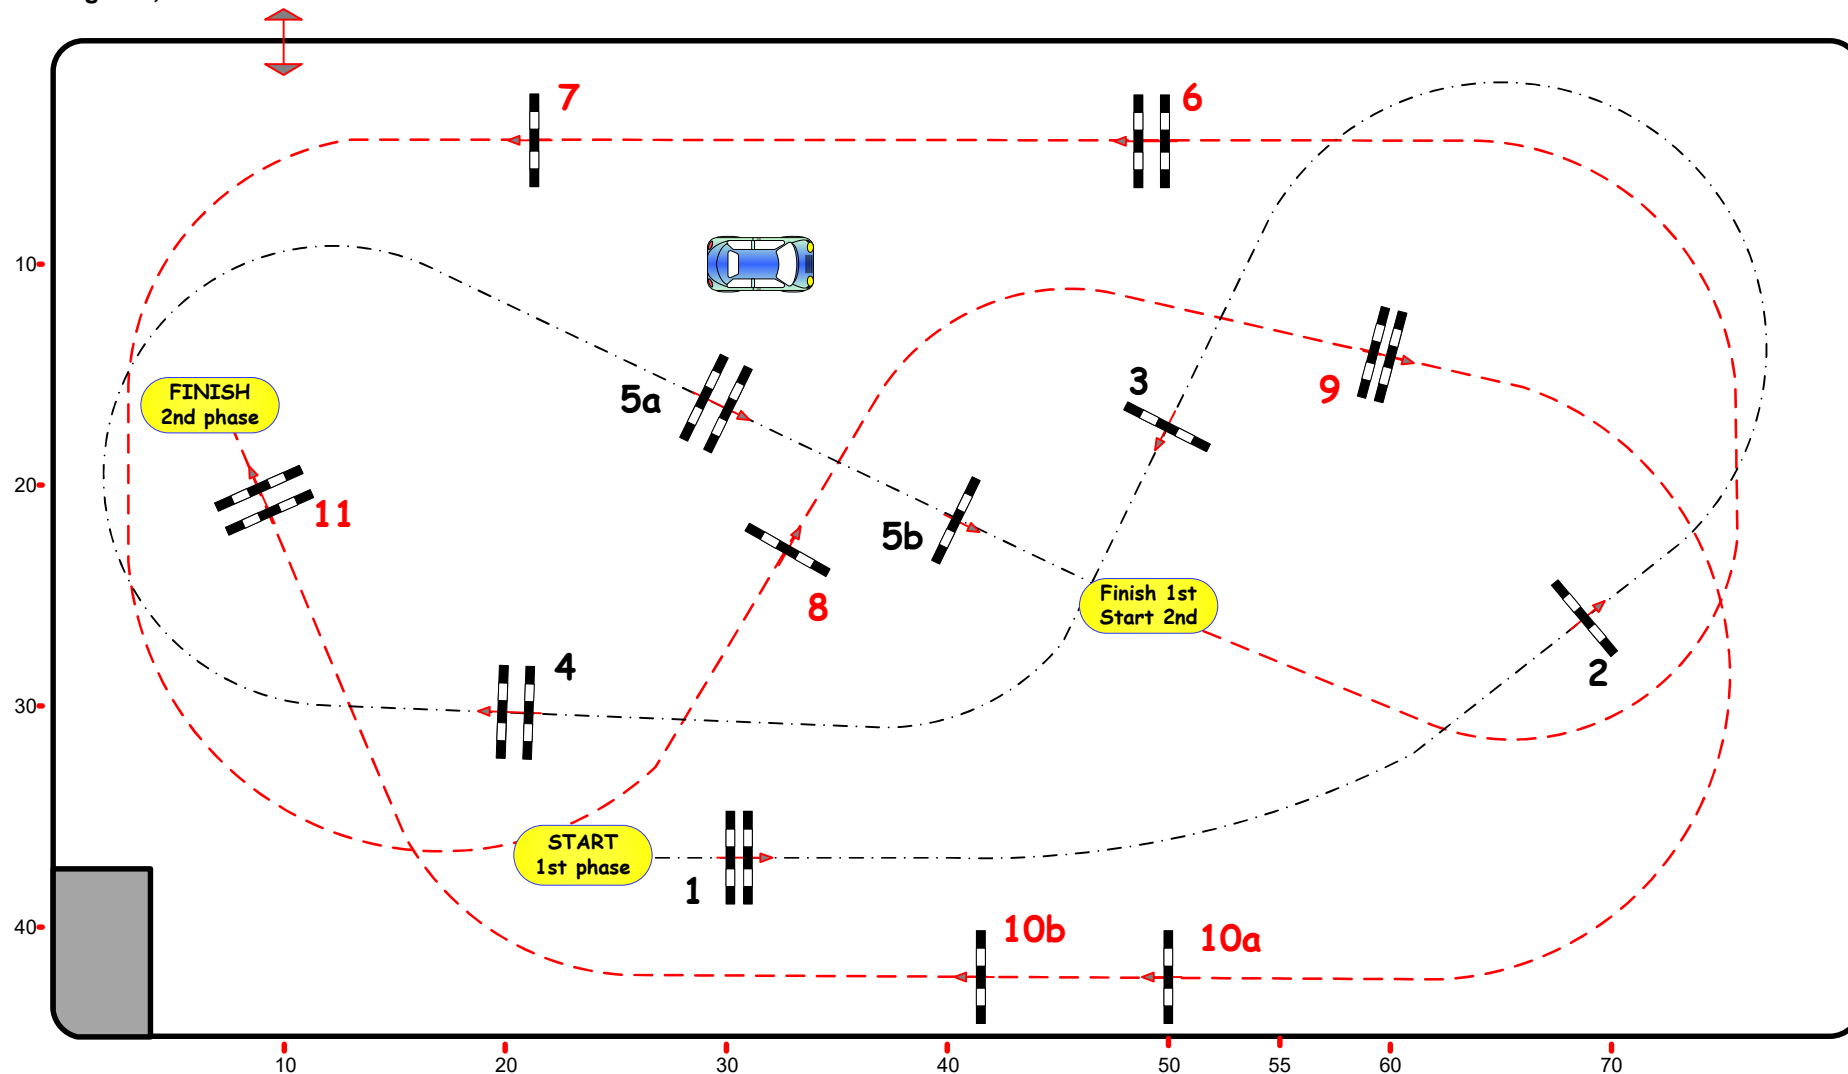

12e JUMPING INTERNATIONAL MEGÈVE

18 AU 23 JUILLET 2023

haute savoie
le Département

LA TUILLIÈRE

La Région
Auvergne-Rhône-Alpes

Les Perrières
de Marie
★★★★
Megève

Class No.: E3

CSI* Silver Tour 120

Competition in two Phases

Table: Spécial 2 phases

National RG:

FEI RG / Art. 274.5.6

Height: 1,20 m

Speed: 350 m/min

Length: 0 m

Time allowed: 0 sec

Time limit: 0 sec

Obstacles: 1 - 11

Efforts: 13

Penalty sec:

Closed combination:

2nd Phase: 6 - 11

Length: 0 m

Time allowed: 0 sec

Time limit: 0 sec

JURY

Course Designers: Julien Pradervand SUI - Joachim Pozzoli FRA & Team