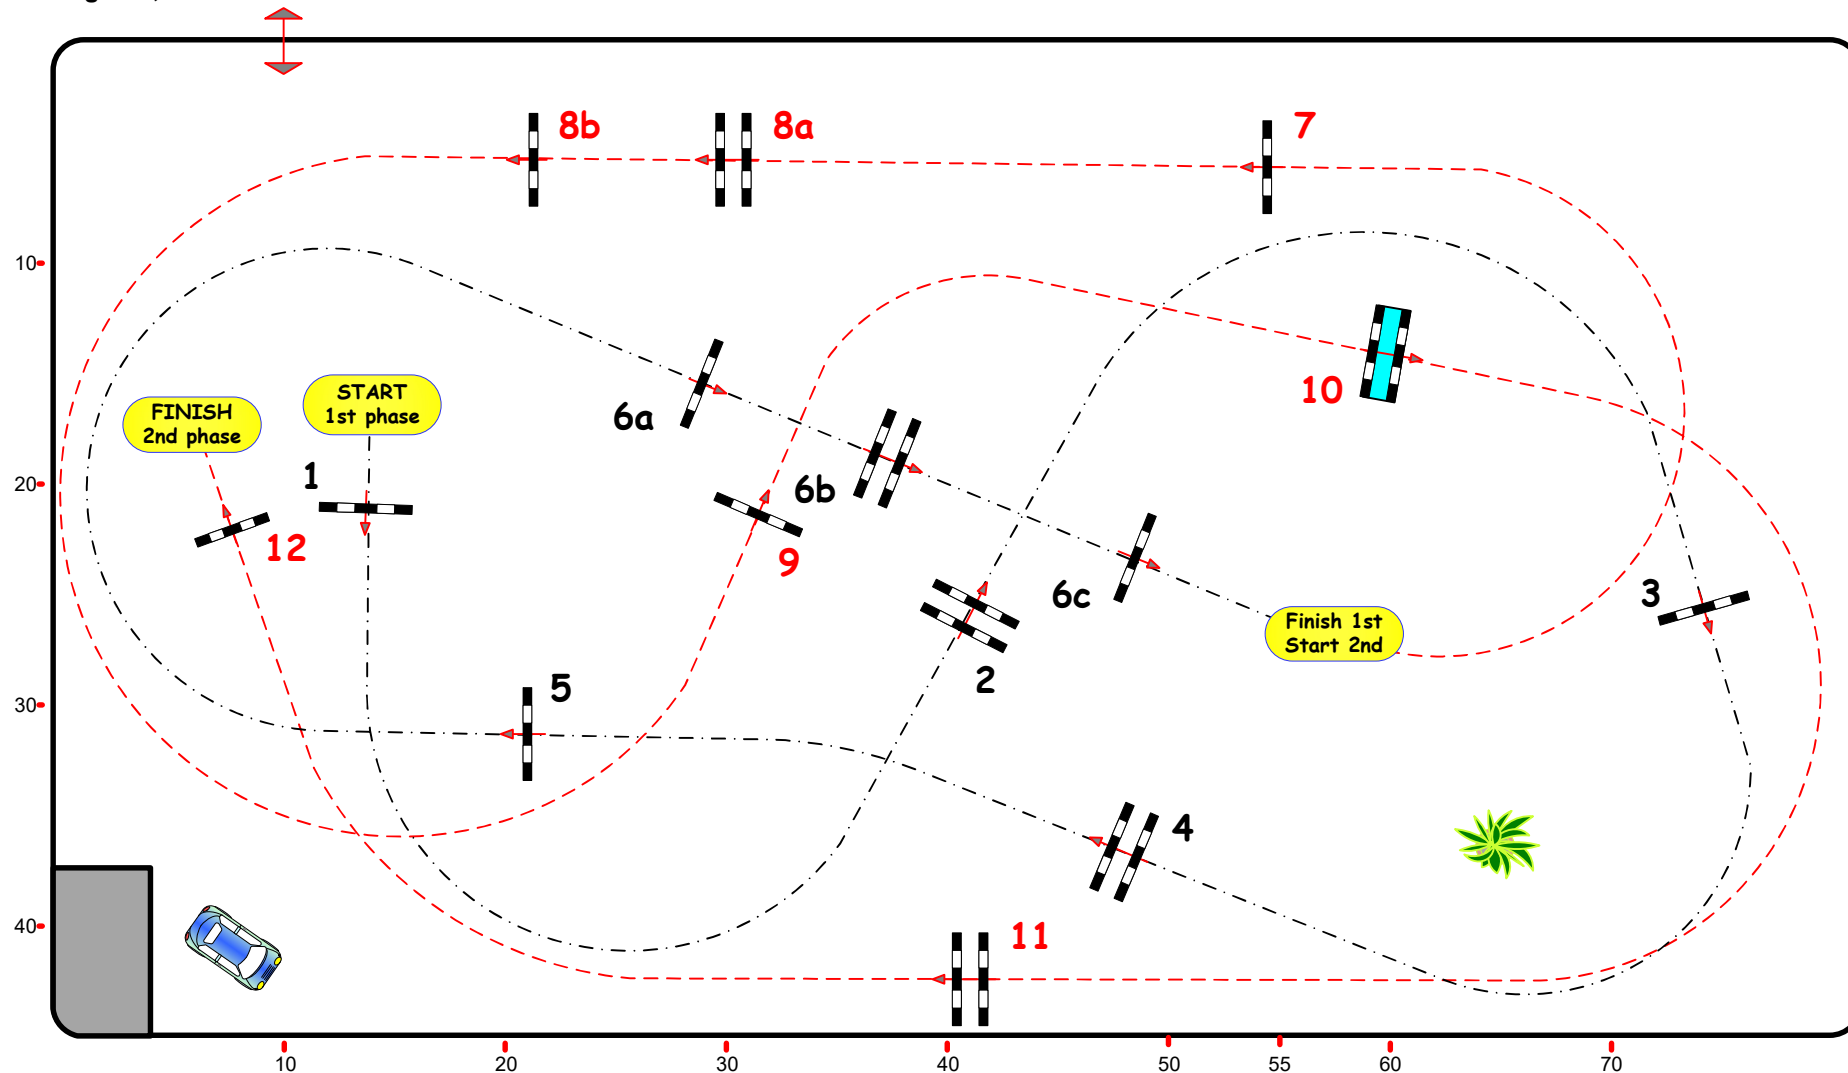

12e JUMPING INTERNATIONAL MEGÈVE

18 AU 23 JUILLET 2023

haute+ savoie
le Département

LA TUILLIÈRE

La Région
Auvergne-Rhône-Alpes

Les Perrières
de Marie
★★★★
Megève

Class No.: 04

CSI*** 140

Competition in two Phases

Table: Special 2 phases

National RG:

FEI RG / Art. 247.2.5

Height: 1,40 m

Speed: 350 m/min

Length: 0 m

Time allowed: 0 sec

Time limit: 0 sec

Obstacles: 1 - 12

Efforts: 15

Penalty sec:

Closed combination:

2nd Phase:

7 - 12

Length: 0 m

Time allowed: 0 sec

Time limit: 0 sec

JURY

Course Designers: Julien Pradervand SUI - Joachim Pozzoli FRA & Team