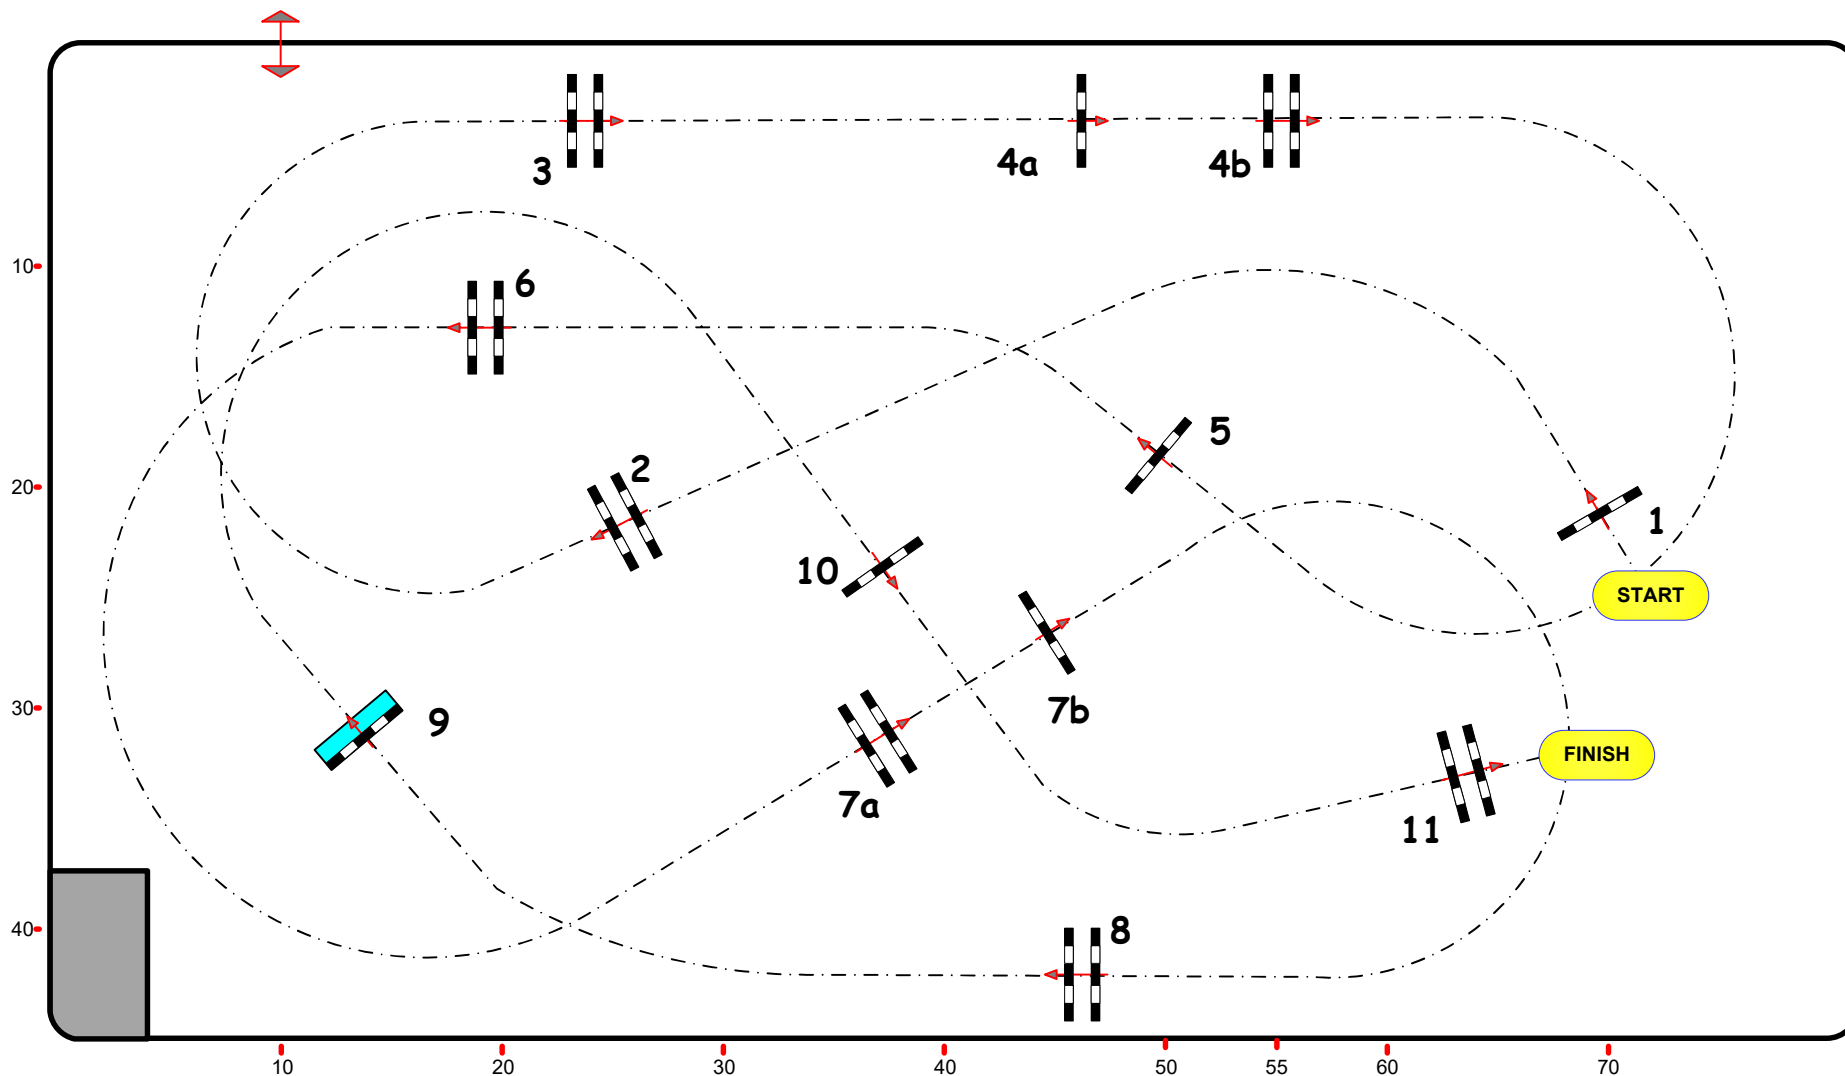

12^e JUMPING INTERNATIONAL MEGÈVE

18 AU 23 JUILLET 2023

haute+ savoie
le Département

LA TUILLIÈRE

La Région
Auvergne-Rhône-Alpes

Les Permes
de Marie
★★★★
Megève

Class No.: 10

CSI* Silver Tour 125

Competition against the clock

Table: A
National RG:
FEI RG / Art. 238.2.1a
Height: 1,25 m

Speed: 350 m/min
Length: 0 m
Time allowed: 0 sec
Time limit: 0 sec

Obstacles: 1 - 11
Efforts: 13
Penalty sec:
Closed combination: