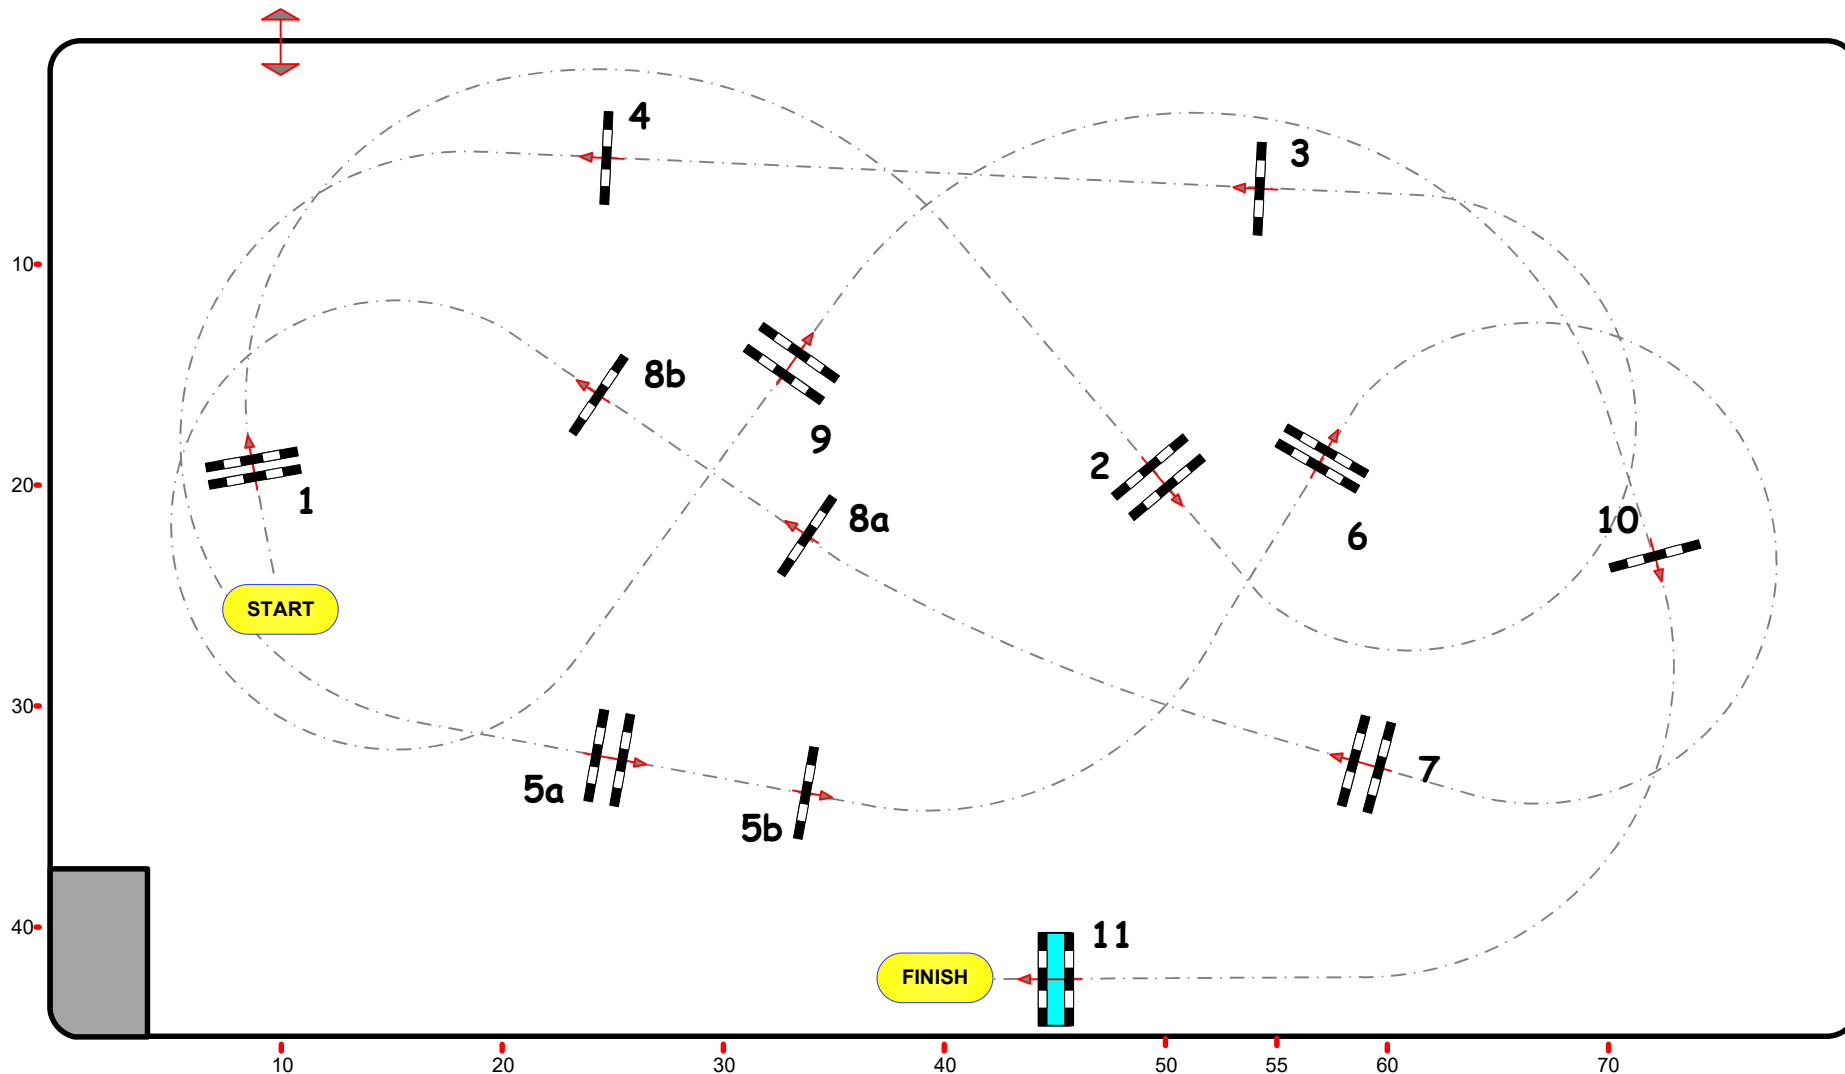

# 12<sup>e</sup> JUMPING INTERNATIONAL MEGÈVE

18 AU 23 JUILLET 2023

haute+  
savoie  
le Département

LA TUILLIÈRE

La Région  
Auvergne-Rhône-Alpes

Les Persones  
de Marie  
★★★★  
Megève

Class No.: 12

CSI \*\*\*

Competition against the clock

Table: A  
National RG:  
FEI RG / Art. 238.2.1a  
Height: 1,40 m

Speed: 350 m/min  
Length: 0 m  
Time allowed: 0 sec  
Time limit: 0 sec

Obstacles: 1-11  
Efforts: 13  
Penalty sec:  
Closed combination: